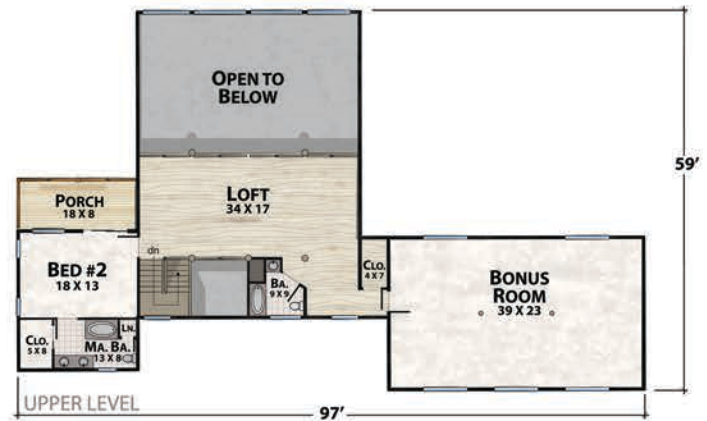

# The Lakeside Cottage

*natural element homes*

The Classic Plans Collection

1-800-970-2224

Main Level - 2,132 Square Feet  
2 Bedroom - 3 1/2 Baths

Upper Level - 1,095 Square Feet  
960 Square Foot Garage/Bonus Room

3,227 Total Square Footage  
522 Square Feet of Outdoor Living

Plan customization is included with your home plan purchase. Why not make it PERFECT?

*natural element homes*

Copyrighted Home Plan: this home plan and images are protected by United States and international copyright Law and may not be duplicated, reproduced, modified, and/or distributed, in whole or in part, without the express written consent of Natural Element Homes.