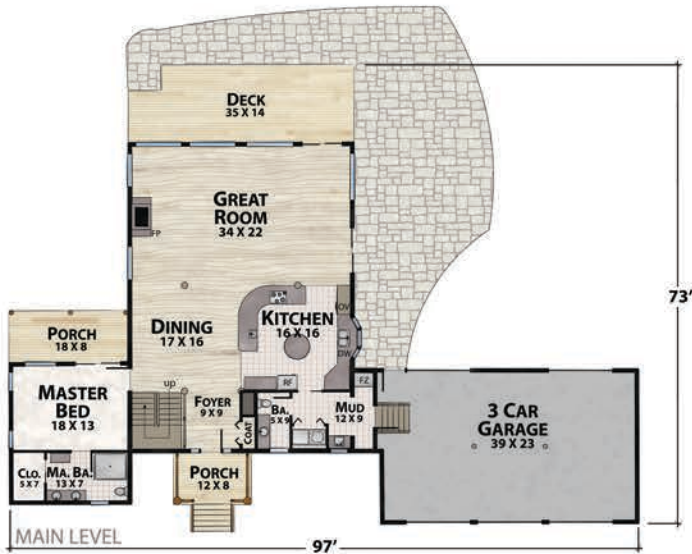

# The Lakeside Cottage

*natural element homes*

The Classic Plans Collection

1-800-970-2224

Main Level - 2,132 Square Feet  
2 Bedroom - 3 1/2 Baths

Upper Level - 1,095 Square Feet  
960 Square Foot Garage/Bonus Room

3,227 Total Square Footage  
522 Square Feet of Outdoor Living

Plan customization is included with your home plan purchase. Why not make it PERFECT?

*natural element homes*

Copyrighted Home Plan: this home plan and images are protected by United States and international copyright Law and may not be duplicated, reproduced, modified, and/or distributed, in whole or in part, without the express written consent of Natural Element Homes.