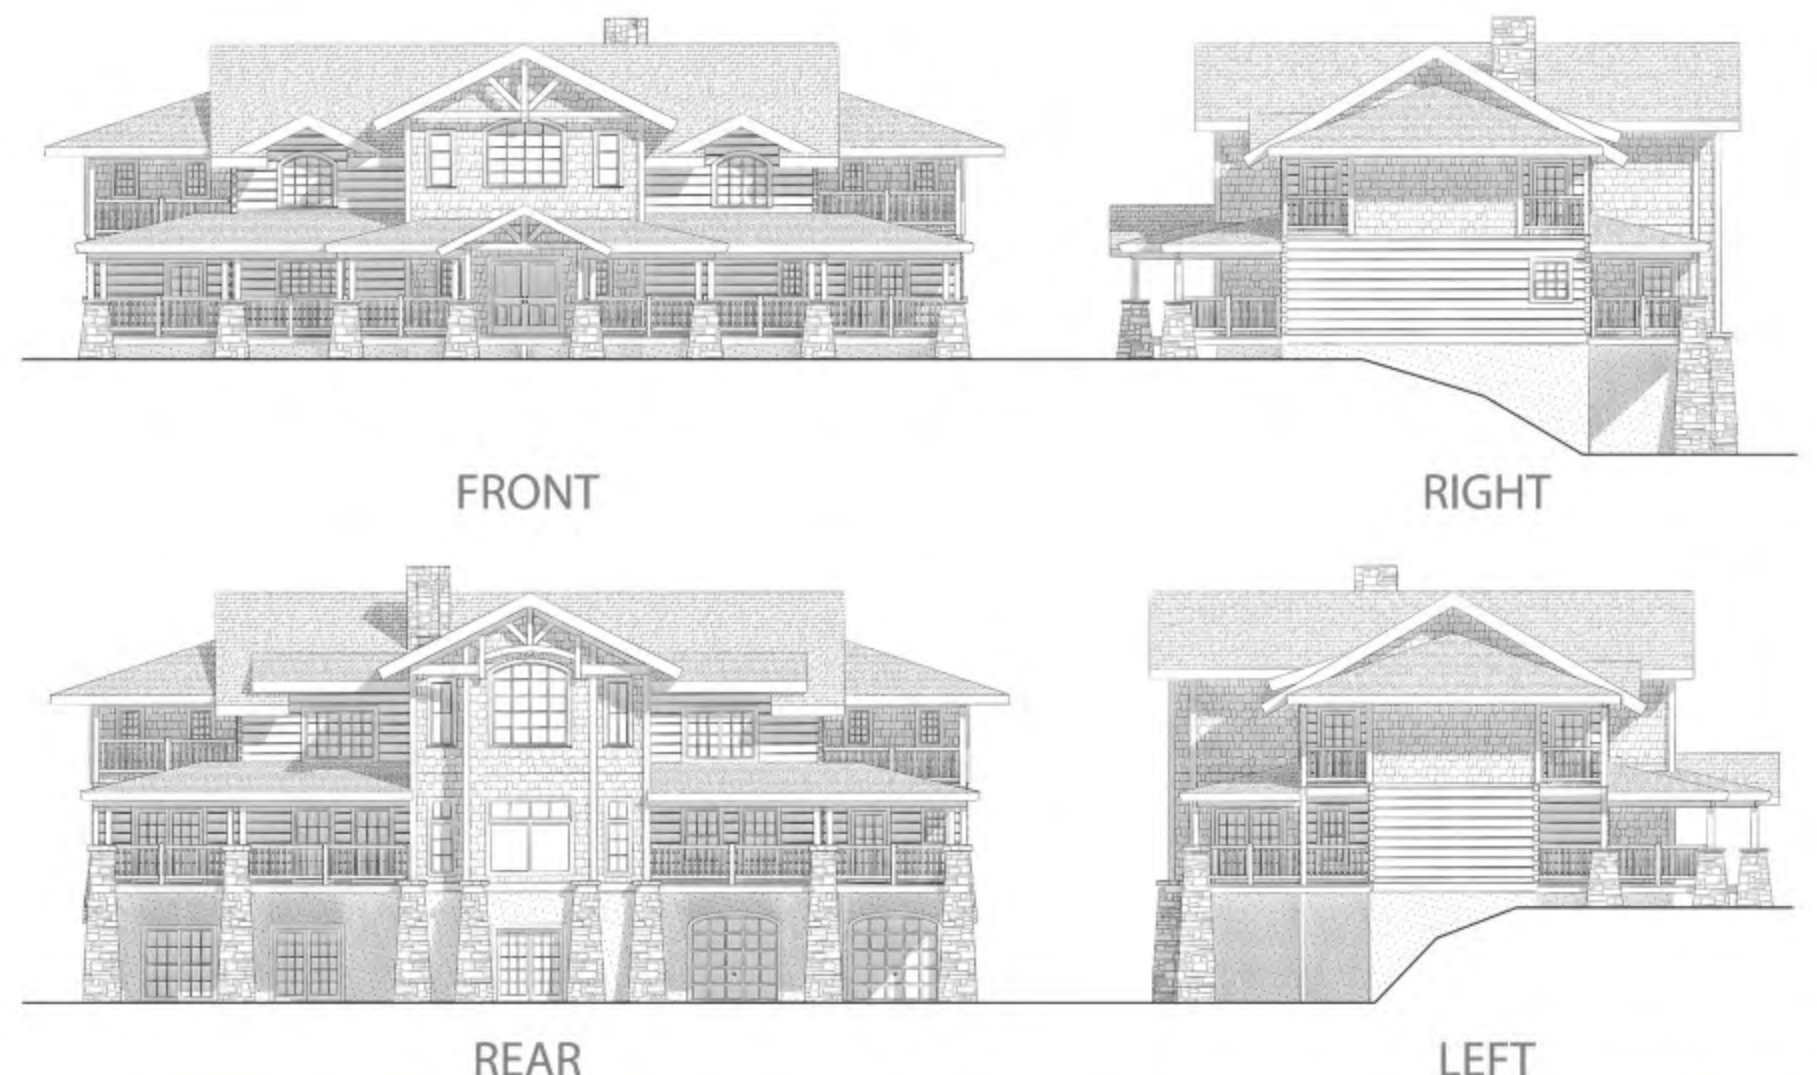

# The Kokannee 2

natural element homes

The MossCreek Collection

1-800-970-2224

Main Level - 2,537 Square Feet  
5 Bedrooms - 3 1/2 Baths

Lower Level - 2,537 Square Feet  
1,947 Square Feet of Outdoor Living

Upper Level - 1,687 Square Feet  
6,761 Total Heated Square Feet

Plan customization is included with your home plan purchase. Why not make it PERFECT?

natural element homes

Copyrighted Home Plan: this home plan and images are protected by United States and international copyright Law and may not be duplicated, reproduced, modified, and/or distributed, in whole or in part, without the express written consent of Natural Element Homes.