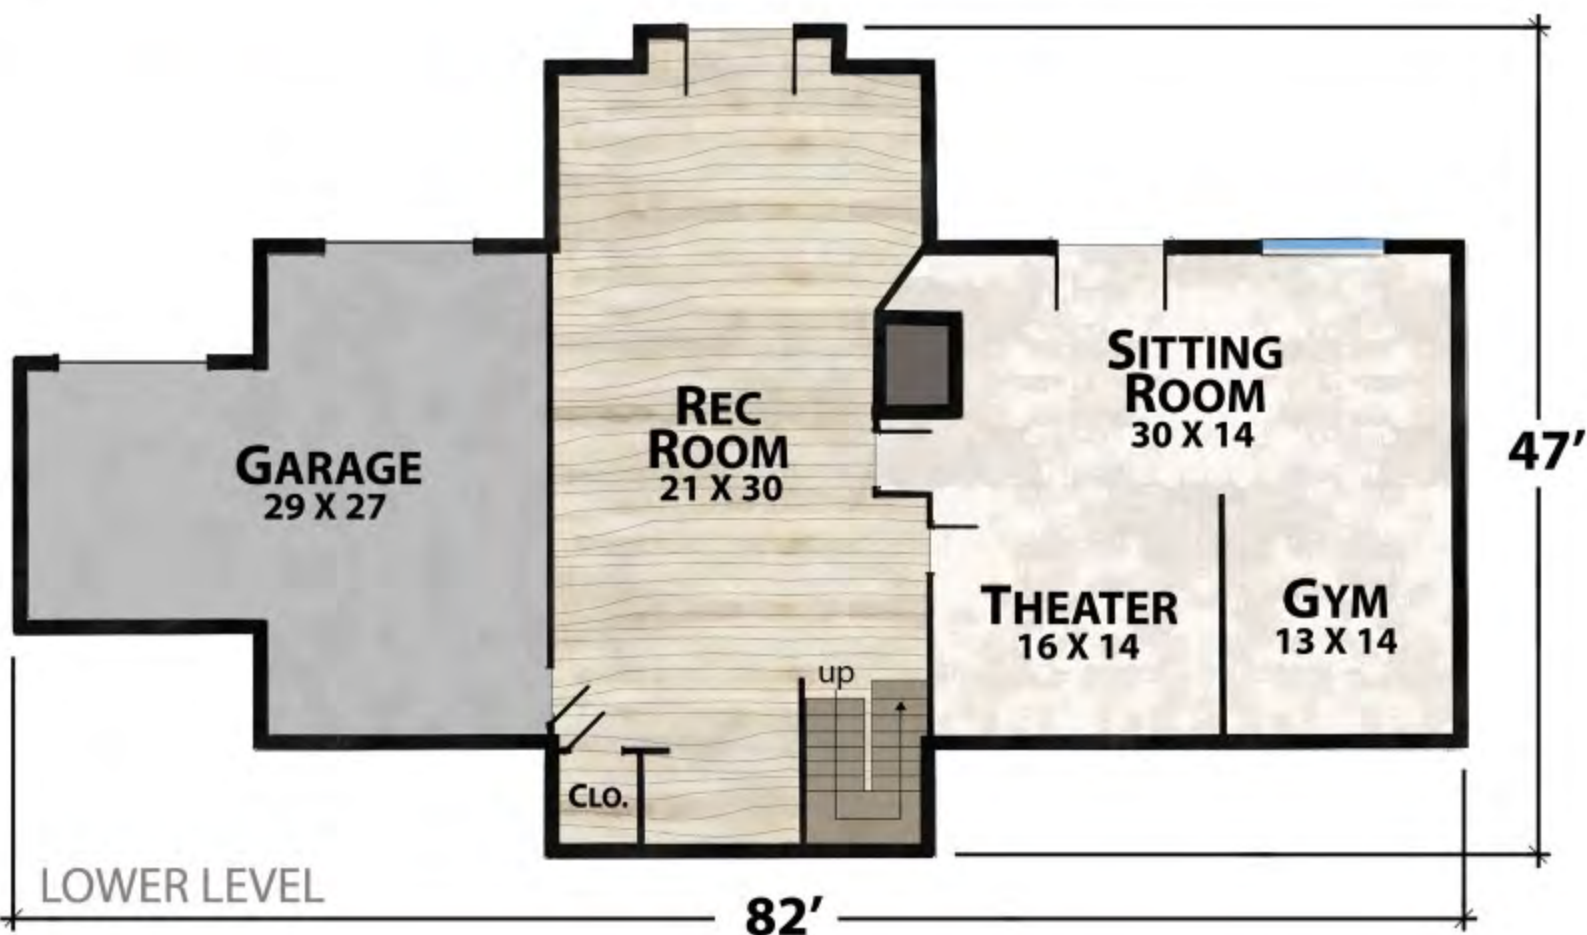

# The Kokannee 2

natural element homes

The MossCreek Collection

1-800-970-2224

Main Level - 2,537 Square Feet  
5 Bedrooms - 3 1/2 Baths

Lower Level - 2,537 Square Feet  
1,947 Square Feet of Outdoor Living

Upper Level - 1,687 Square Feet  
6,761 Total Heated Square Feet

Plan customization is included with your home plan purchase. Why not make it PERFECT?

natural element homes

Copyrighted Home Plan: this home plan and images are protected by United States and international copyright Law and may not be duplicated, reproduced, modified, and/or distributed, in whole or in part, without the express written consent of Natural Element Homes.