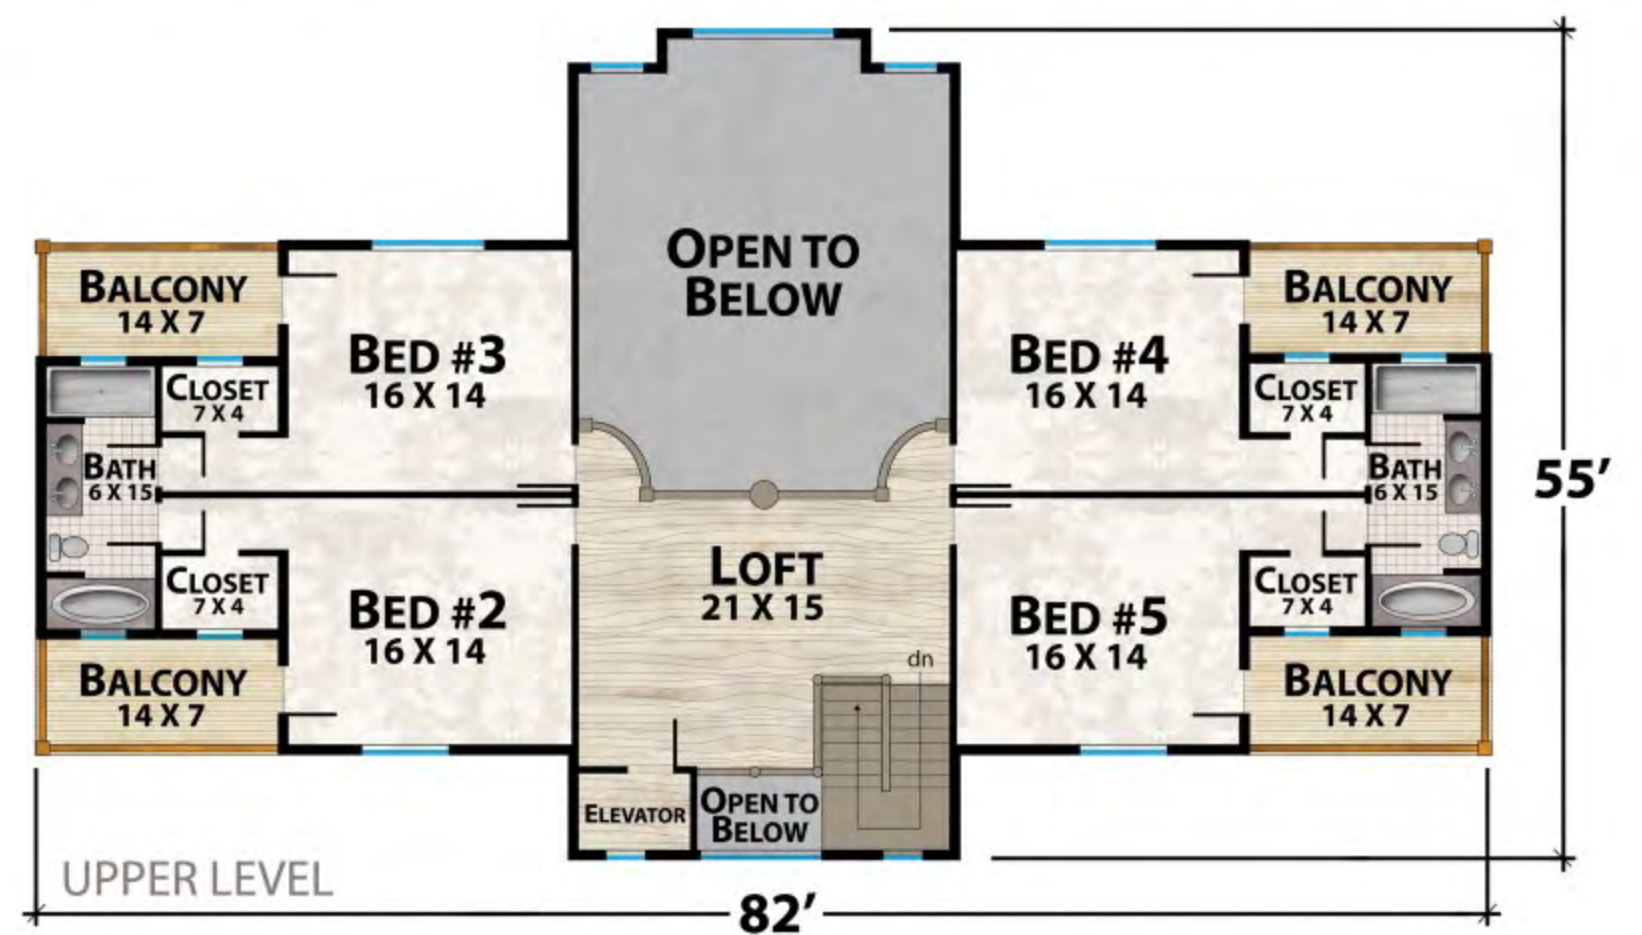

# The Kokannee 2

natural element homes

The MossCreek Collection

1-800-970-2224

Main Level - 2,537 Square Feet  
5 Bedrooms - 3 1/2 Baths

Lower Level - 2,537 Square Feet  
1,947 Square Feet of Outdoor Living

Upper Level - 1,687 Square Feet  
6,761 Total Heated Square Feet

Plan customization is included with your home plan purchase. Why not make it PERFECT?

natural element homes

Copyrighted Home Plan: this home plan and images are protected by United States and international copyright Law and may not be duplicated, reproduced, modified, and/or distributed, in whole or in part, without the express written consent of Natural Element Homes.