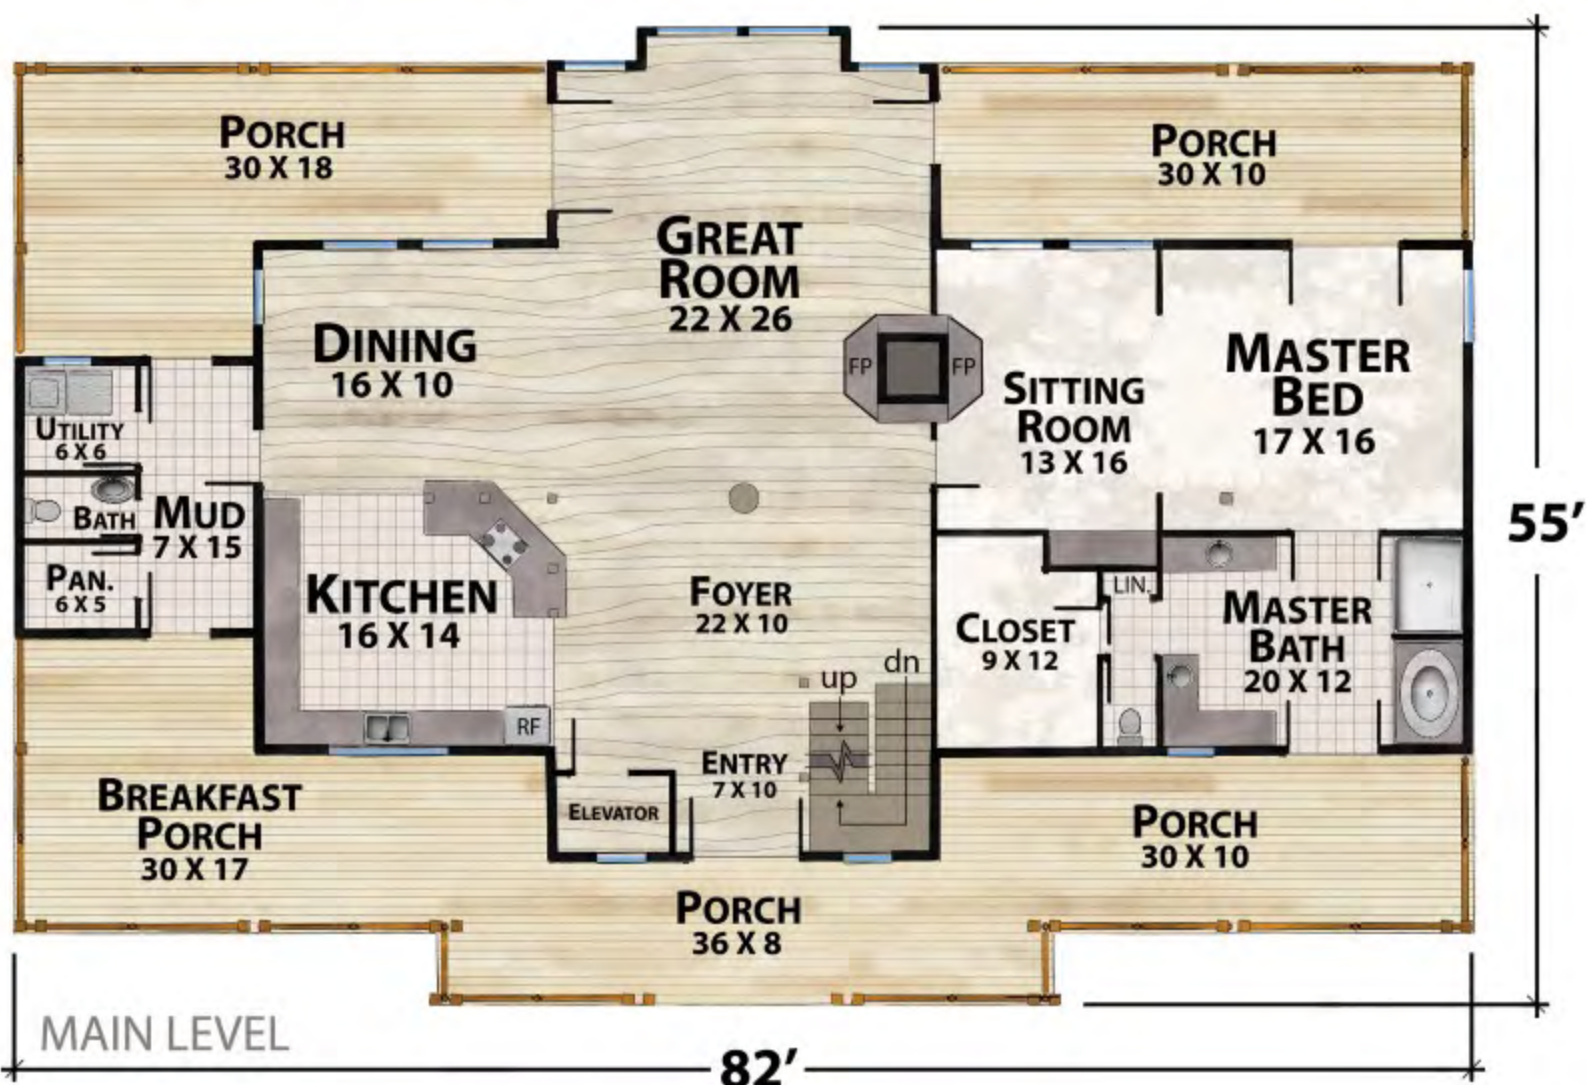

# The Kokannee 2

natural element homes

The MossCreek Collection

1-800-970-2224

Main Level - 2,537 Square Feet  
5 Bedrooms - 3 1/2 Baths

Lower Level - 2,537 Square Feet  
1,947 Square Feet of Outdoor Living

Upper Level - 1,687 Square Feet  
6,761 Total Heated Square Feet

Plan customization is included with your home plan purchase. Why not make it PERFECT?

natural element homes

Copyrighted Home Plan: this home plan and images are protected by United States and international copyright Law and may not be duplicated, reproduced, modified, and/or distributed, in whole or in part, without the express written consent of Natural Element Homes.