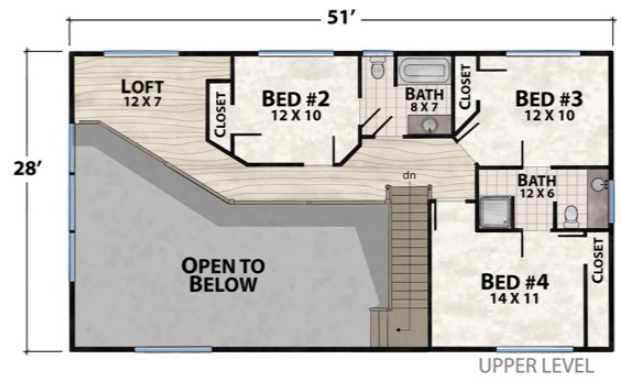

The Joshua Creek Camp

natural element homes

The Modern Farmhouse Collection

1-800-970-2224

Plan Info:

Bedrooms	4	Heated:	
Baths	3	1419	First Floor
Half Baths	1	859	Upper Floor

Square Footage:

Unheated:	
1065	Porches/Decks
0	Garage

Total: 2278

FRONT

RIGHT

REAR

LEFT

Plan customization is included with your home plan purchase. Why not make it PERFECT?

natural element homes

Copyrighted Home Plan: this home plan and images are protected by United States and international copyright Law and may not be duplicated, reproduced, modified, and/or distributed, in whole or in part, without the express written consent of Natural Element Homes.