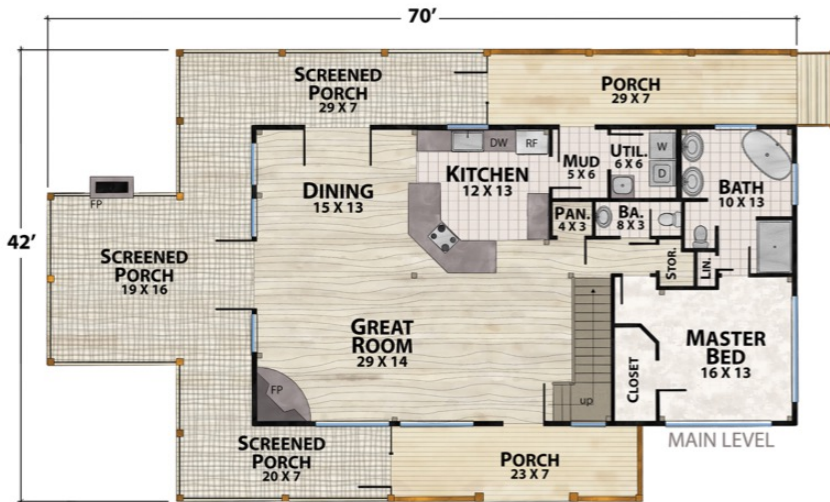

The Joshua Creek Camp

natural element homes

The Modern Farmhouse Collection

1-800-970-2224

Plan Info:

Bedrooms	4	Heated:	
Baths	3	1419	First Floor
Half Baths	1	859	Upper Floor

Square Footage:

Unheated:	
1065	Porches/Decks
0	Garage

Total: 2278

FRONT

RIGHT

REAR

LEFT

Plan customization is included with your home plan purchase. Why not make it PERFECT?

natural element homes

Copyrighted Home Plan: this home plan and images are protected by United States and international copyright Law and may not be duplicated, reproduced, modified, and/or distributed, in whole or in part, without the express written consent of Natural Element Homes.