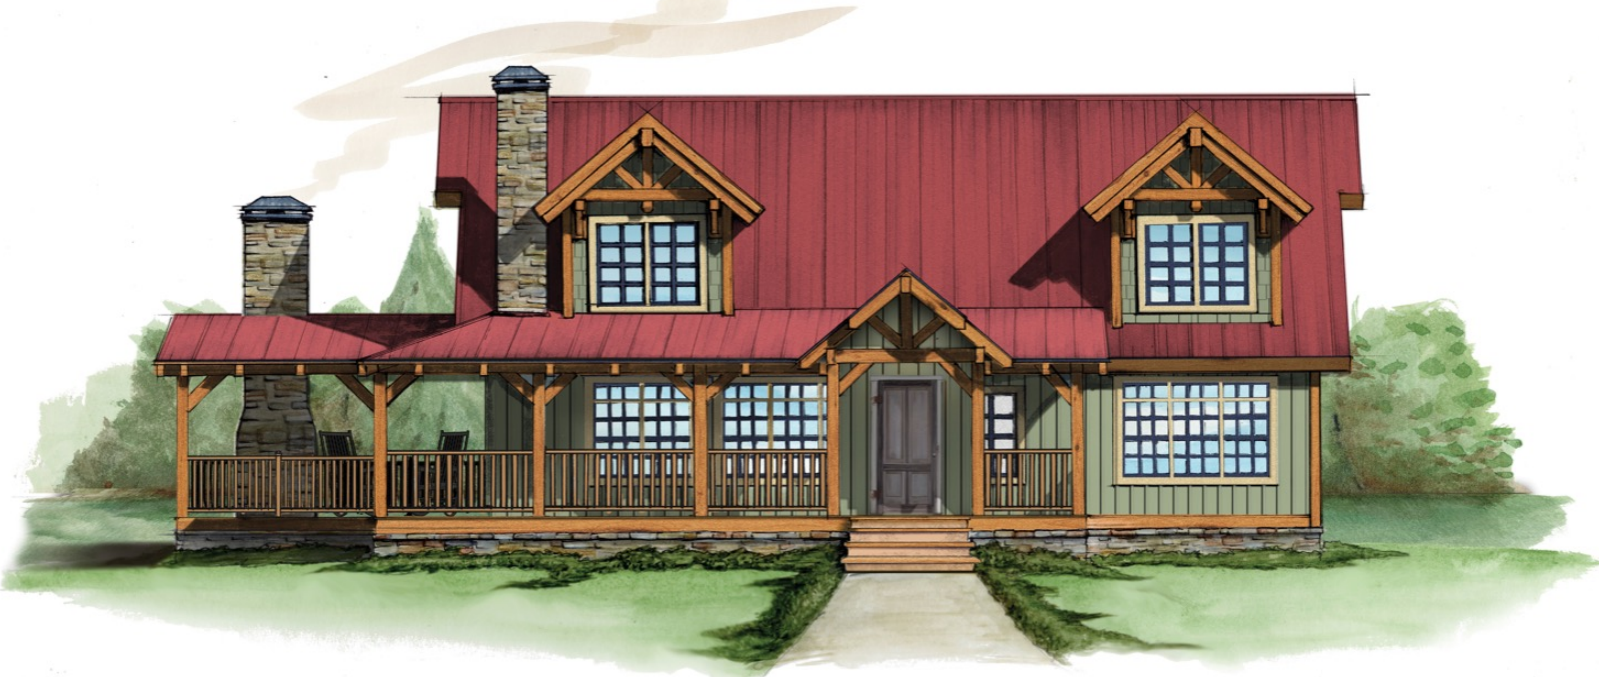

The Joshua Creek Camp

natural element homes

The Modern Farmhouse Collection

1-800-970-2224

Plan Info:

Bedrooms	4	Heated:	
Baths	3	1419	First Floor
Half Baths	1	859	Upper Floor

Square Footage:

Unheated:	
1065	Porches/Decks
0	Garage

Total: 2278

FRONT

RIGHT

REAR

LEFT

Plan customization is included with your home plan purchase. Why not make it PERFECT?

natural element homes

Copyrighted Home Plan: this home plan and images are protected by United States and international copyright Law and may not be duplicated, reproduced, modified, and/or distributed, in whole or in part, without the express written consent of Natural Element Homes.