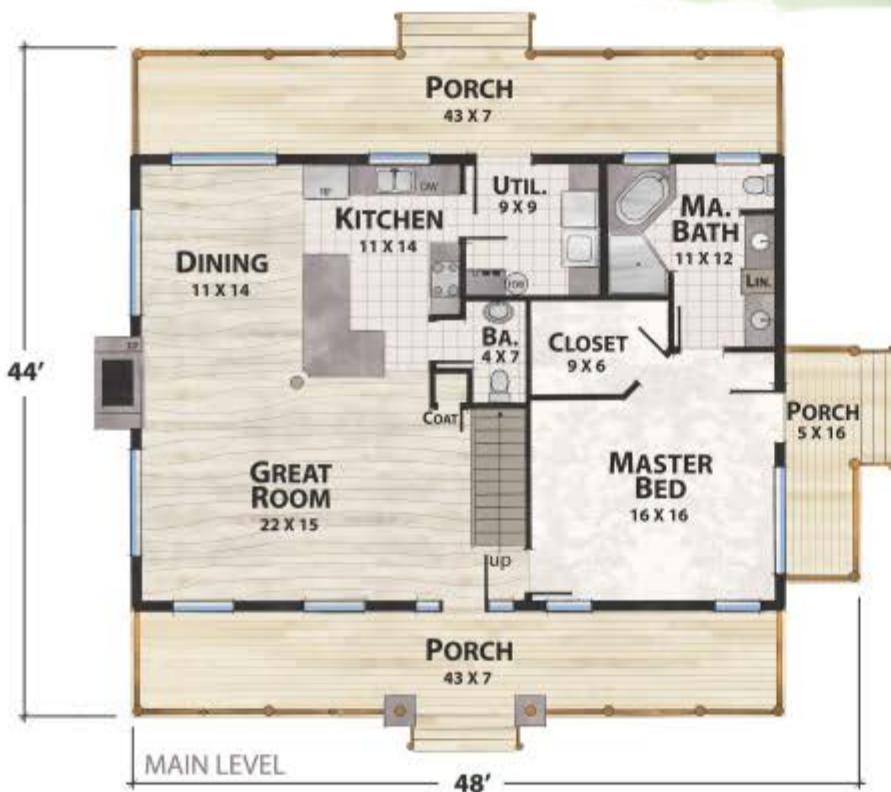

### Plan Info:

Bedrooms 3  
 Baths 2  
 Half Baths 1

### Square Footage:

Heated:  
 1266 First Floor  
 836 Upper Floor

Total: 2102

Unheated:  
 917 Porches/Decks  
 0 Garage

FRONT

RIGHT

REAR

LEFT