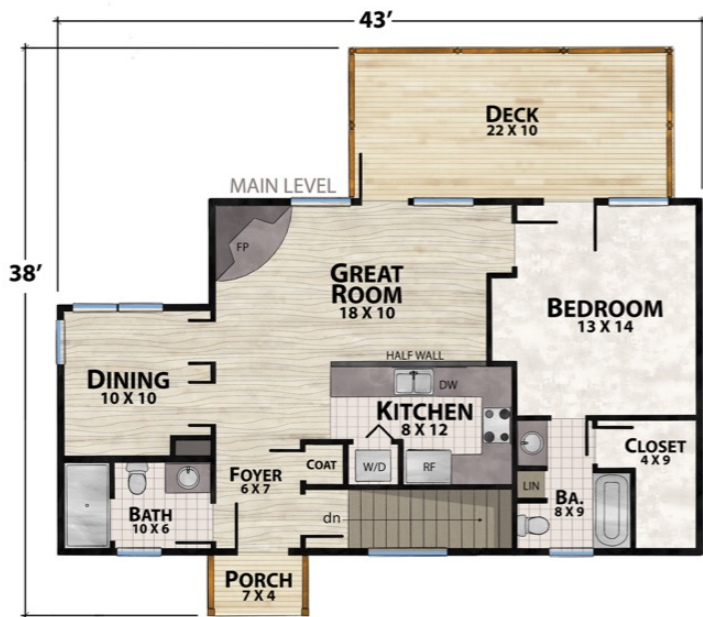

The Honey Badger

natural element homes

The Black Label Collection

1-800-970-2224

FRONT