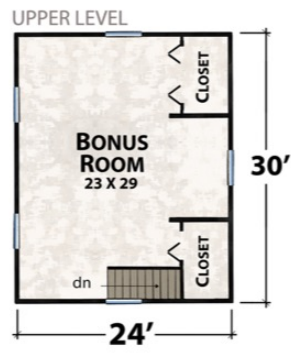

The Haystack Hideaway

natural element homes

The Modern Mountain Collection

1-800-970-2224

Plan Info:

Bedrooms	2
Baths	2
Half Baths	0

Square Footage:

Heated:	
1325	First Floor
629	Upper Floor
Total: 1954	
Unheated:	
533	Porches/Decks
720	Garage