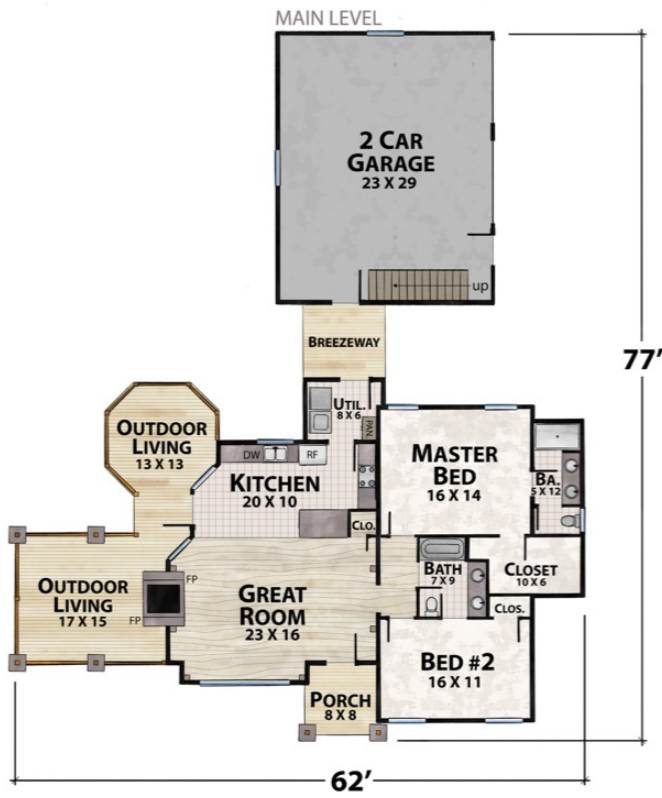

The Haystack Hideaway

natural element homes

The Modern Mountain Collection

1-800-970-2224

Plan Info:

Bedrooms	2
Baths	2
Half Baths	0

Square Footage:

Heated:	
1325	First Floor
629	Upper Floor
Total: 1954	
Unheated:	
533	Porches/Decks
720	Garage