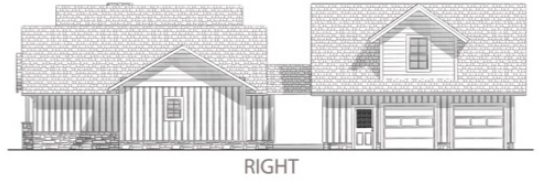

The Haystack Hideaway

natural element homes

The Modern Mountain Collection

1-800-970-2224

Plan Info:

Bedrooms	2
Baths	2
Half Baths	0

Square Footage:

Heated:	
1325	First Floor
629	Upper Floor
Total: 1954	
Unheated:	
533	Porches/Decks
720	Garage