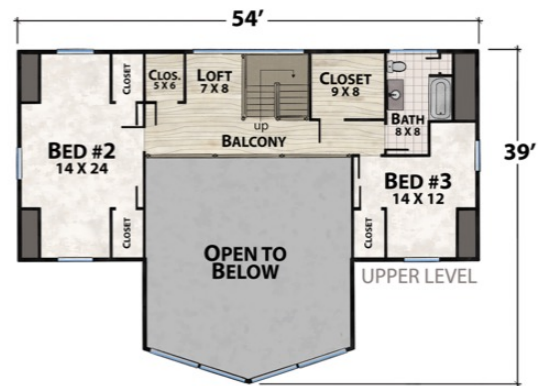

The Hall Lodge

natural element homes

The Classic Plans Collection

1-800-970-2224

Main Level - 1,745 Square Feet Upper Level - 949 Square Feet 2,694 Total Square Footage
 3 Bedrooms - 2 Baths 990 Square Feet of Outdoor Living