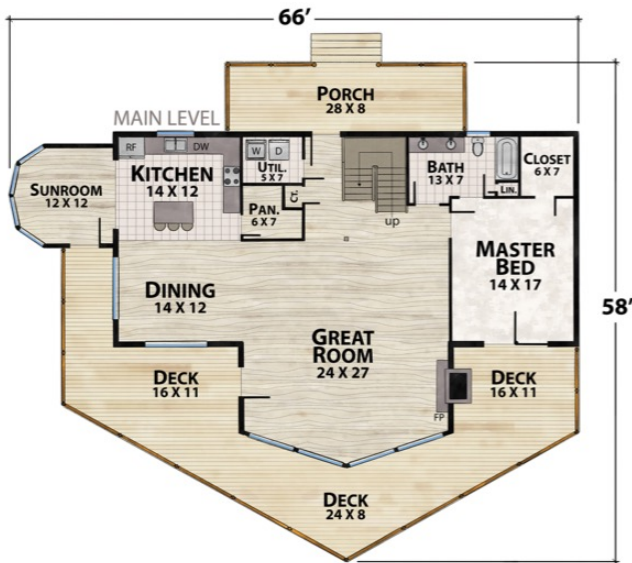

The Hall Lodge

natural element homes

The Classic Plans Collection

1-800-970-2224

Main Level - 1,745 Square Feet Upper Level - 949 Square Feet 2,694 Total Square Footage
 3 Bedrooms - 2 Baths 990 Square Feet of Outdoor Living