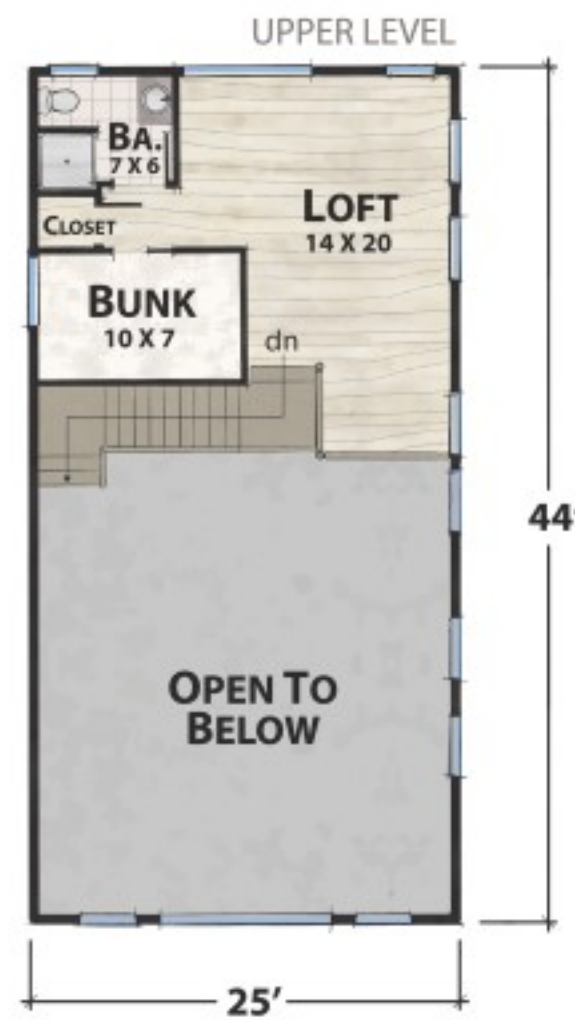

The Green River Retreat

natural element homes

1-800-970-2224

Plan Info:		Square Footage:	
Bedrooms	2	Heated:	
Baths	2	1517	First Floor
Half Baths	0	364	Upper Floor
		Total:	1881
		Unheated:	
		1260	Porches/Decks
		0	Garage