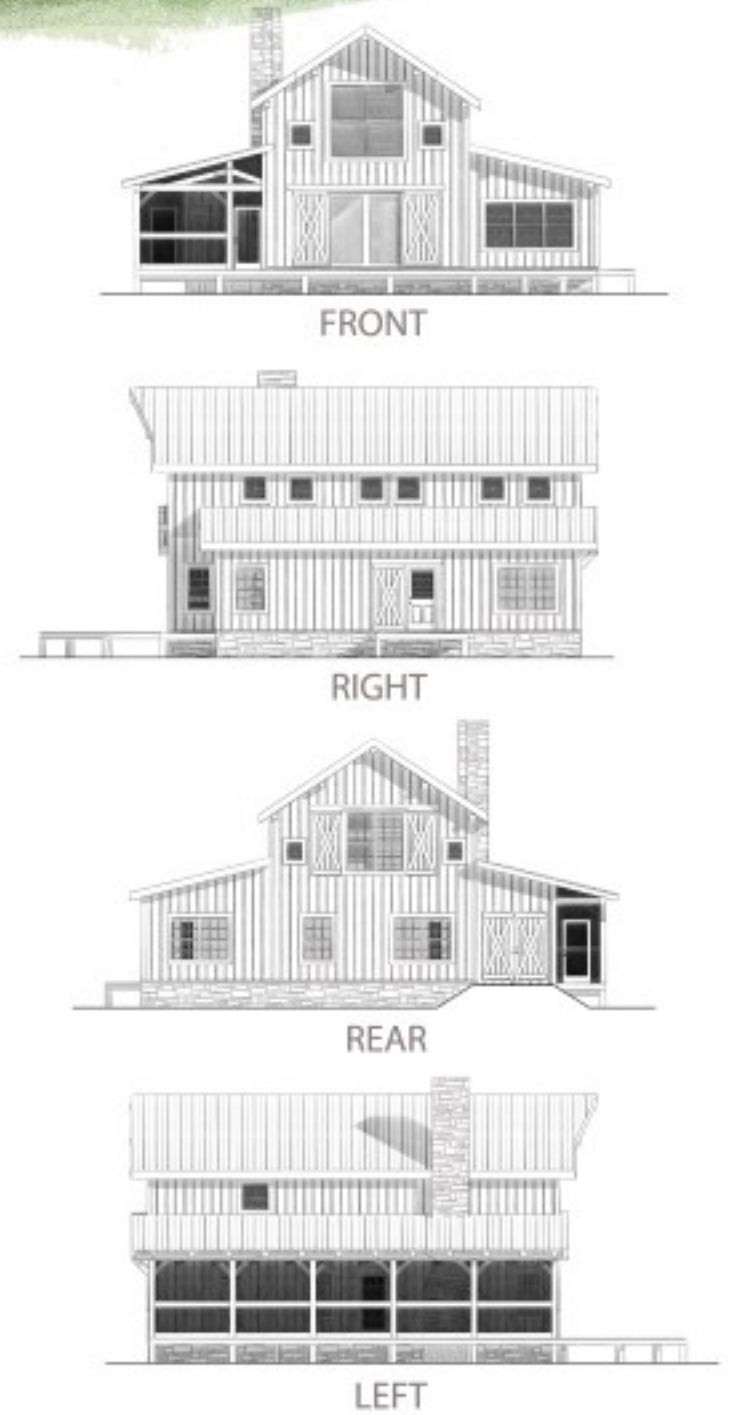

The Green River Retreat

natural element homes

1-800-970-2224

Plan Info:		Square Footage:	
Bedrooms	2	Heated:	
Baths	2	1517	First Floor
Half Baths	0	364	Upper Floor
		Total:	1881
		Unheated:	
		1260	Porches/Decks
		0	Garage