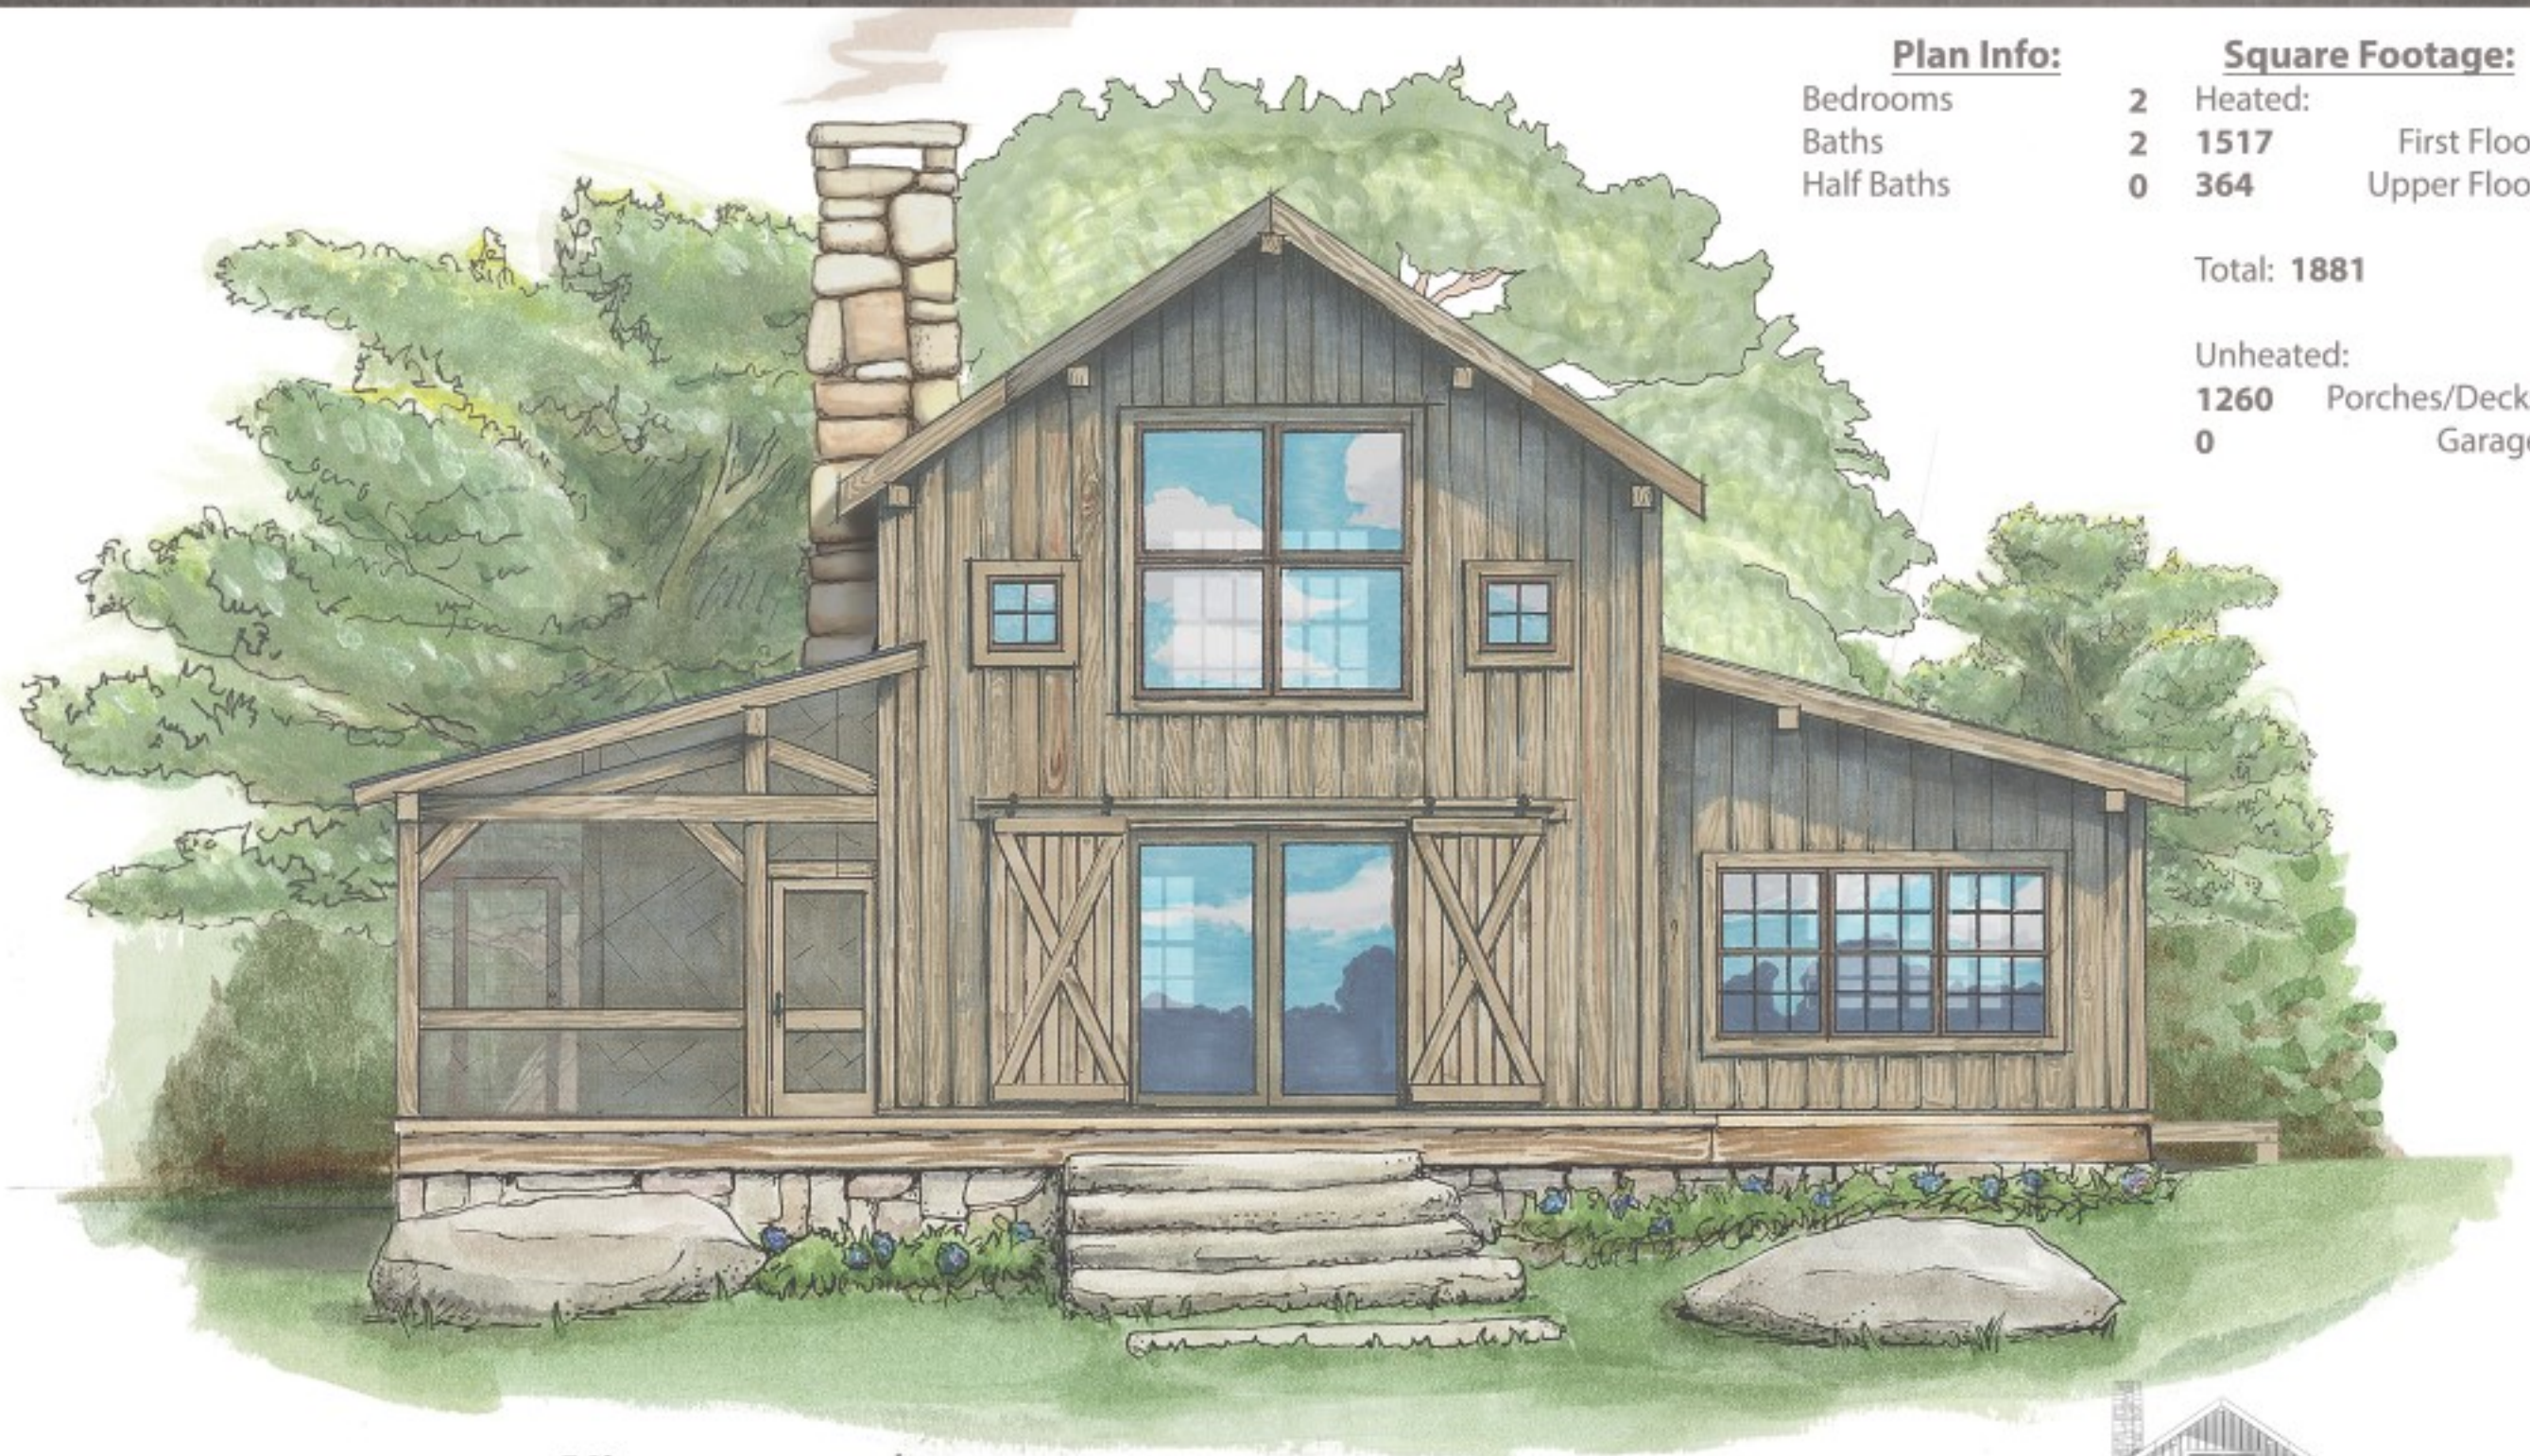

The Green River Retreat

natural element homes

1-800-970-2224

Plan Info:		Square Footage:	
Bedrooms	2	Heated:	
Baths	2	1517	First Floor
Half Baths	0	364	Upper Floor
		Total:	1881
		Unheated:	
		1260	Porches/Decks
		0	Garage