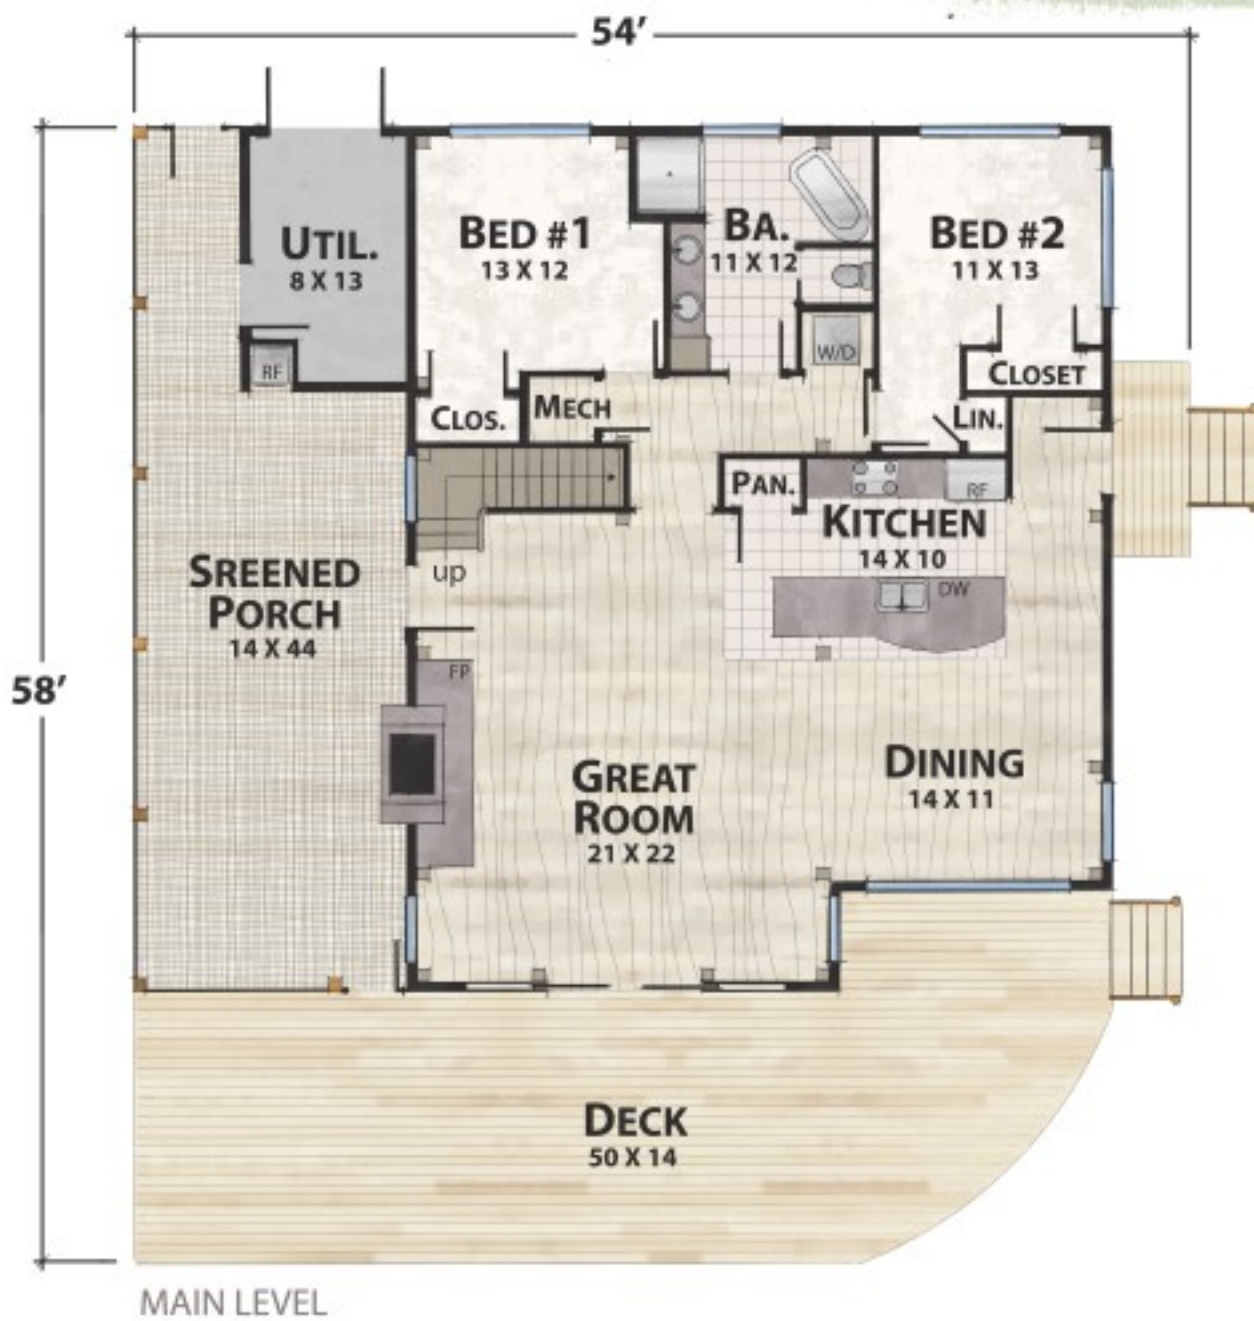

The Green River Retreat

natural element homes

1-800-970-2224

Plan Info:		Square Footage:	
Bedrooms	2	Heated:	
Baths	2	1517	First Floor
Half Baths	0	364	Upper Floor
		Total:	1881
		Unheated:	
		1260	Porches/Decks
		0	Garage