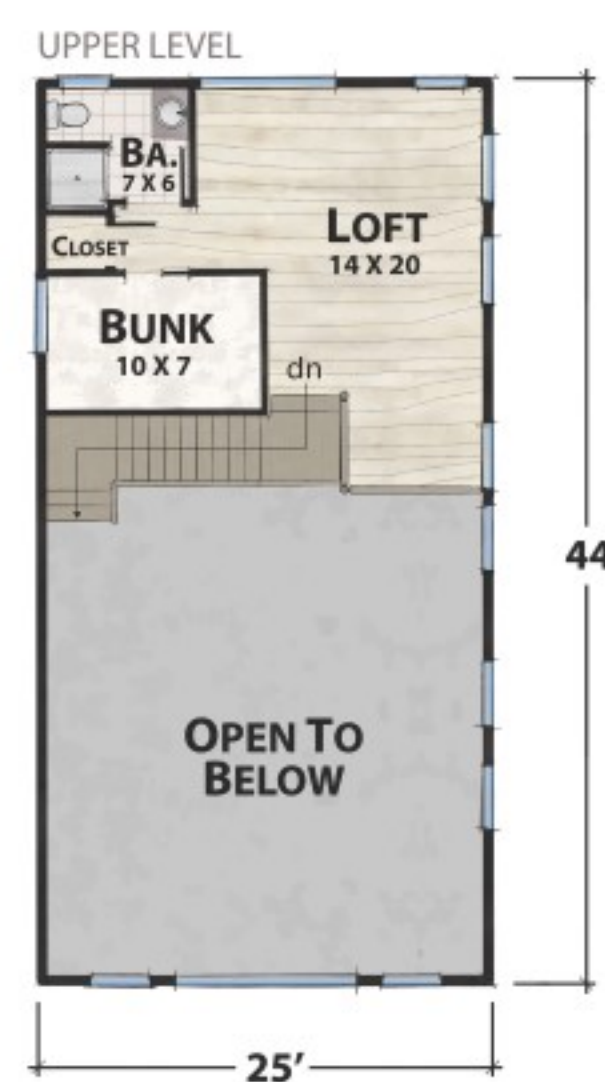

The Green River Farm

natural element homes

1-800-970-2224

Square Footage:

Plan Info:

Heated:
1517 First Floor
364 Upper Floor

Bedrooms **2**
Baths **2**
Half Baths **0**

Total: **1881**

Unheated:
1260 Porches/Decks
0 Garage

Plan customization is included with your home plan purchase. Why not make it PERFECT?

natural element homes

Copyrighted Home Plan: this home plan and images are protected by United States and international copyright Law and may not be duplicated, reproduced, modified, and/or distributed, in whole or in part, without the express written consent of Natural Element Homes.

www.NaturalElementHomes.com