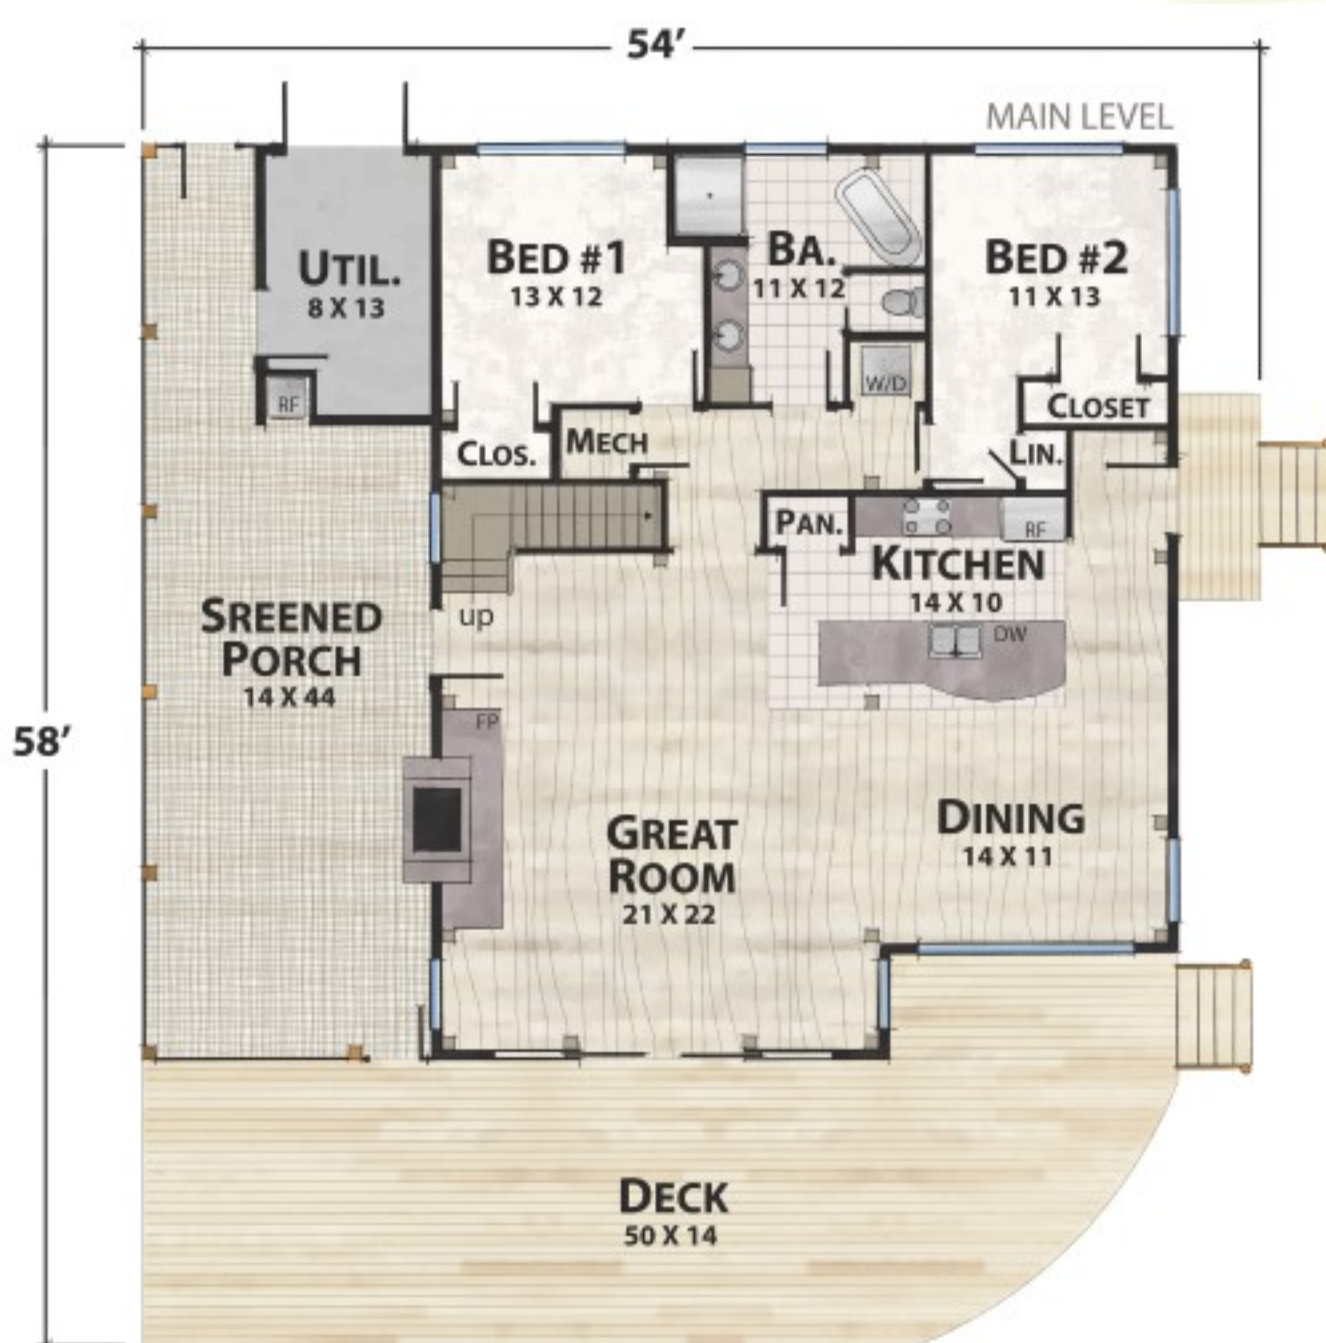

The Green River Farm

natural element homes

1-800-970-2224

Square Footage:

Plan Info:

Heated:
1517 First Floor
364 Upper Floor

Bedrooms **2**
 Baths **2**
 Half Baths **0**

Total: **1881**

Unheated:
1260 Porches/Decks
0 Garage

Plan customization is included with your home plan purchase. Why not make it PERFECT?

natural element homes

Copyrighted Home Plan: this home plan and images are protected by United States and international copyright Law and may not be duplicated, reproduced, modified, and/or distributed, in whole or in part, without the express written consent of Natural Element Homes.