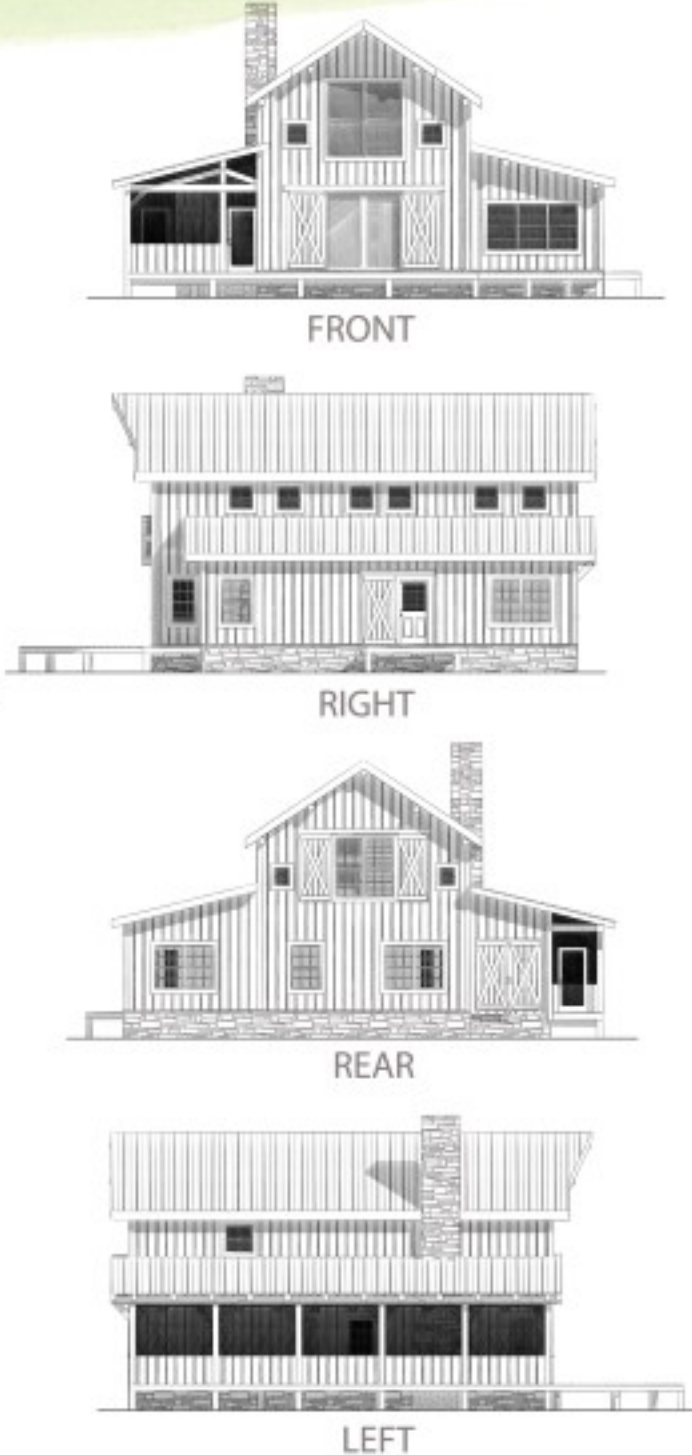

The Green River Farm

natural element homes

1-800-970-2224

Square Footage:

Plan Info:

Heated:
1517 First Floor
364 Upper Floor

Bedrooms **2**
 Baths **2**
 Half Baths **0**

Total: **1881**

Unheated:
1260 Porches/Decks
0 Garage

Plan customization is included with your home plan purchase. Why not make it PERFECT?

natural element homes

Copyrighted Home Plan: this home plan and images are protected by United States and international copyright Law and may not be duplicated, reproduced, modified, and/or distributed, in whole or in part, without the express written consent of Natural Element Homes.