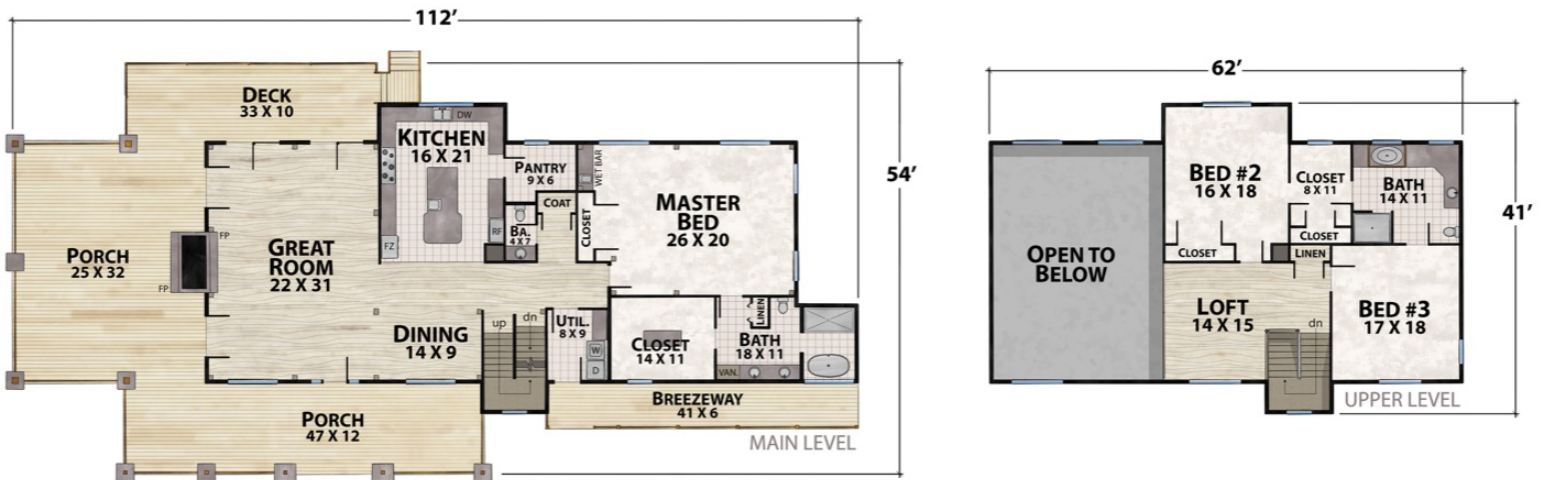

The Frost Valley Lodge

natural element homes

The Moss Creek Collection

1-800-970-2224

Main Level - 2,662 Square Feet

3 Bedrooms - 2 1/2 Baths

Upper Level - 1,230 Square Feet

1,966 Square Feet of Outdoor Living

3,892 Total Square Footage

Plan customization is included with your home plan purchase. Why not make it PERFECT?

natural element homes

Copyrighted Home Plan: this home plan and images are protected by United States and international copyright Law and may not be duplicated, reproduced, modified, and/or distributed, in whole or in part, without the express written consent of Natural Element Homes.