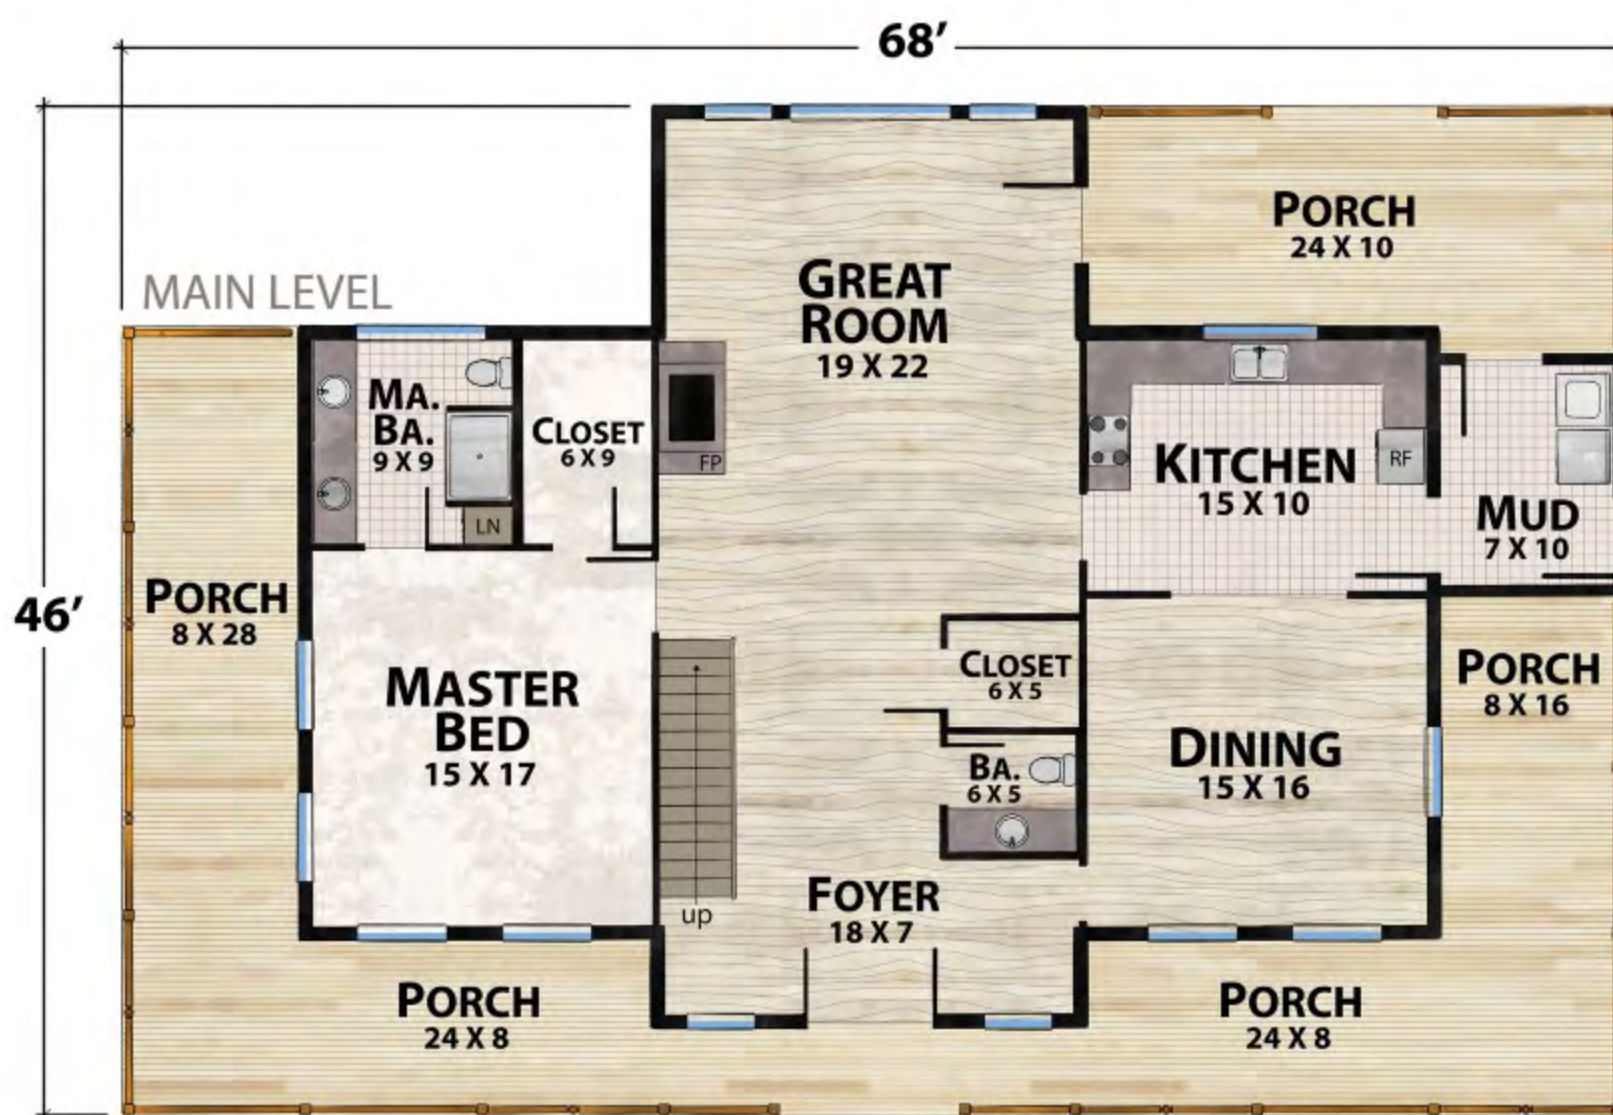

The Farm House

natural element homes

The Classic Plans Collection

1-800-970-2224

Main Level - 1,788 Square Feet Upper Level - 1,614 Square Feet 3,402 Total Square Footage
 4 Bedrooms - 3 1/2 Baths 1,078 Square Feet of Outdoor Living