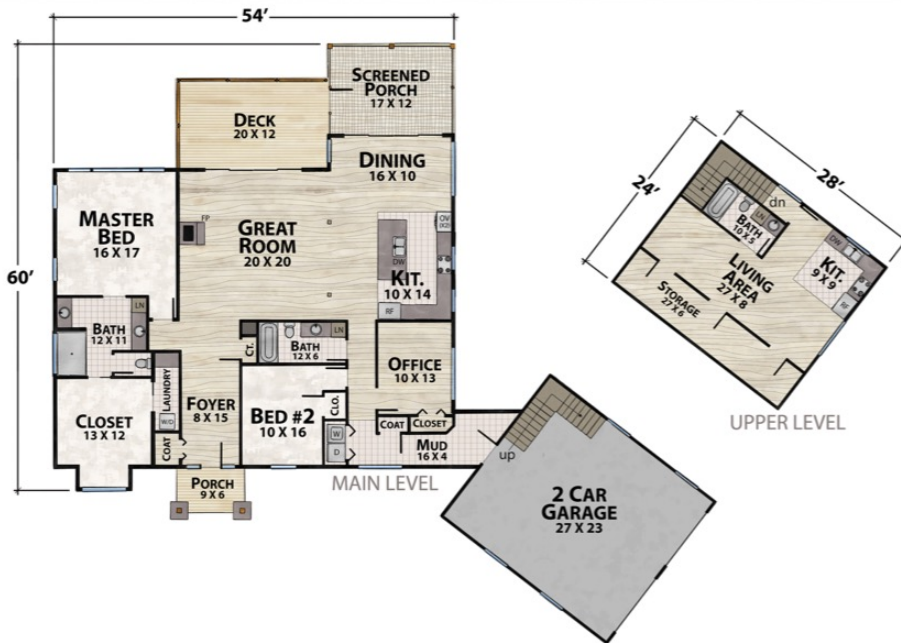

The Empty Nest C

natural element homes

The Empty Nest Collection

1-800-970-2224

Main Level - 2,287 Square Feet
2 Bedroom - 3 Baths

Upper Level - 595 Square Feet
500 Square Feet of Outdoor Living

2,882 Total Square Footage
672 Square Foot Garage

RIGHT ELEVATION

REAR ELEVATION

LEFT ELEVATION

Plan customization is included with your home plan purchase. Why not make it PERFECT?

natural element homes

Copyrighted Home Plan: this home plan and images are protected by United States and international copyright Law and may not be duplicated, reproduced, modified, and/or distributed, in whole or in part, without the express written consent of Natural Element Homes.