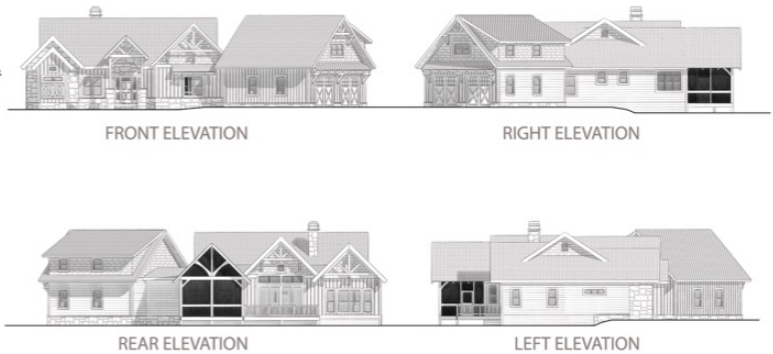

The Empty Nest B

natural element homes

The Empty Nest Collection

1-800-970-2224

Main Level - 2,159 Square Feet
1 Bedroom - 3 Baths

Upper Level - 548 Square Feet
500 Square Feet of Outdoor Living

2,707 Total Square Footage
548 Square Foot Garage