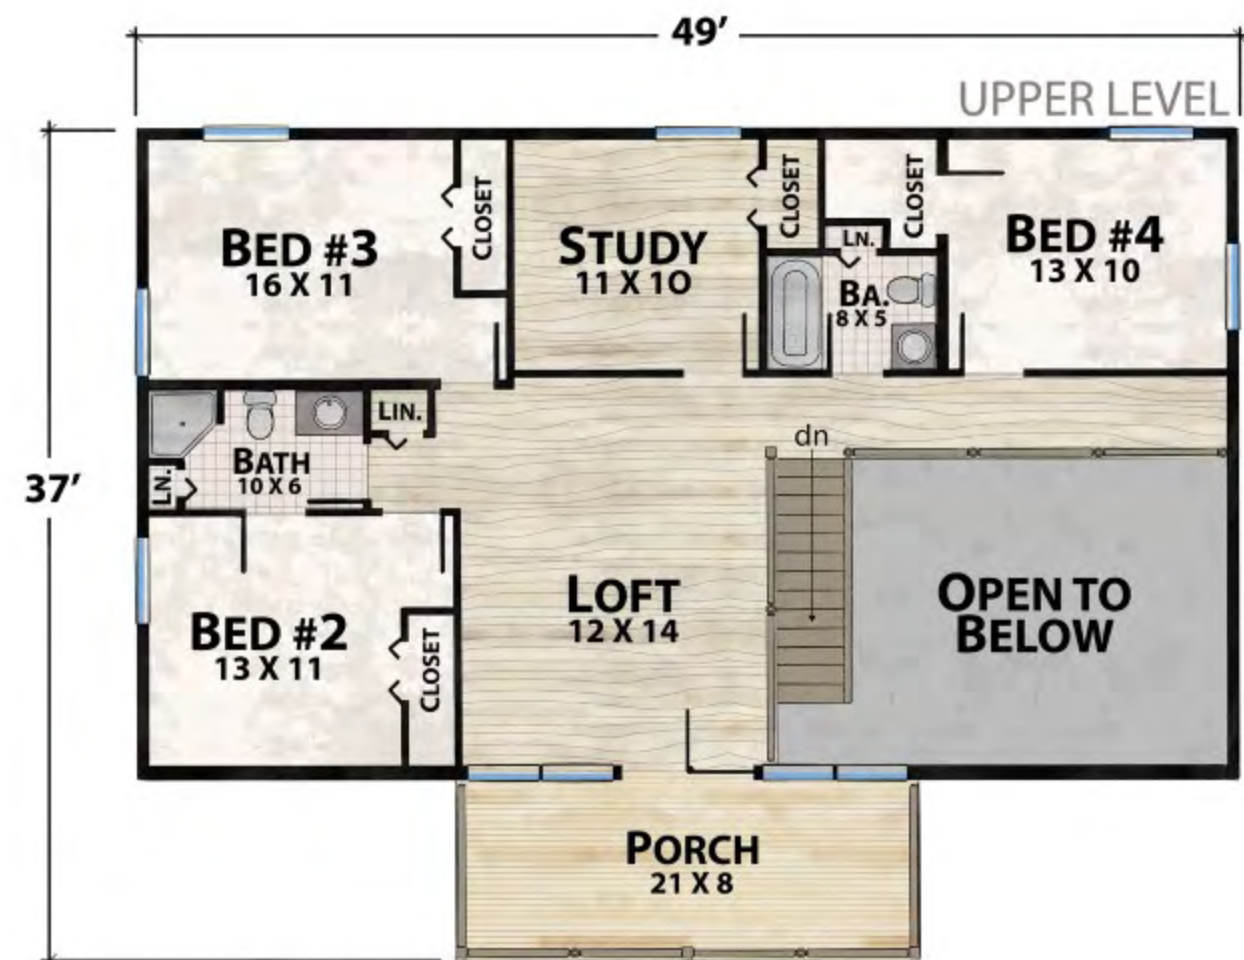

The Elkmont

natural element homes

The ClassicPlans Collection

1-800-970-2224

Main Level - 1,656 Square Feet Upper Level - 1,060 Square Feet 2,716 Total Square Footage
 3 Bedrooms - 3 1/2 Baths 720 Square Feet of Outdoor Living

FRONT

RIGHT

REAR

LEFT

Plan customization is included with your home plan purchase. Why not make it PERFECT?

natural element homes

Copyrighted Home Plan: this home plan and images are protected by United States and international copyright Law and may not be duplicated, reproduced, modified, and/or distributed, in whole or in part, without the express written consent of Natural Element Homes.