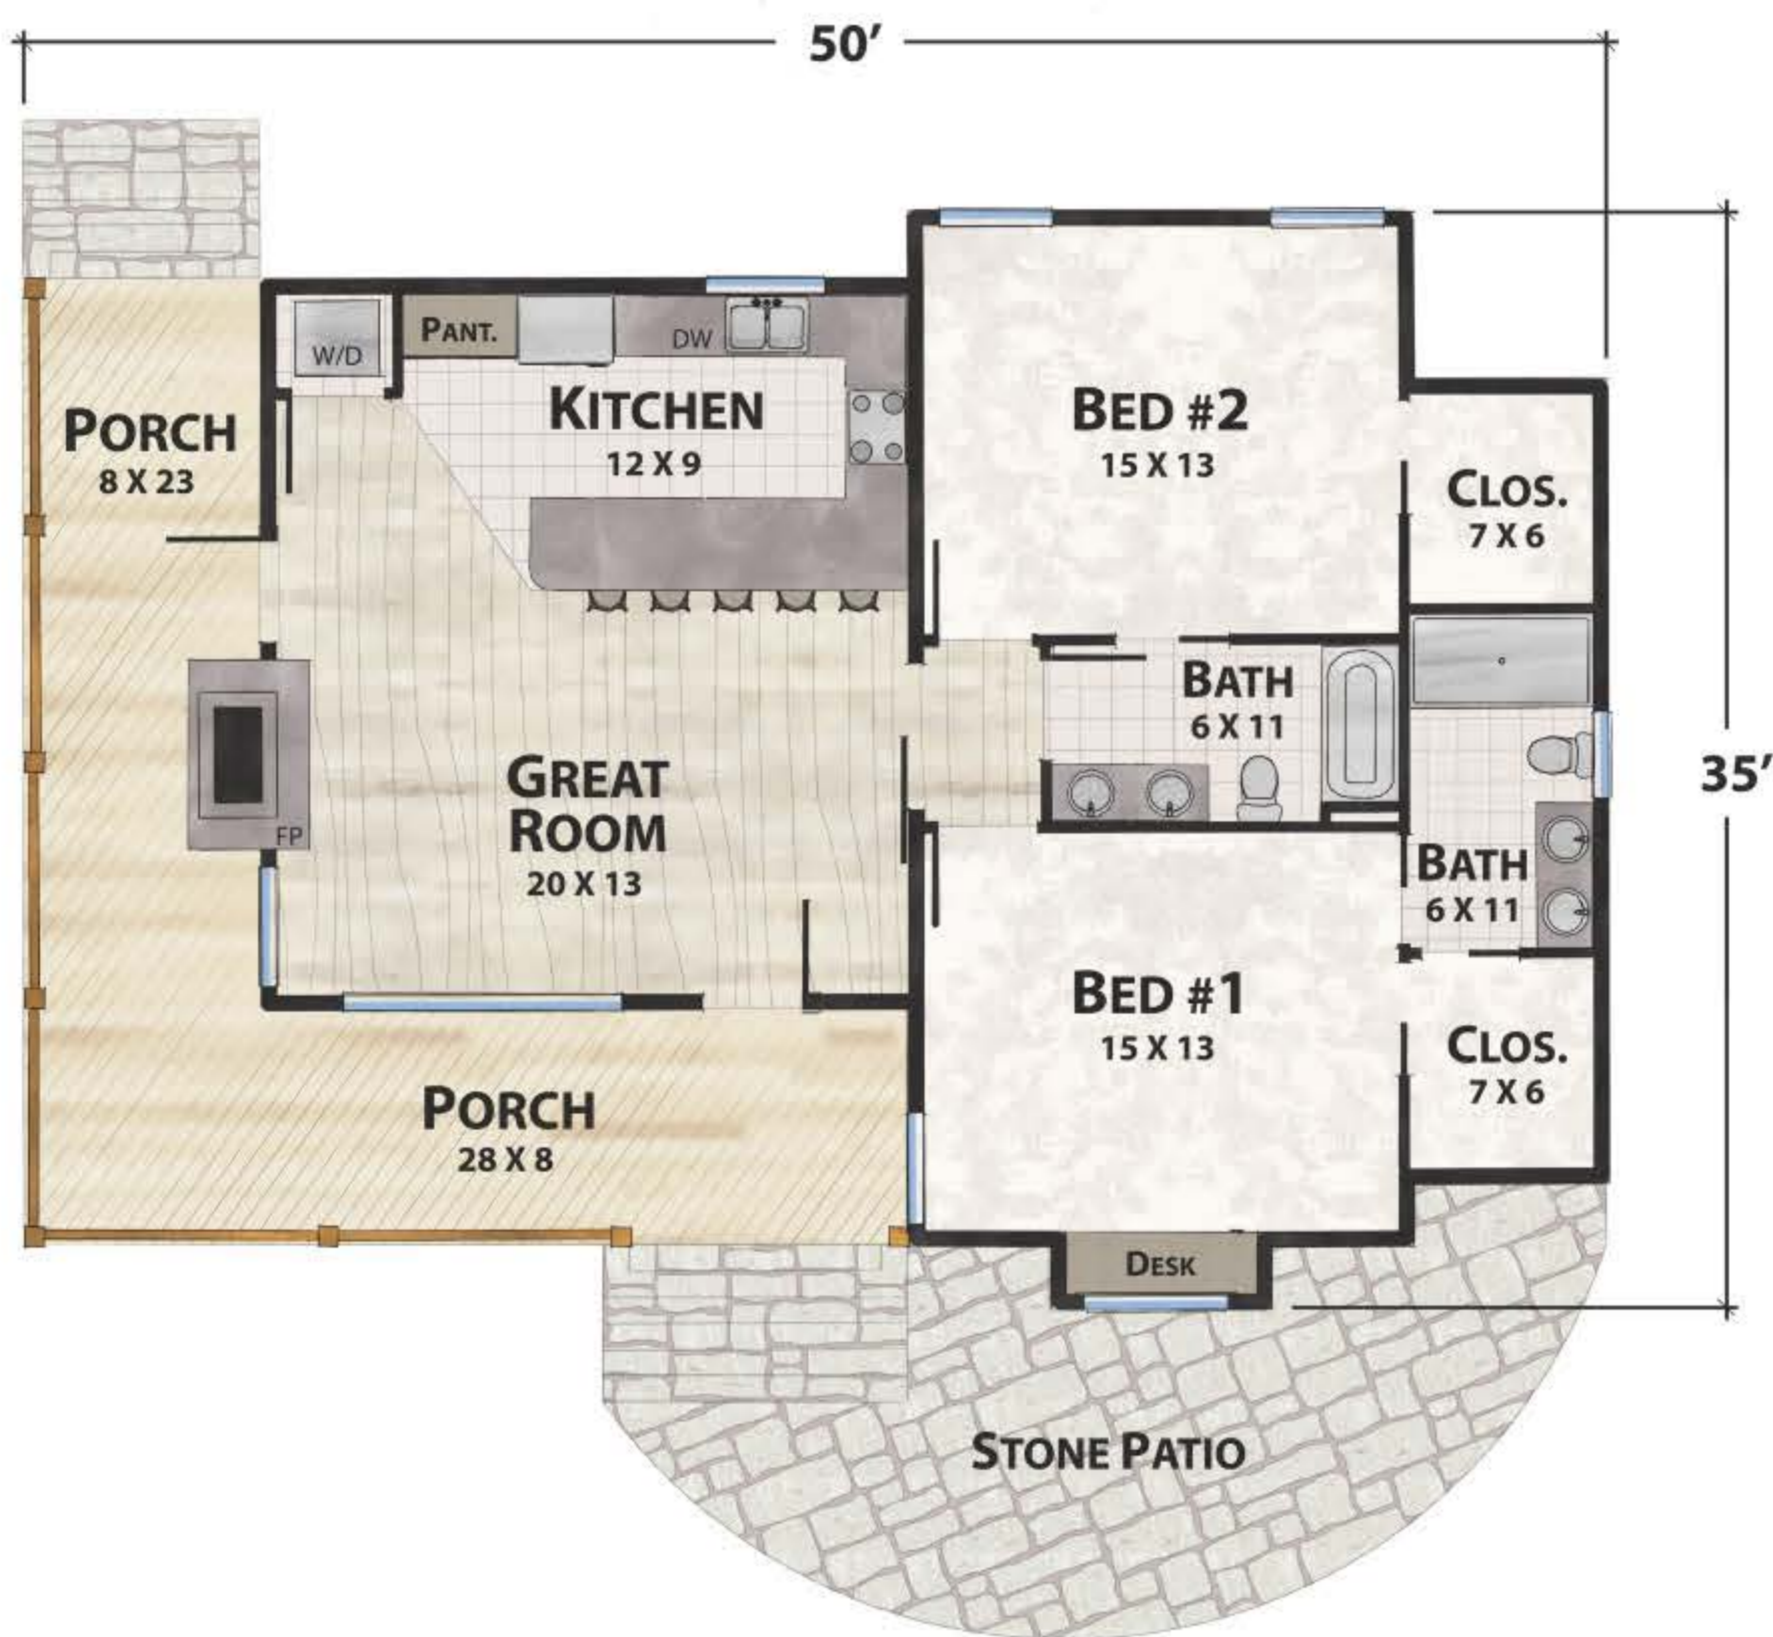

# The Doodle Bug Retreat

natural element homes

The Modern Mountain Collection

1-800-970-2224

**Plan Info:**

Bedrooms	2
Baths	2
Half Baths	0

**Square Footage:**

Heated:	1172	Unheated:	384
First Floor	0	Porches/Decks	384
Upper Floor	0	Patio	162

Total: 1172

Plan customization is included with your home plan purchase. Why not make it PERFECT?

natural element homes

Copyrighted Home Plan: this home plan and images are protected by United States and international copyright Law and may not be duplicated, reproduced, modified, and/or distributed, in whole or in part, without the express written consent of Natural Element Homes.