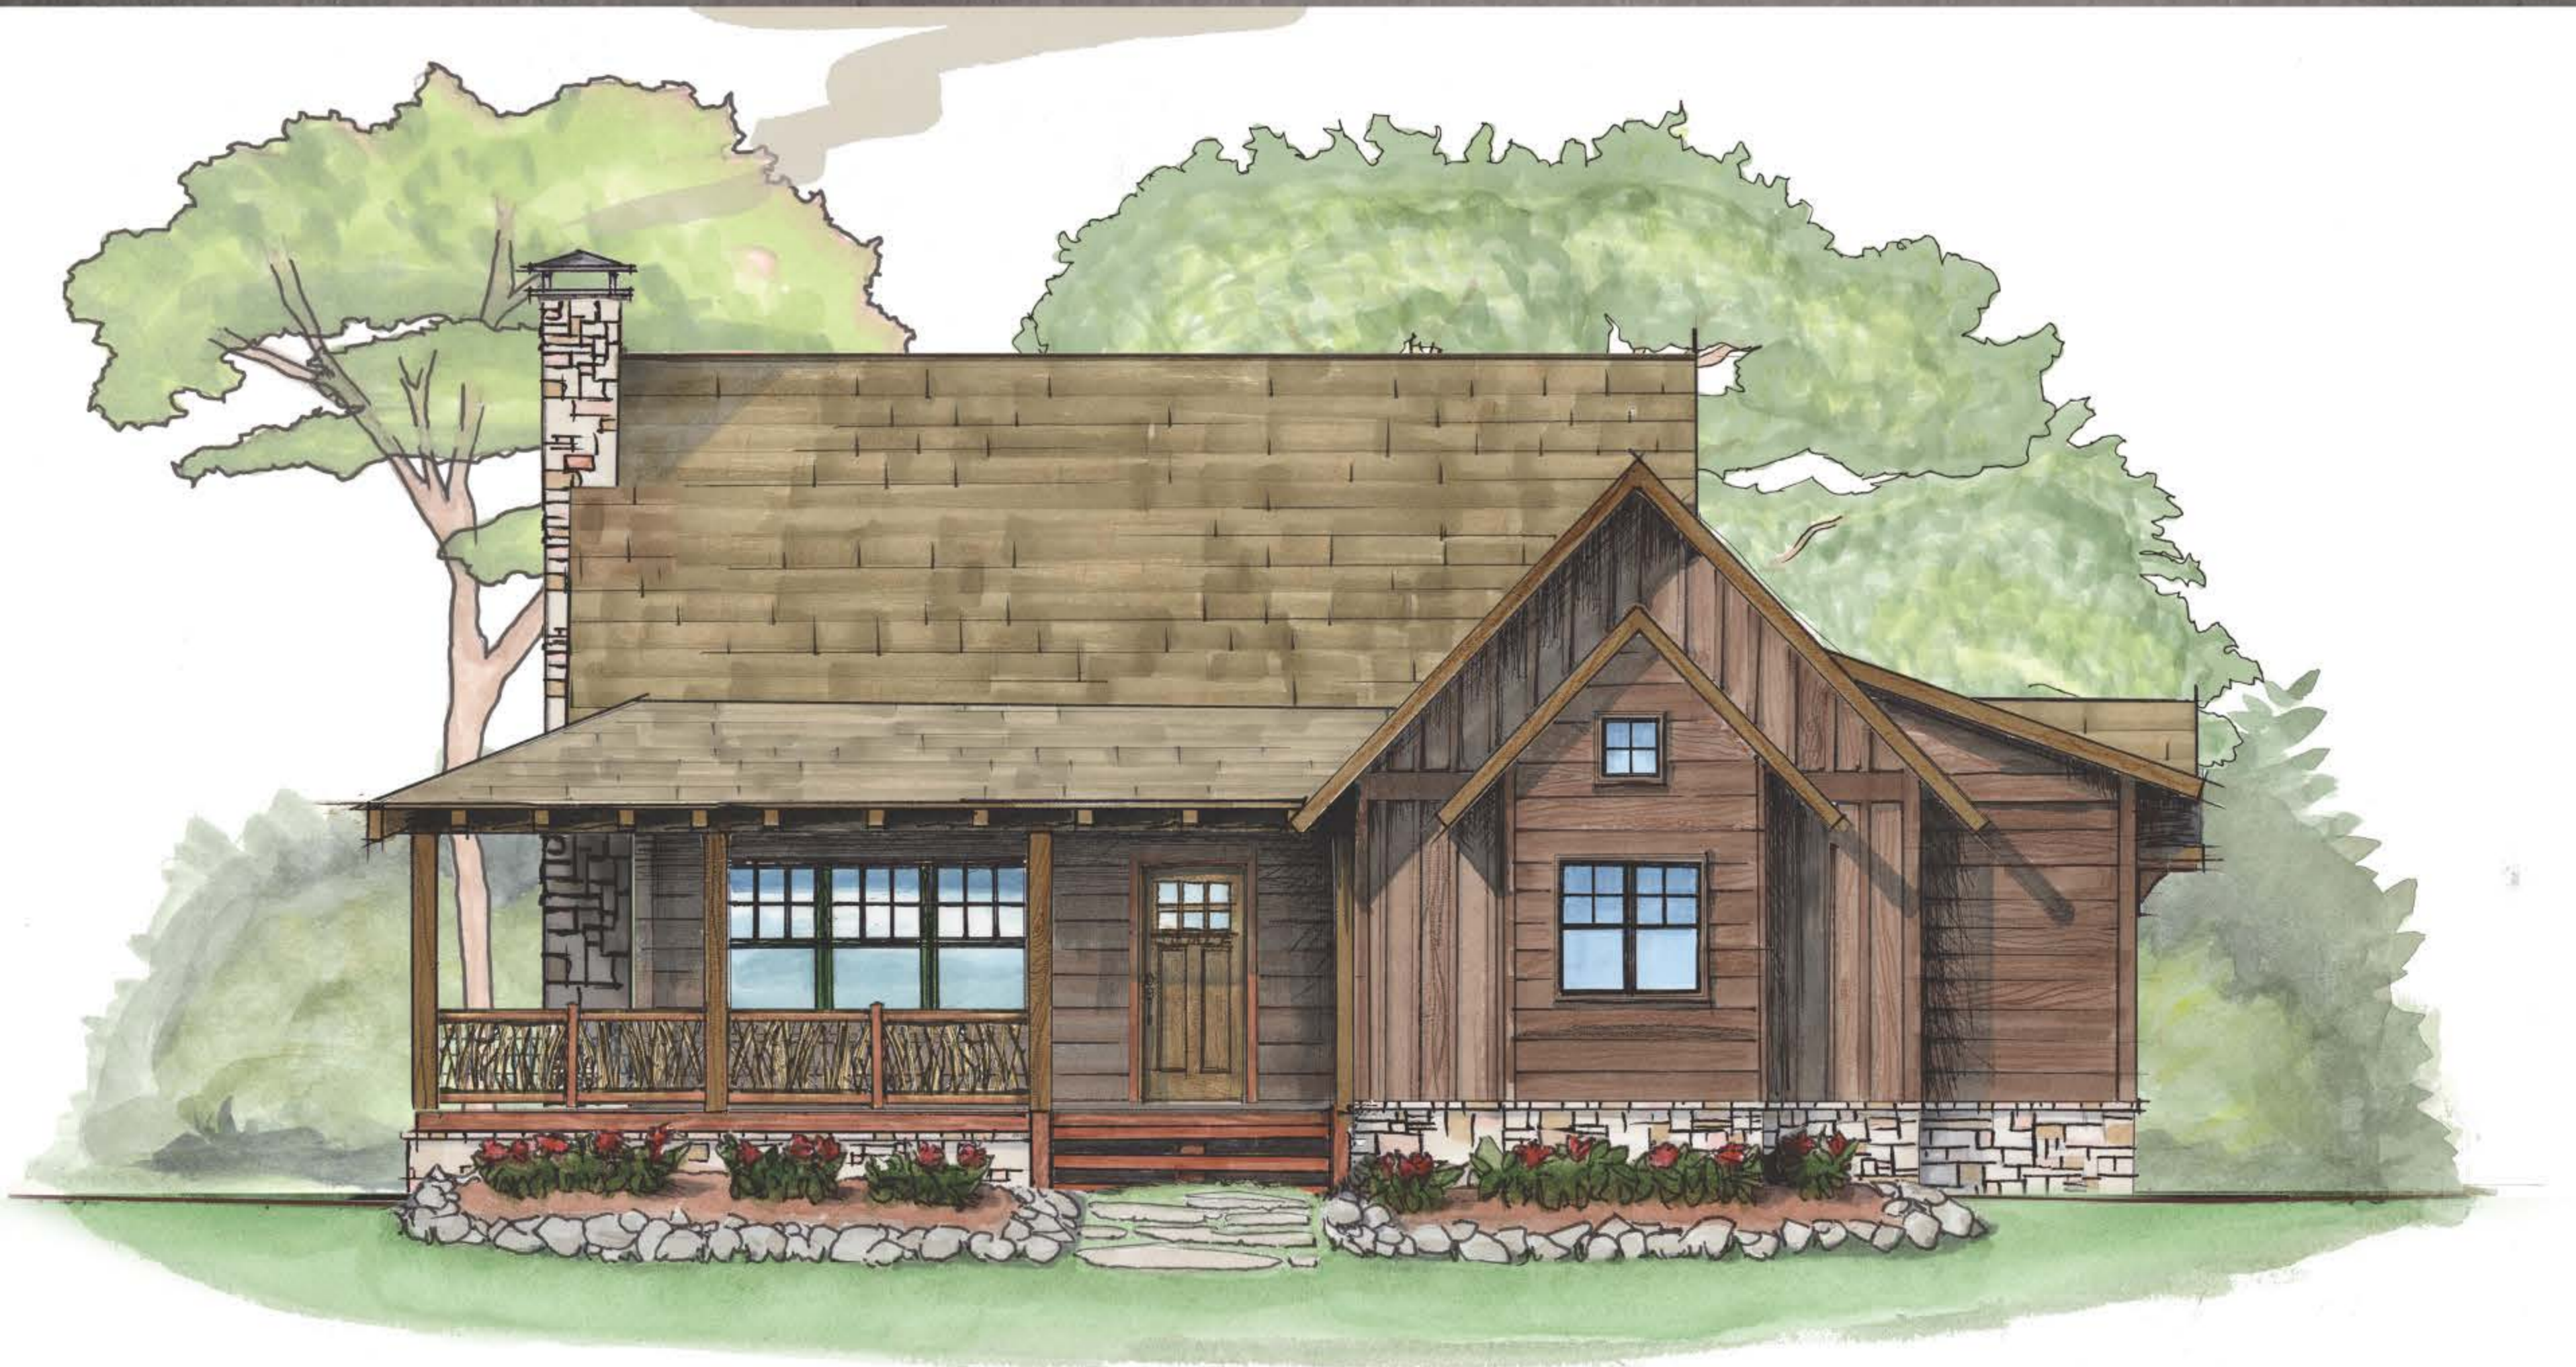

# The Doodle Bug Retreat

natural element homes

The Modern Mountain Collection

1-800-970-2224

**Plan Info:**

Bedrooms	2
Baths	2
Half Baths	0

**Square Footage:**

Heated:	1172	Unheated:	384
First Floor	0	Porches/Decks	384
Upper Floor	0	Patio	162

Total: 1172

Plan customization is included with your home plan purchase. Why not make it PERFECT?

natural element homes

Copyrighted Home Plan: this home plan and images are protected by United States and international copyright Law and may not be duplicated, reproduced, modified, and/or distributed, in whole or in part, without the express written consent of Natural Element Homes.