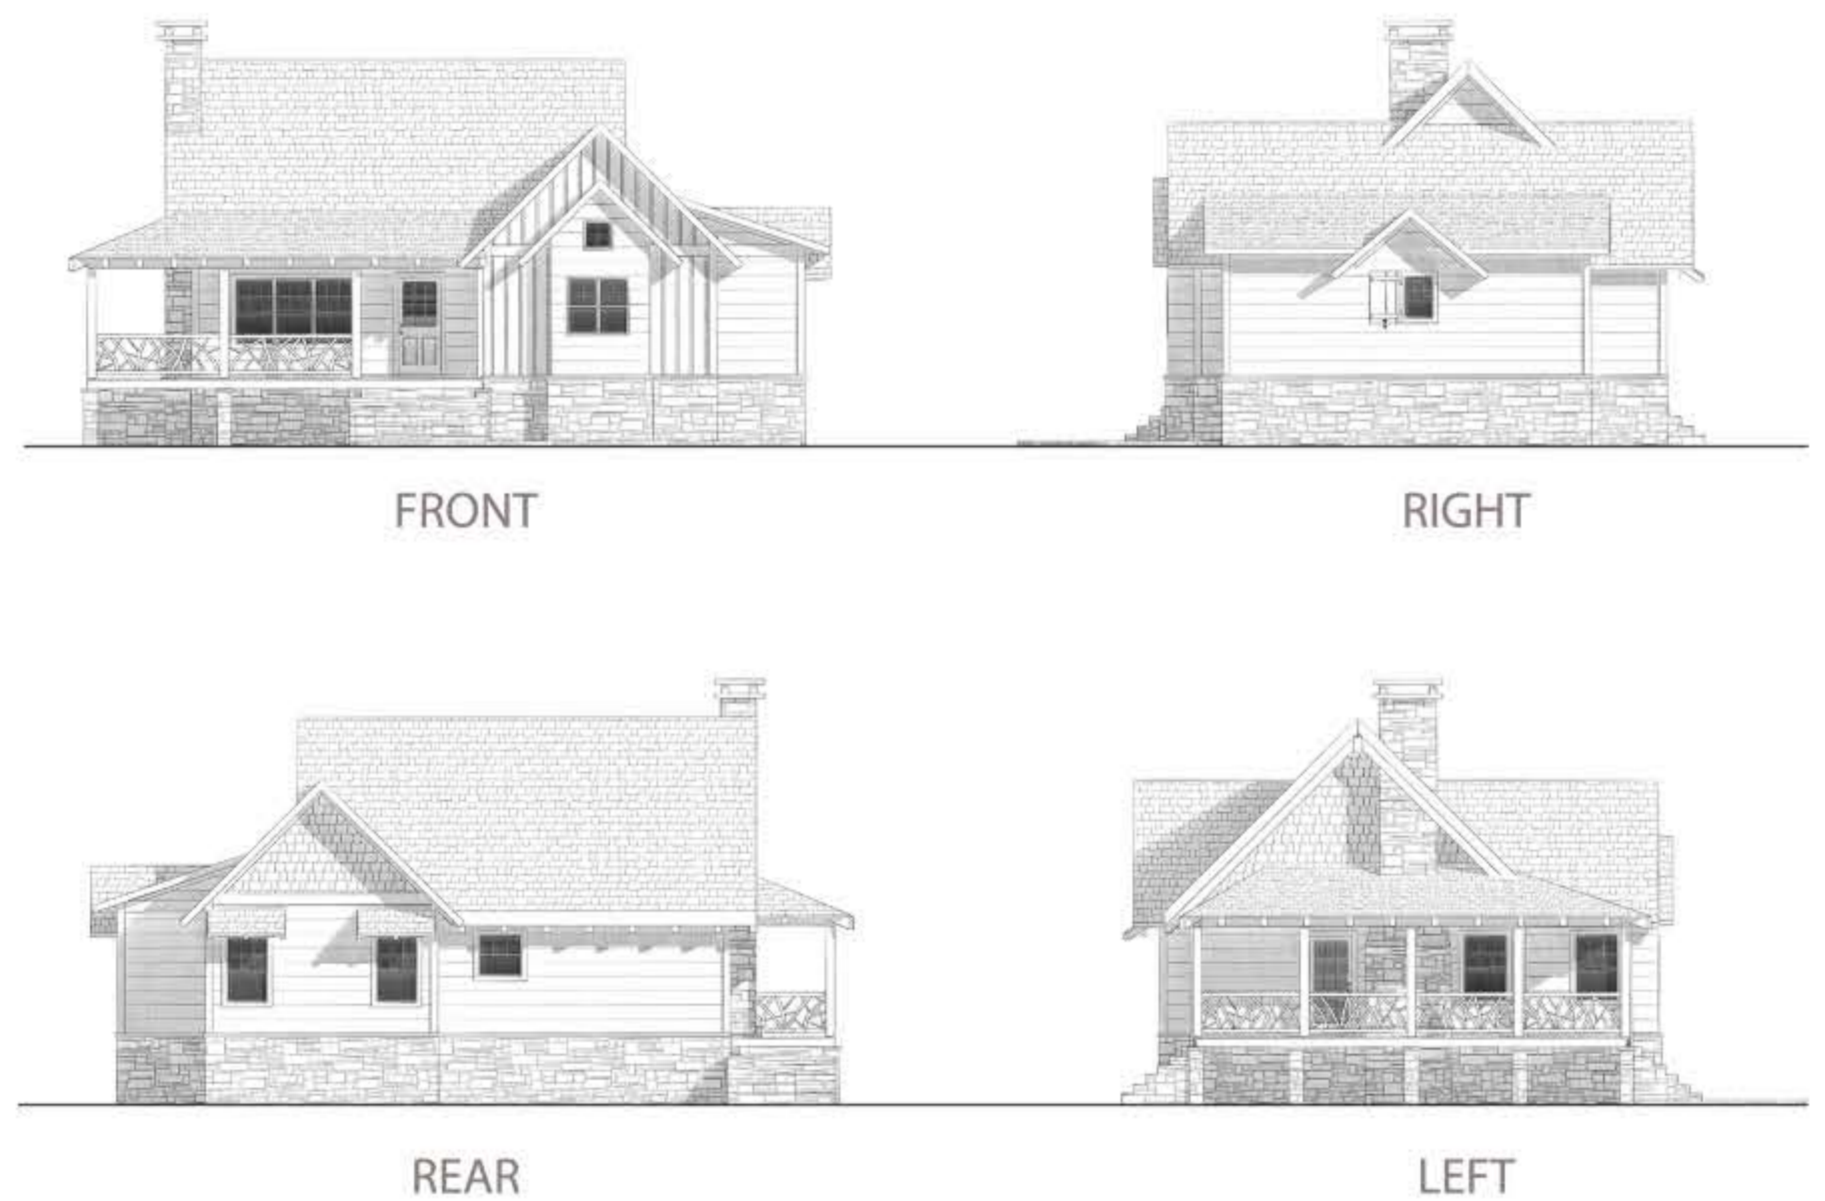

# The Doodle Bug Retreat

natural element homes

The Modern Mountain Collection

1-800-970-2224

**Plan Info:**

Bedrooms	2
Baths	2
Half Baths	0

**Square Footage:**

Heated:	1172	Unheated:	384
First Floor	0	Porches/Decks	384
Upper Floor	0	Patio	162

Total: 1172

Plan customization is included with your home plan purchase. Why not make it PERFECT?

natural element homes

Copyrighted Home Plan: this home plan and images are protected by United States and international copyright Law and may not be duplicated, reproduced, modified, and/or distributed, in whole or in part, without the express written consent of Natural Element Homes.