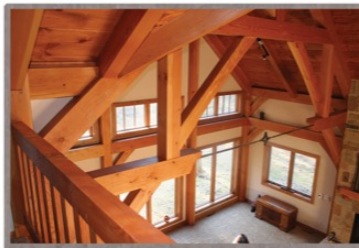

The Doll House

natural element homes

The Classic Plans Collection

1-800-970-2224

Main Level - 2,017 Square Feet
4 Bedrooms - 2 1/2 Baths

Upper Level - 798 Square Feet
358 Square Feet of Outdoor Living

2,815 Total Square Footage
720 Square Foot Garage