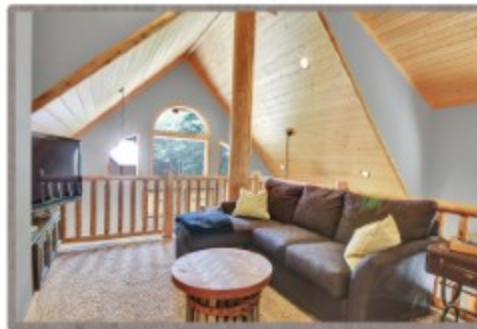

900 Square Feet of Outdoor Living

Plan customization is included with your home plan purchase. Why not make it PERFECT?

natural element homes

Copyrighted Home Plan: this home plan and images are protected by United States and international copyright Law and may not be duplicated, reproduced, modified, and/or distributed, in whole or in part, without the express written consent of Natural Element Homes.