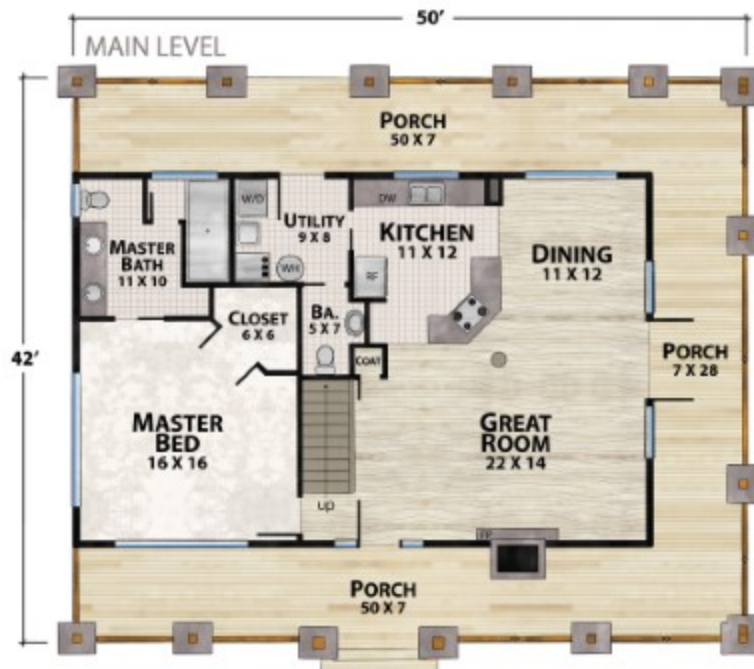

The Deep Gap Lodge

natural element homes

The Classic Plans Collection

1-800-970-2224

Main Level - 1,180 Square Feet

Upper Level - 658 Square Feet

1,838 Total Square Footage

3 Bedrooms - 2 1/2 Baths

900 Square Feet of Outdoor Living

Plan customization is included with your home plan purchase. Why not make it PERFECT?

natural element homes

Copyrighted Home Plan: this home plan and images are protected by United States and international copyright Law and may not be duplicated, reproduced, modified, and/or distributed, in whole or in part, without the express written consent of Natural Element Homes.