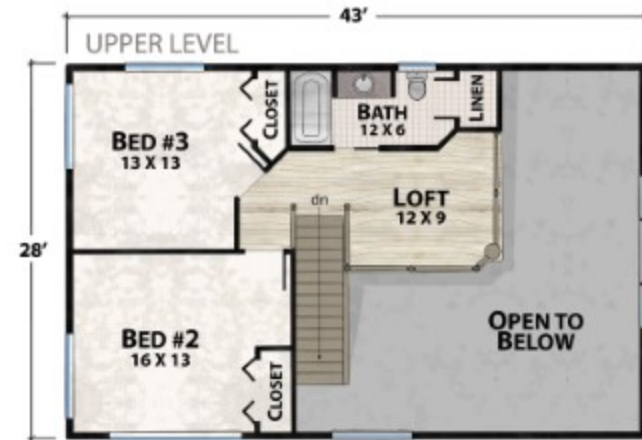

The Deep Gap Lodge

natural element homes

The Classic Plans Collection

1-800-970-2224

Main Level - 1,180 Square Feet

Upper Level - 658 Square Feet

1,838 Total Square Footage

3 Bedrooms - 2 1/2 Baths

900 Square Feet of Outdoor Living

Plan customization is included with your home plan purchase. Why not make it PERFECT?

natural element homes

Copyrighted Home Plan: this home plan and images are protected by United States and international copyright Law and may not be duplicated, reproduced, modified, and/or distributed, in whole or in part, without the express written consent of Natural Element Homes.