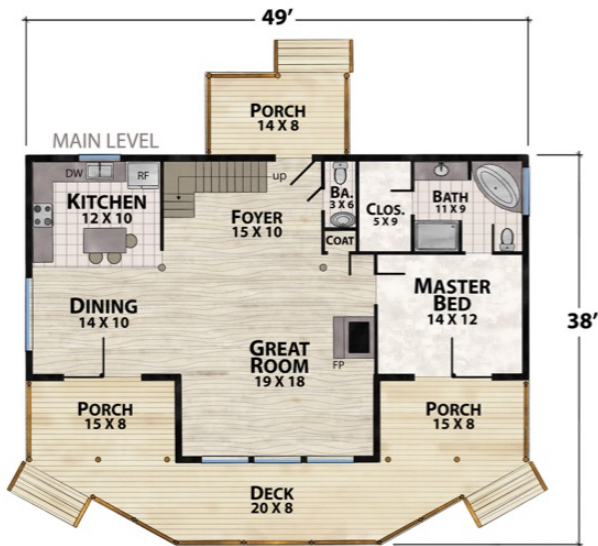

# The Davey Lake Lodge

*natural element homes*

The Classic Plans Collection

1-800-970-2224

Main Level - 1,212 Square Feet      Upper Level - 782 Square Feet      1,994 Total Square Footage  
 3 Bedrooms - 2 1/2 Baths      617 Square Feet of Outdoor Living