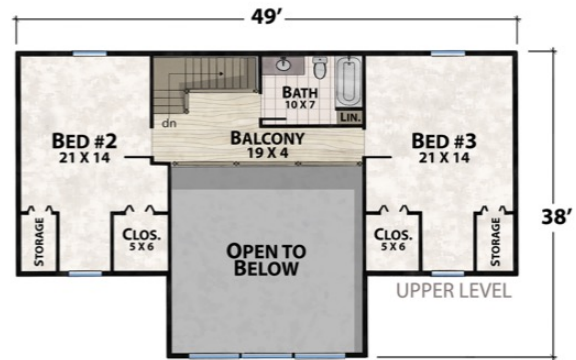

# The Davey Lake Lodge

*natural element homes*

The Classic Plans Collection

1-800-970-2224

Main Level - 1,212 Square Feet      Upper Level - 782 Square Feet      1,994 Total Square Footage  
 3 Bedrooms - 2 1/2 Baths      617 Square Feet of Outdoor Living