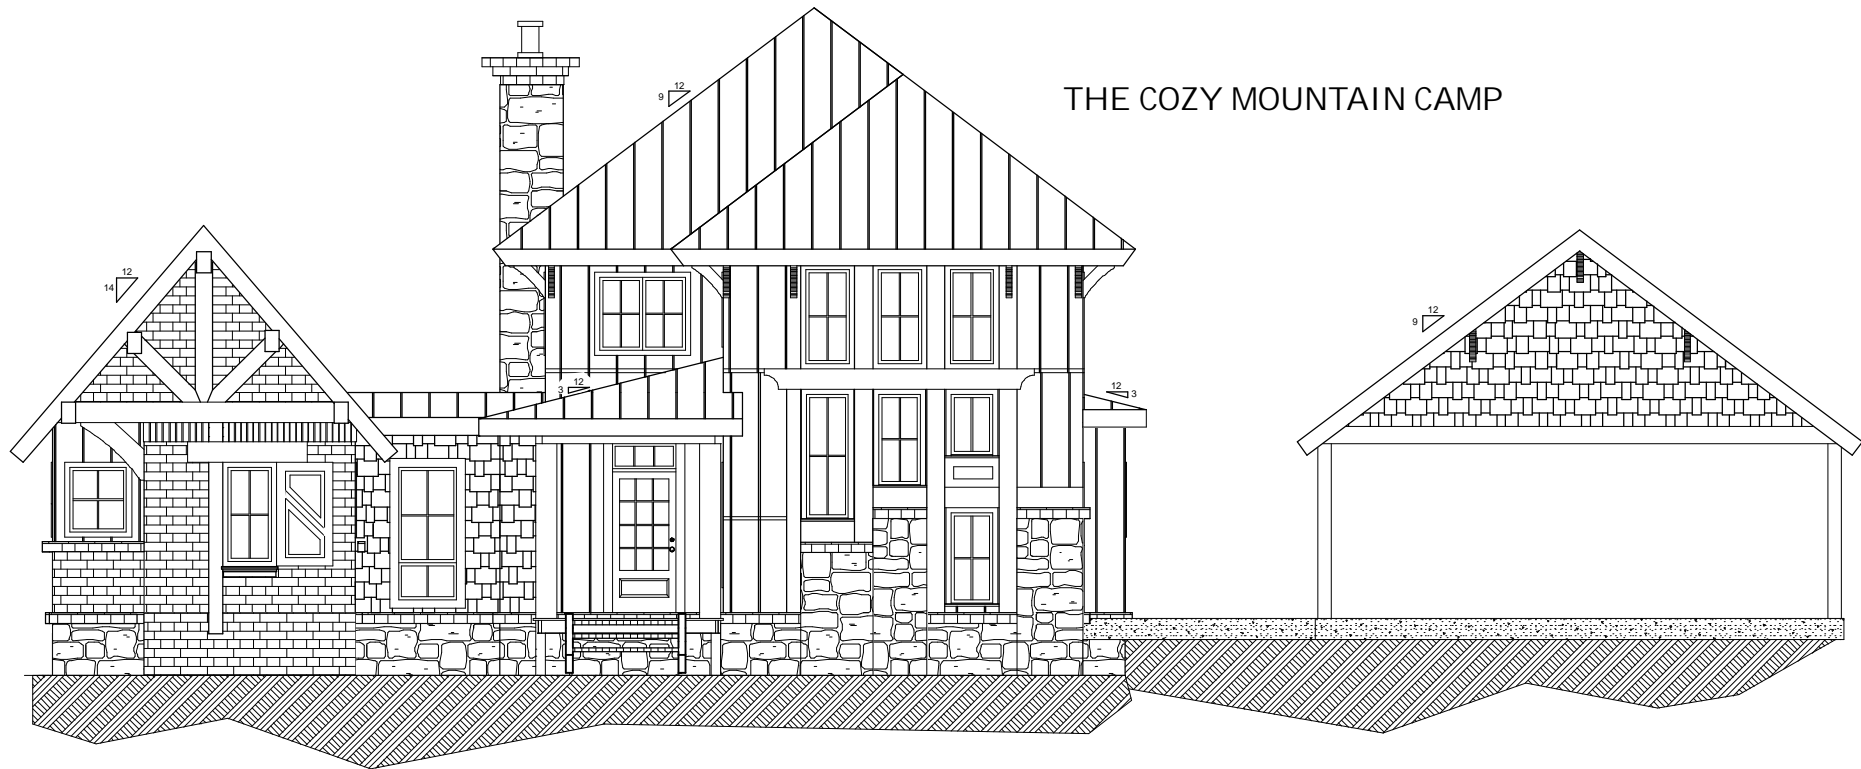

SQUARE FOOTAGE	
HEATED AREAS:	
FIRST FLOOR.....	1208
SECOND FLOOR.....	577
HEATED TOTAL.....	1785
UNHEATED AREAS:	
DECK/PORCH AREA.....	413
CRAWL SPACE.....	1208
COVERED PARKING.....	695

MAIN FLOOR PLAN

THE COZY MOUNTAIN CAMP

SECOND FLOOR PLAN

THE COZY MOUNTAIN CAMP

FRONT ELEVATION

LEFT ELEVATION

REAR ELEVATION

RIGHT ELEVATION