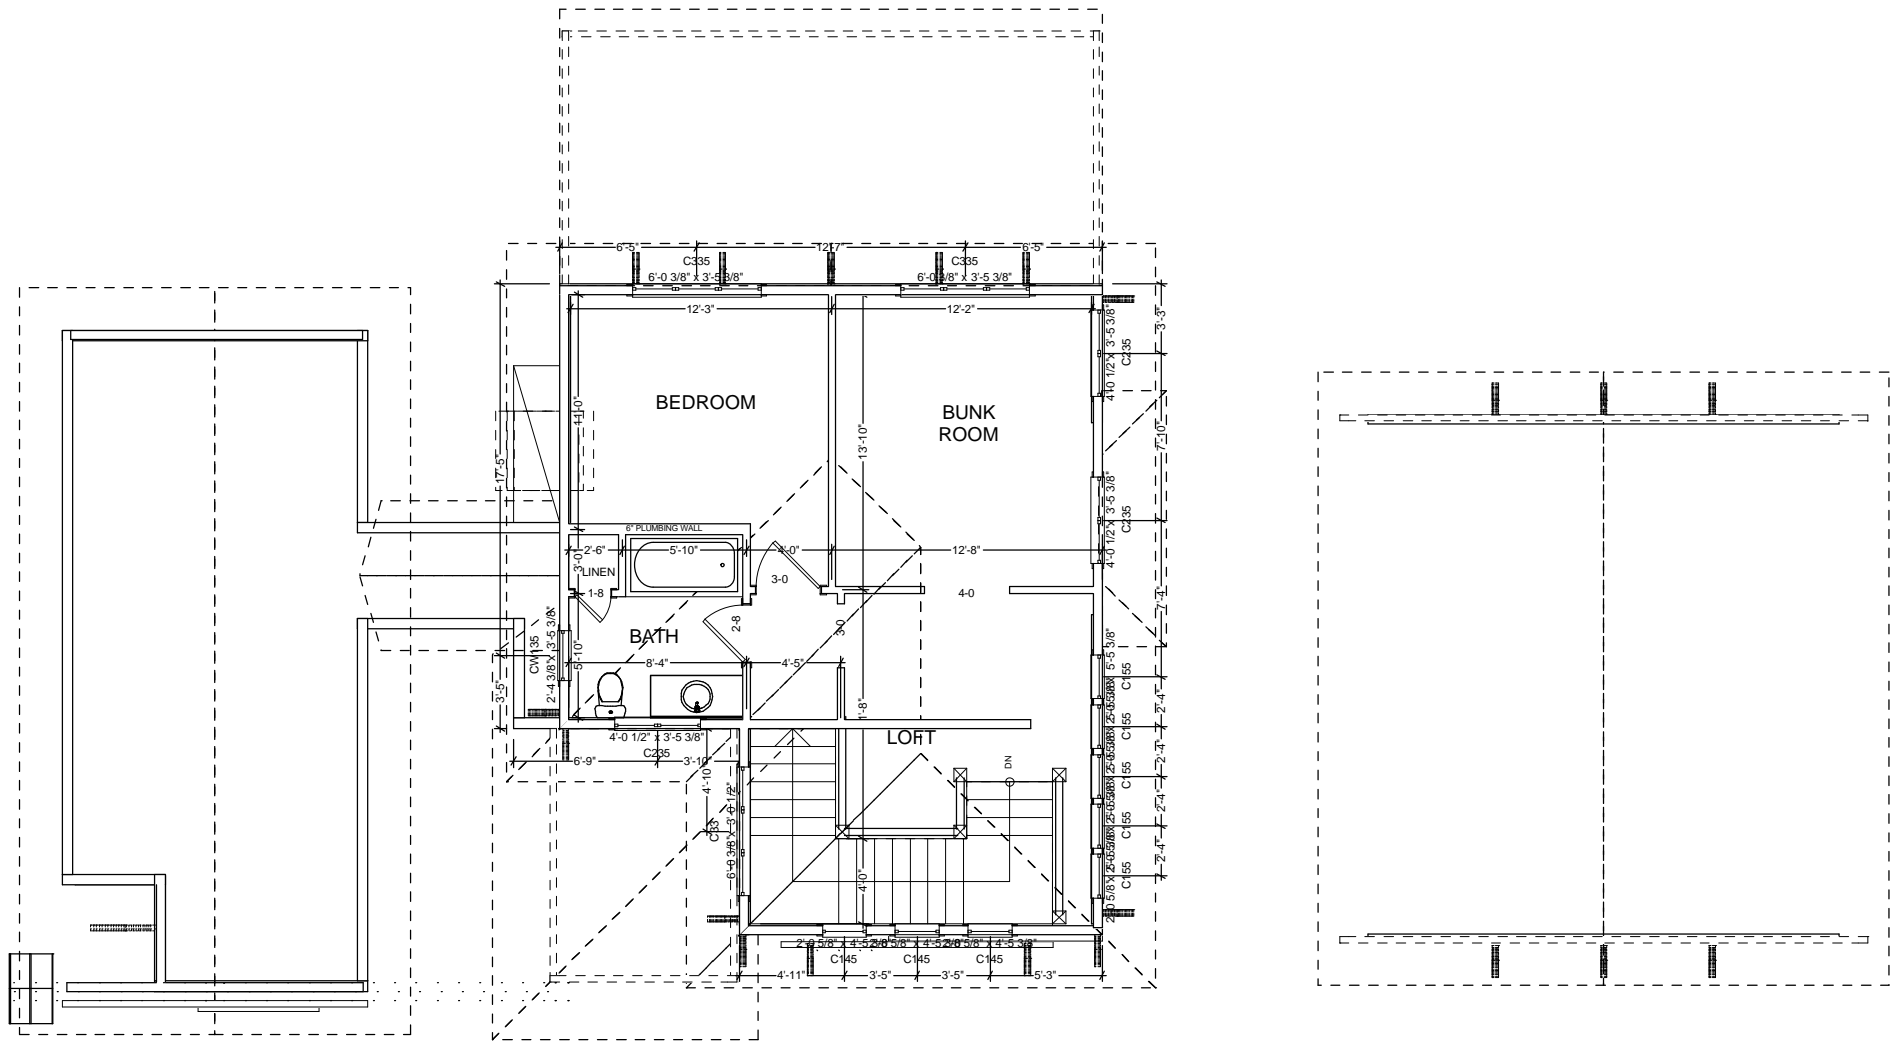

SQUARE FOOTAGE	
HEATED AREAS:	
FIRST FLOOR.....	1208
SECOND FLOOR.....	577
HEATED TOTAL.....	1785
UNHEATED AREAS:	
DECK/PORCH AREA.....	413
CRAWL SPACE.....	1208
COVERED PARKING.....	695

MAIN FLOOR PLAN

THE COZY MOUNTAIN CAMP

SECOND FLOOR PLAN

THE COZY MOUNTAIN CAMP

FRONT ELEVATION

LEFT ELEVATION

REAR ELEVATION

RIGHT ELEVATION