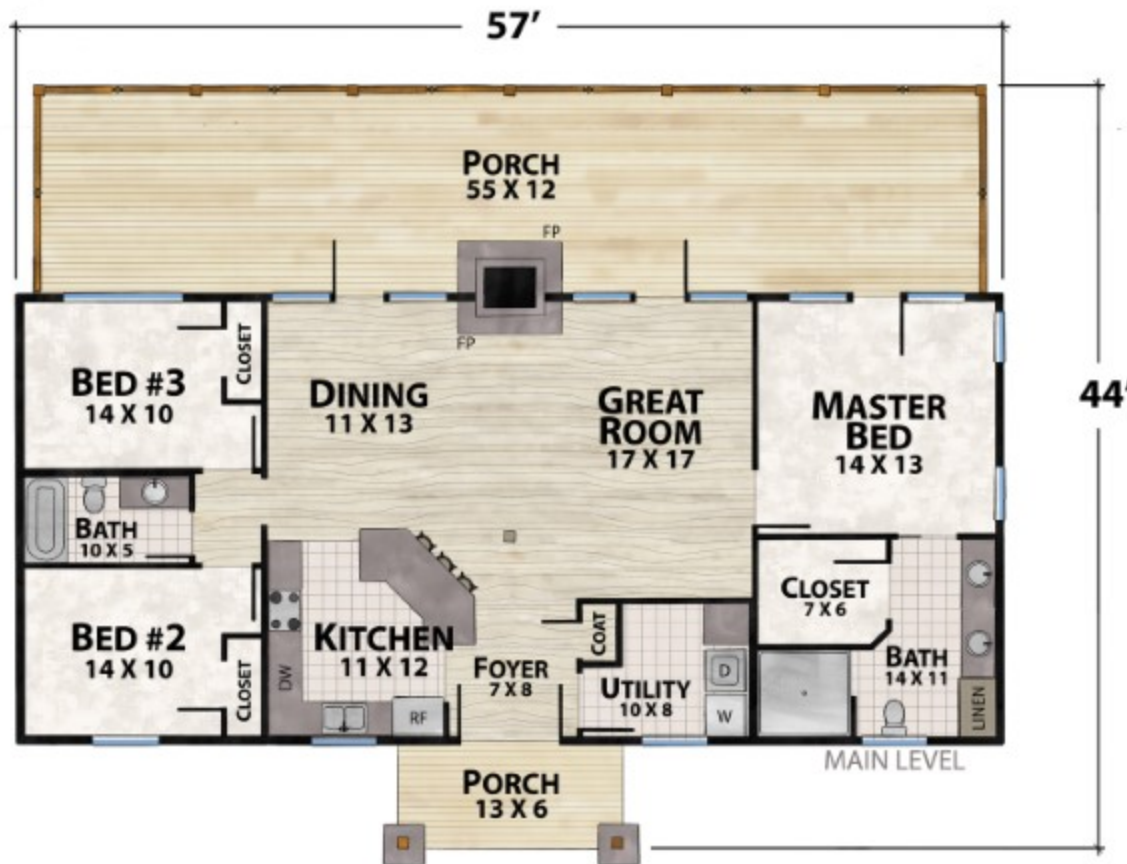

The Cowpoke Camp

natural element homes

The Drawing Board Collection

1-800-970-2224

Plan Info:

Bedrooms	3
Baths	2
Half Baths	0

Square Footage:

Heated:
1482 First Floor

Total: **1482**

Unheated:
738 Porches/Decks
0 Garage

FRONT

RIGHT

REAR

LEFT

Plan customization is included with your home plan purchase. Why not make it PERFECT?

natural element homes