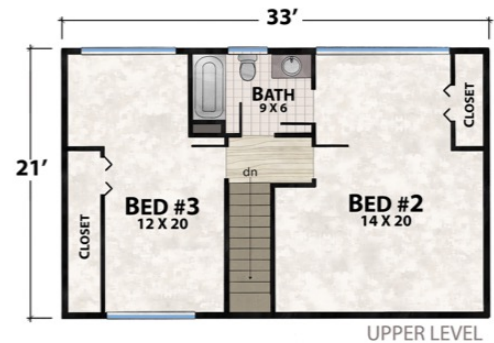

The Cotton Patch

natural element homes

The Black Label Collection

1-800-970-2224

Plan Info:

Bedrooms 3
 Baths 2
 Half Baths 0

Square Footage:

Heated:
 770 First Floor
 645 Upper Floor

Total: 1415

Unheated:
 370 Porches/Decks
 0 Garage

FRONT

RIGHT

REAR

LEFT

Plan customization is included with your home plan purchase. Why not make it PERFECT?

natural element homes