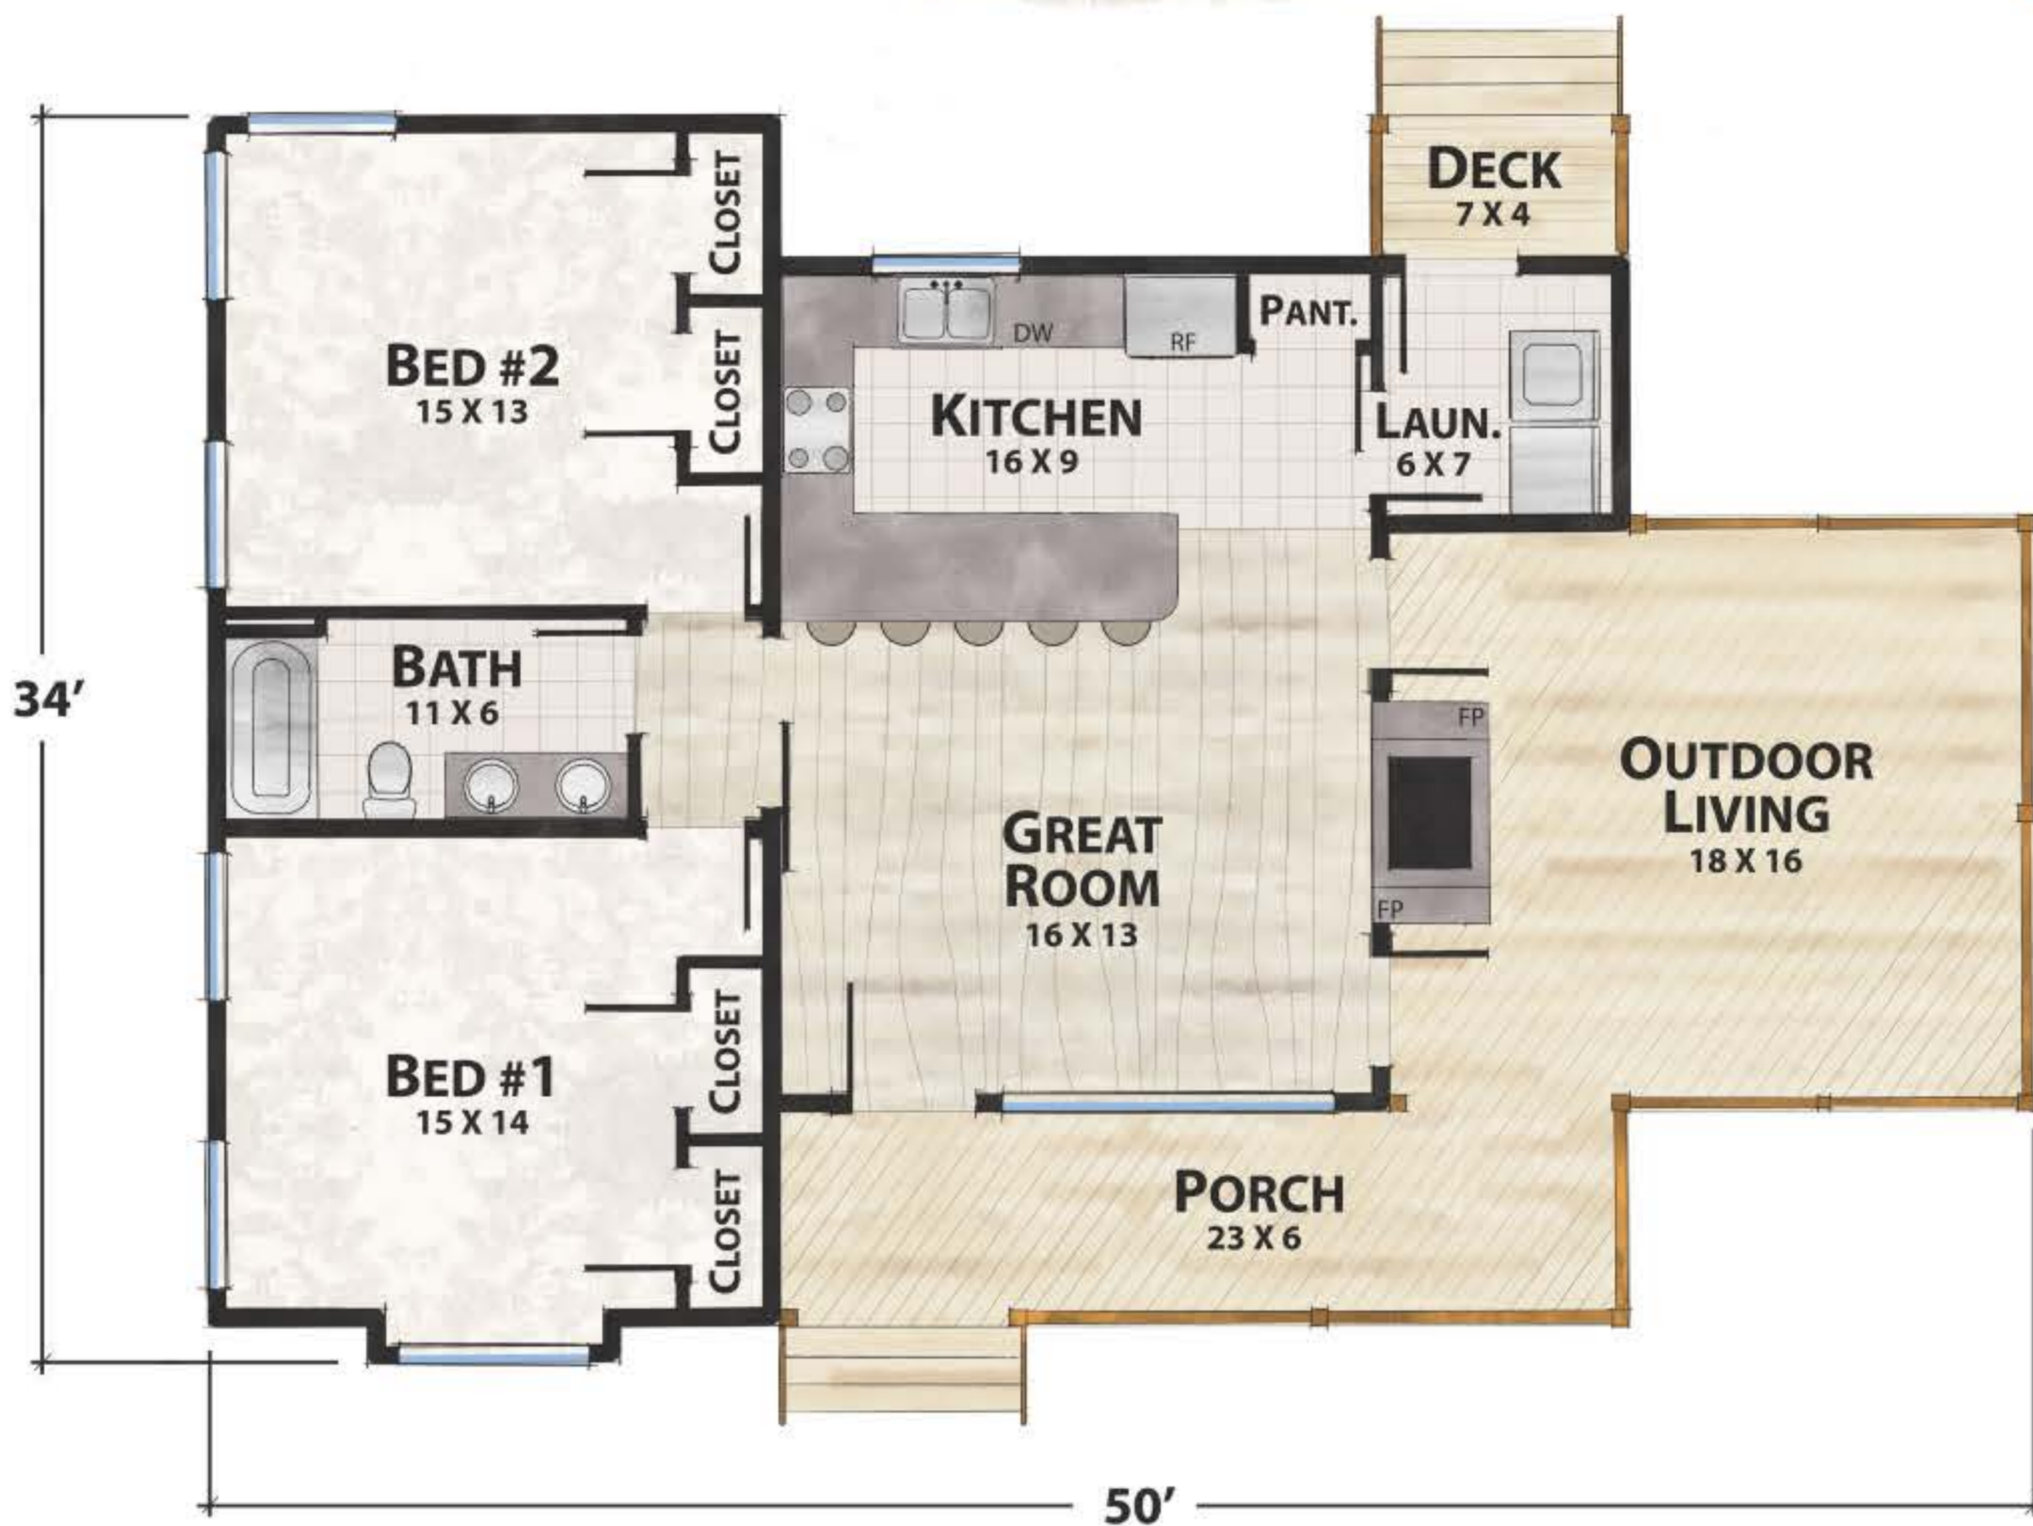

The Chickadee Retreat

natural element homes

The 'Smalls' Collection

1-800-970-2224

FRONT