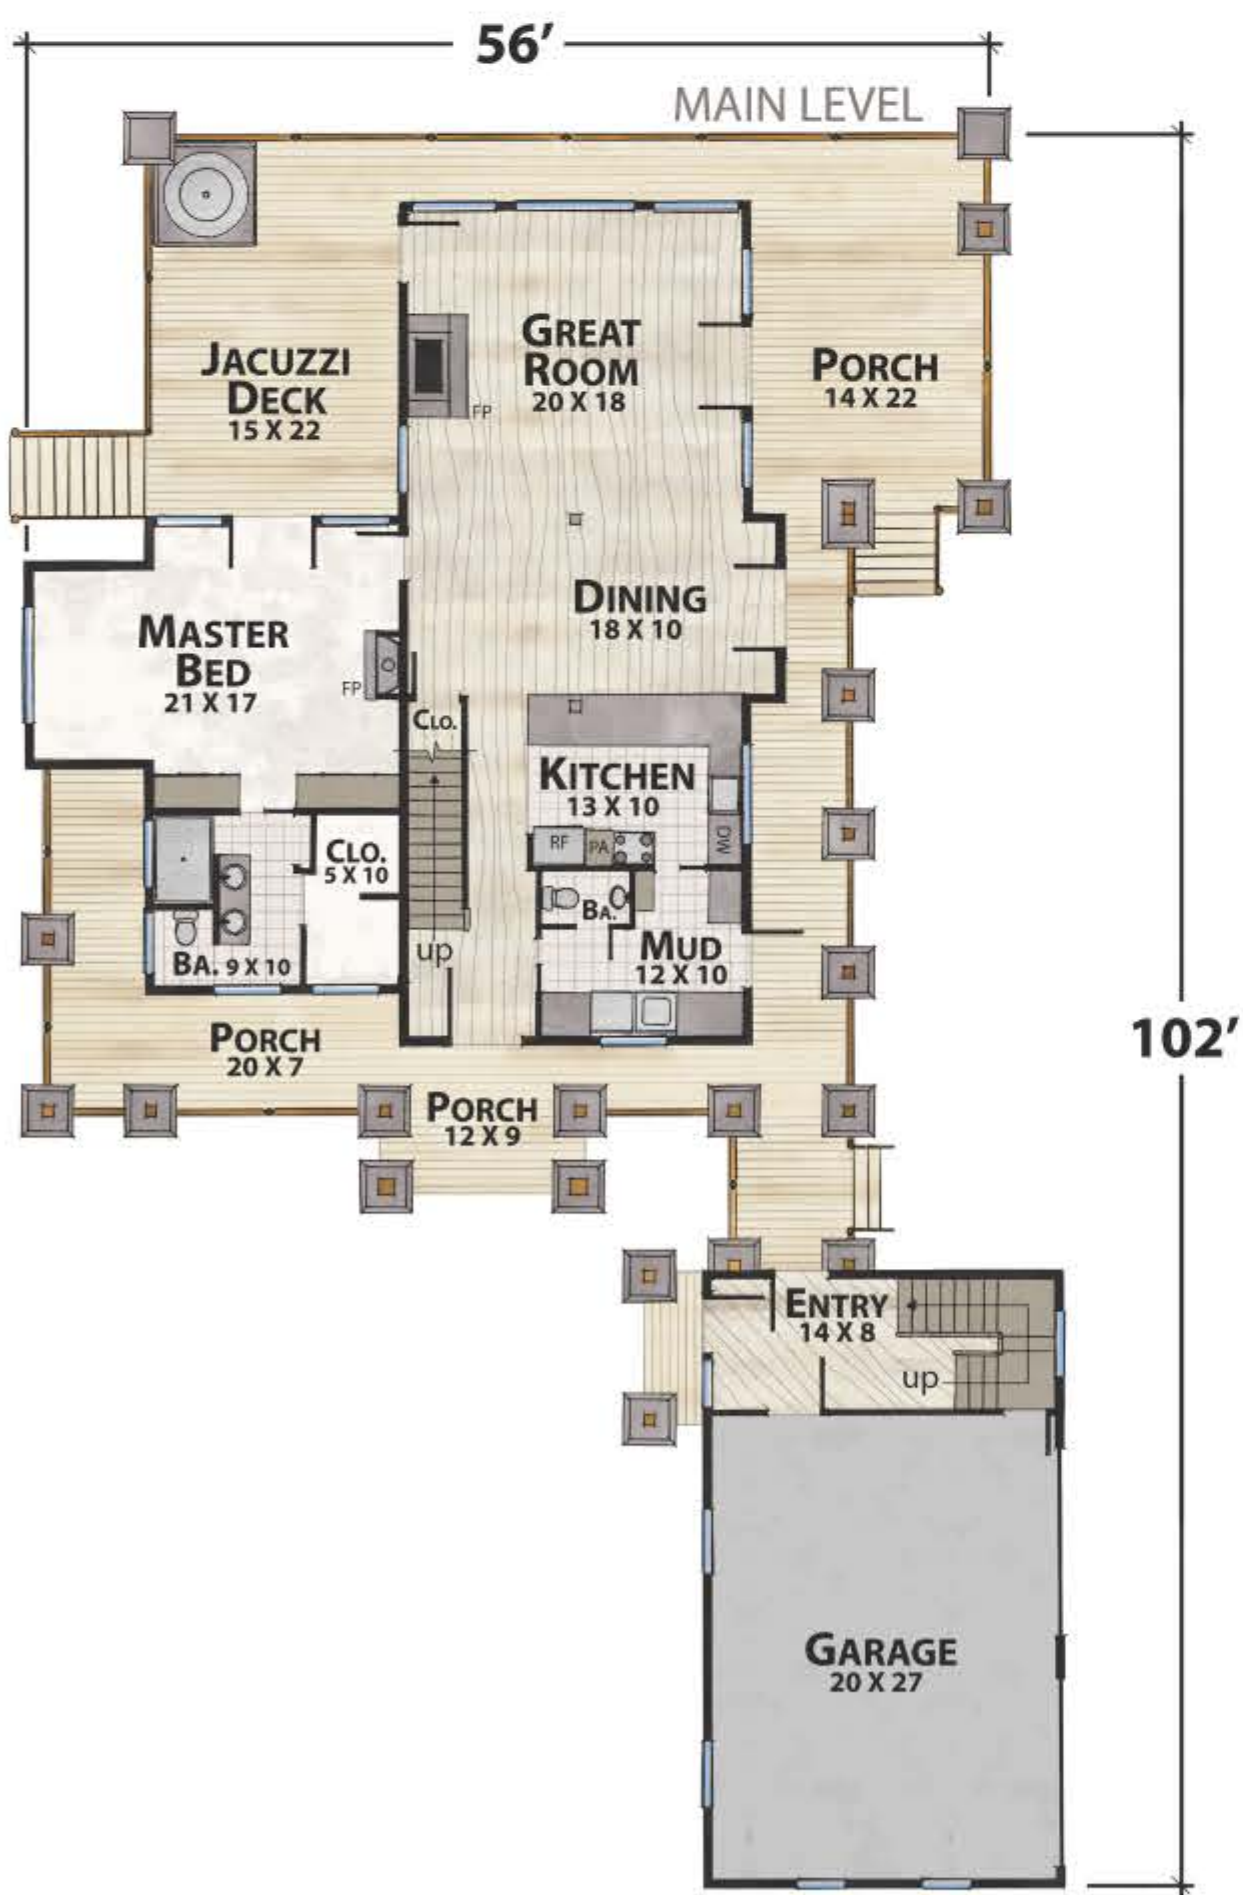

The Buffalo Lodge

natural element homes

The Modern Mountain Collection

1-800-970-2224

Square Footage:

Heated:	
1703	First Floor
1070	Upper Floor
756	Apartment

Total: 3529

Unheated:	
1390	Porches/Decks
567	Garage

Plan Info:

Bedrooms	4
Baths	3
Half Baths	1

Plan customization is included with your home plan purchase. Why not make it PERFECT?

natural element homes

Copyrighted Home Plan: this home plan and images are protected by United States and international copyright Law and may not be duplicated, reproduced, modified, and/or distributed, in whole or in part, without the express written consent of Natural Element Homes.