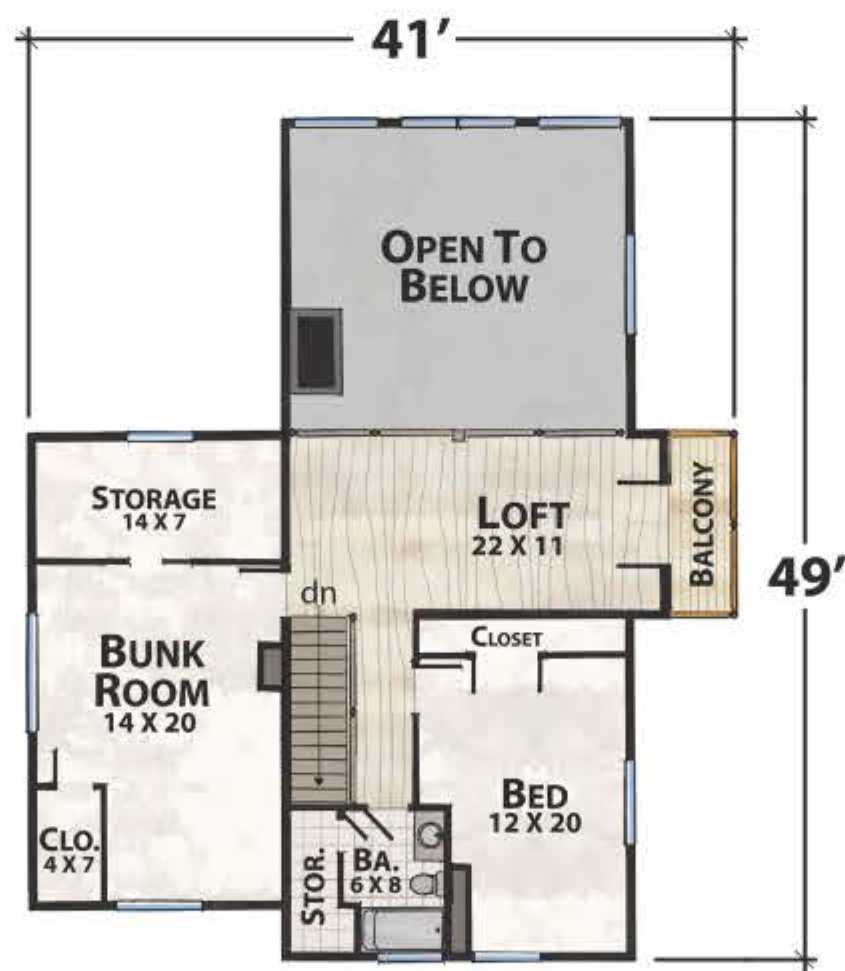

The Buffalo Lodge

natural element homes

The Modern Mountain Collection

1-800-970-2224

Square Footage:

Heated:	
1703	First Floor
1070	Upper Floor
756	Apartment

Total: 3529

Unheated:	
1390	Porches/Decks
567	Garage

Plan Info:

Bedrooms	4
Baths	3
Half Baths	1

Plan customization is included with your home plan purchase. Why not make it PERFECT?

natural element homes

Copyrighted Home Plan: this home plan and images are protected by United States and international copyright Law and may not be duplicated, reproduced, modified, and/or distributed, in whole or in part, without the express written consent of Natural Element Homes.