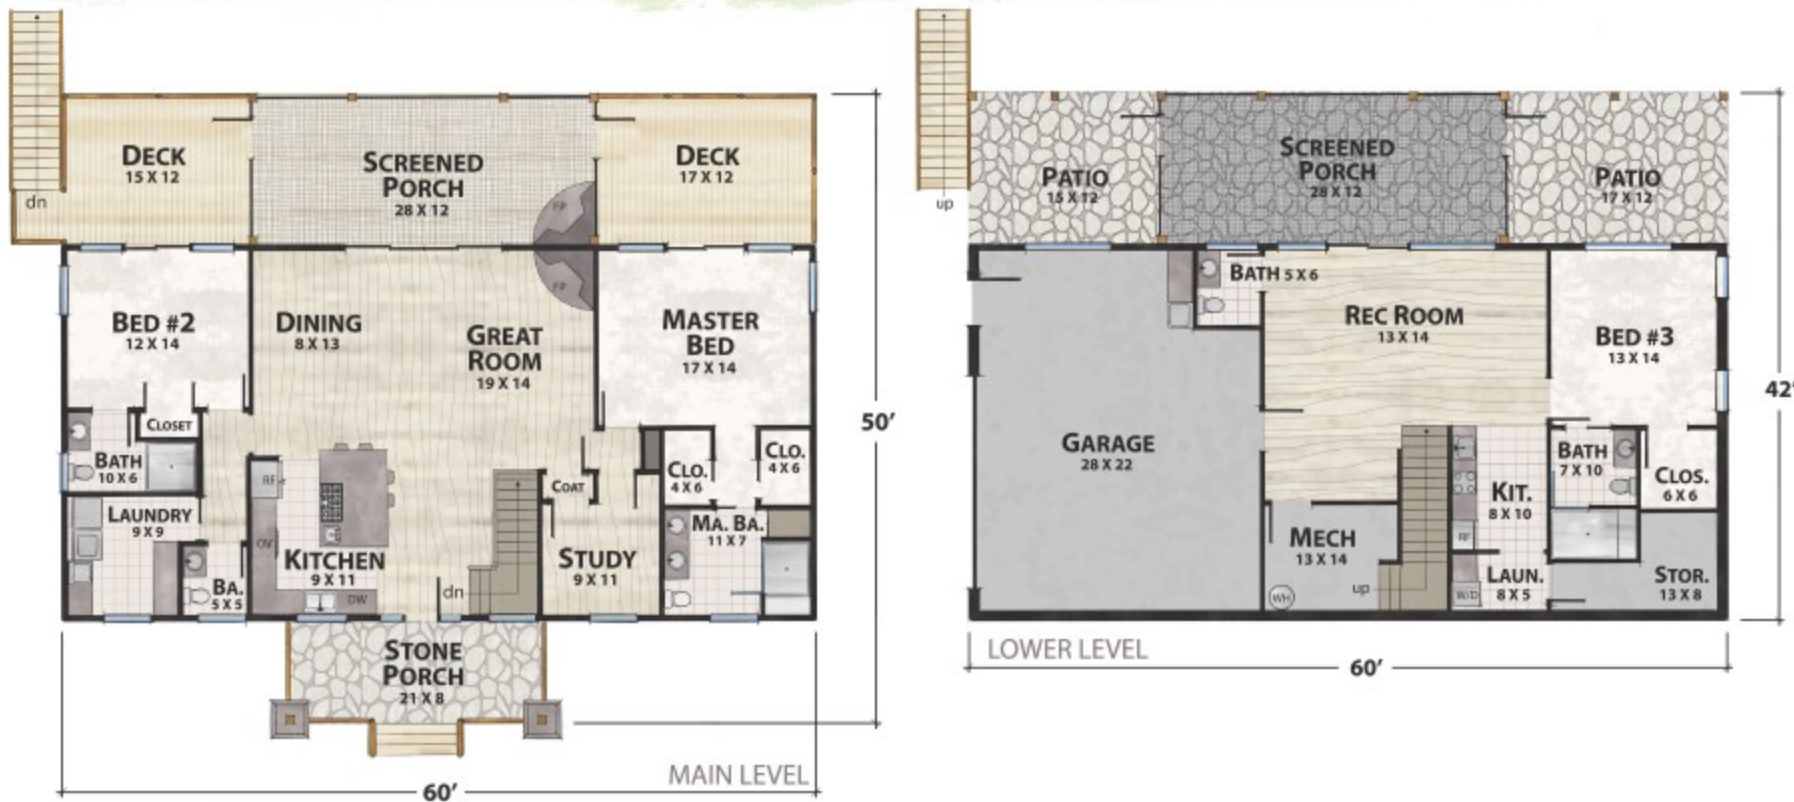

The Blue Rock Lodge

natural element homes

The Modern Mountain Collection

1-800-970-2224

Plan Info:

- Bedrooms 3
- Baths 3
- Half Baths 2

Square Footage:

- Heated:
- 1795 First Floor
- 859 Lower Floor

Total: 2654

- Unheated:
- 908 Porches/Decks
- 732 Garage
- 204 Mech/Storage

FRONT

RIGHT

REAR

LEFT

Plan customization is included with your home plan purchase. Why not make it PERFECT?

natural element homes