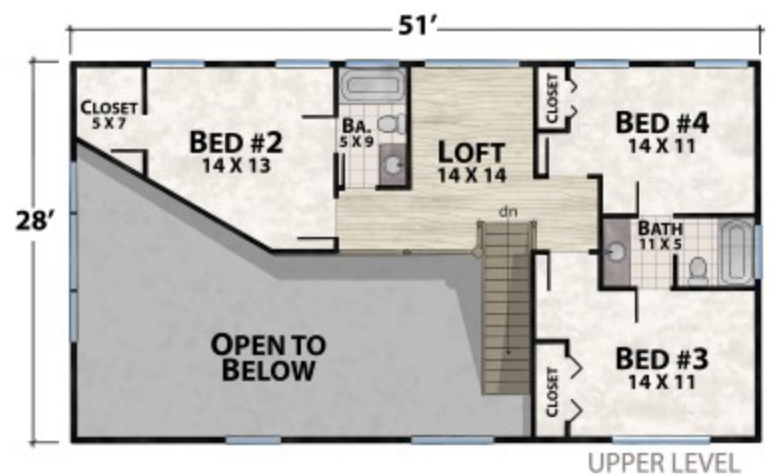

# The Big Rock Lodge

natural element homes

1-800-970-2224

**Plan Info:**

Bedrooms 4  
 Baths 3  
 Half Baths 1

**Square Footage:**

Main Level SF: 1,419  
 Upper Level SF: 859  
 Porch & Deck SF: 883  
 Heated SF: 2,278  
 Total SF: 1,430