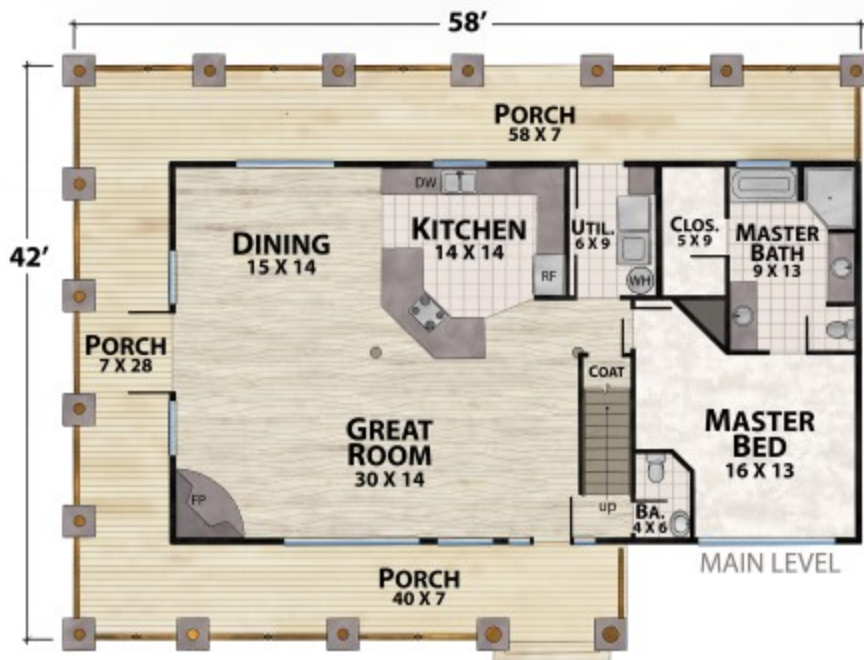

# The Big Rock Lodge

natural element homes

1-800-970-2224

**Plan Info:**

Bedrooms 4  
 Baths 3  
 Half Baths 1

**Square Footage:**

Main Level SF: 1,419  
 Upper Level SF: 859  
 Porch & Deck SF: 883  
 Heated SF: 2,278  
 Total SF: 1,430