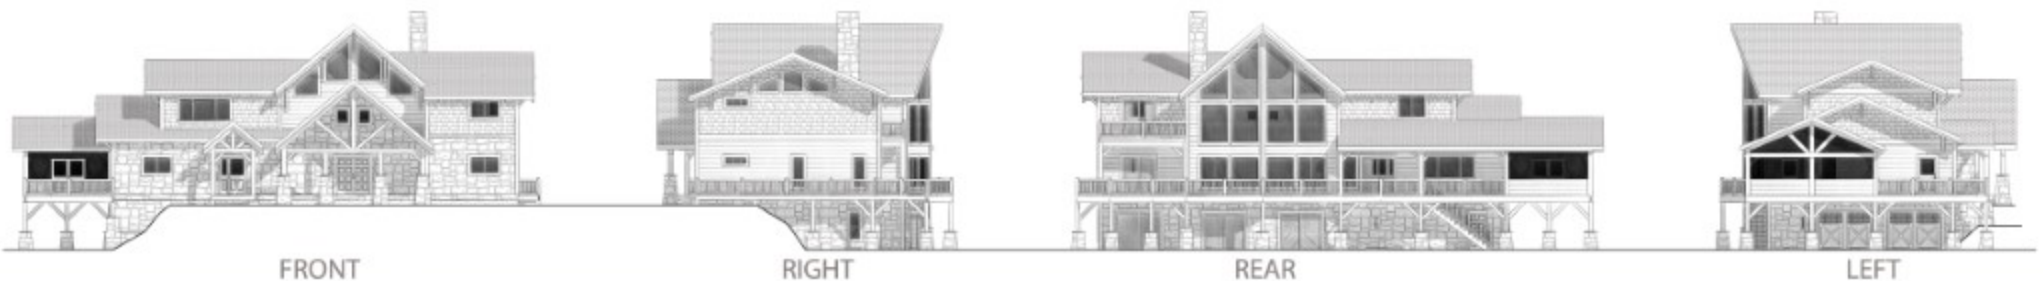

The Big Dan Lodge

natural element homes

The Drawing Board Collection

1-800-970-2224

Plan Info:

Bedrooms 4
 Baths 3
 Half Baths 1

Square Footage:

Heated:
 2281 First Floor
 1296 Upper Floor

Total: 3575

Unheated:
 1903 Porches/Decks
 0 Garage

Plan customization is included with your home plan purchase. Why not make it PERFECT?

natural element homes

Copyrighted Home Plan: this home plan and images are protected by United States and international copyright Law and may not be duplicated, reproduced, modified, and/or distributed, in whole or in part, without the express written consent of Natural Element Homes.