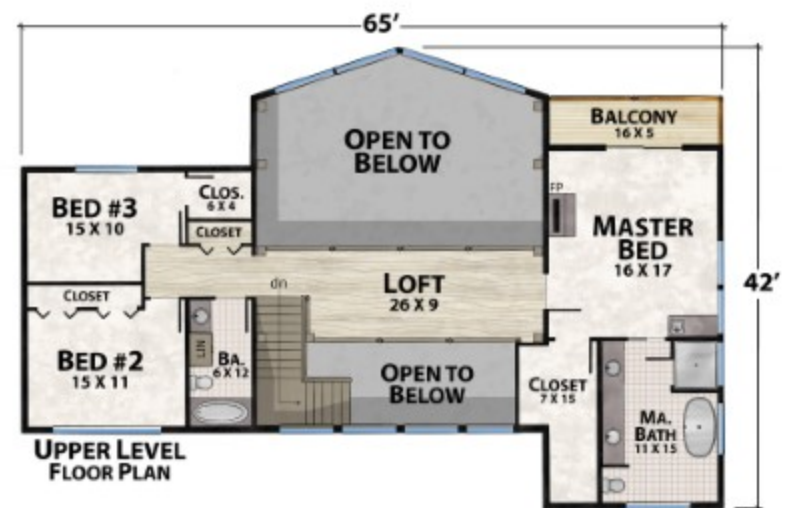

The Big Dan Lodge

natural element homes

The Drawing Board Collection

1-800-970-2224

Plan Info:

Bedrooms 4
 Baths 3
 Half Baths 1

Square Footage:

Heated:
 2281 First Floor
 1296 Upper Floor

Total: 3575

Unheated:
 1903 Porches/Decks
 0 Garage

Plan customization is included with your home plan purchase. Why not make it PERFECT?

natural element homes

Copyrighted Home Plan: this home plan and images are protected by United States and international copyright Law and may not be duplicated, reproduced, modified, and/or distributed, in whole or in part, without the express written consent of Natural Element Homes.