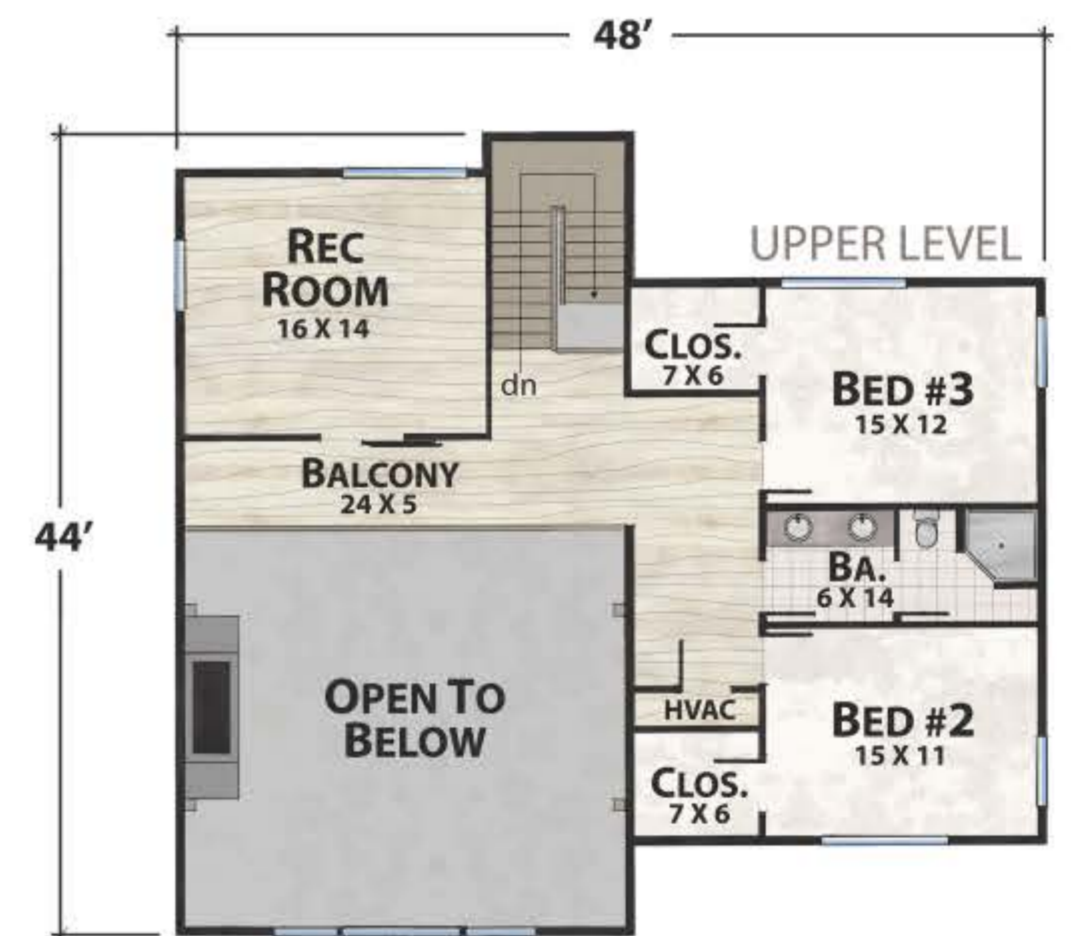

The Big Cypress Lodge

natural element homes

The Modern Mountain Collection

1-800-970-2224

Plan Info:

Bedrooms **3**
 Baths **4**
 Half Baths **1**

Square Footage:

Heated:	Unheated:
2793 First Floor	754 Porches/Decks
1215 Upper Floor	576 Garage
1192 Lower Floor	613 Mech, Storage, Tool, & Safe Room

Total: **5200**

FRONT

RIGHT

REAR

LEFT

Plan customization is included with your home plan purchase. Why not make it PERFECT?

natural element homes

Copyrighted Home Plan: this home plan and images are protected by United States and international copyright Law and may not be duplicated, reproduced, modified, and/or distributed, in whole or in part, without the express written consent of Natural Element Homes.