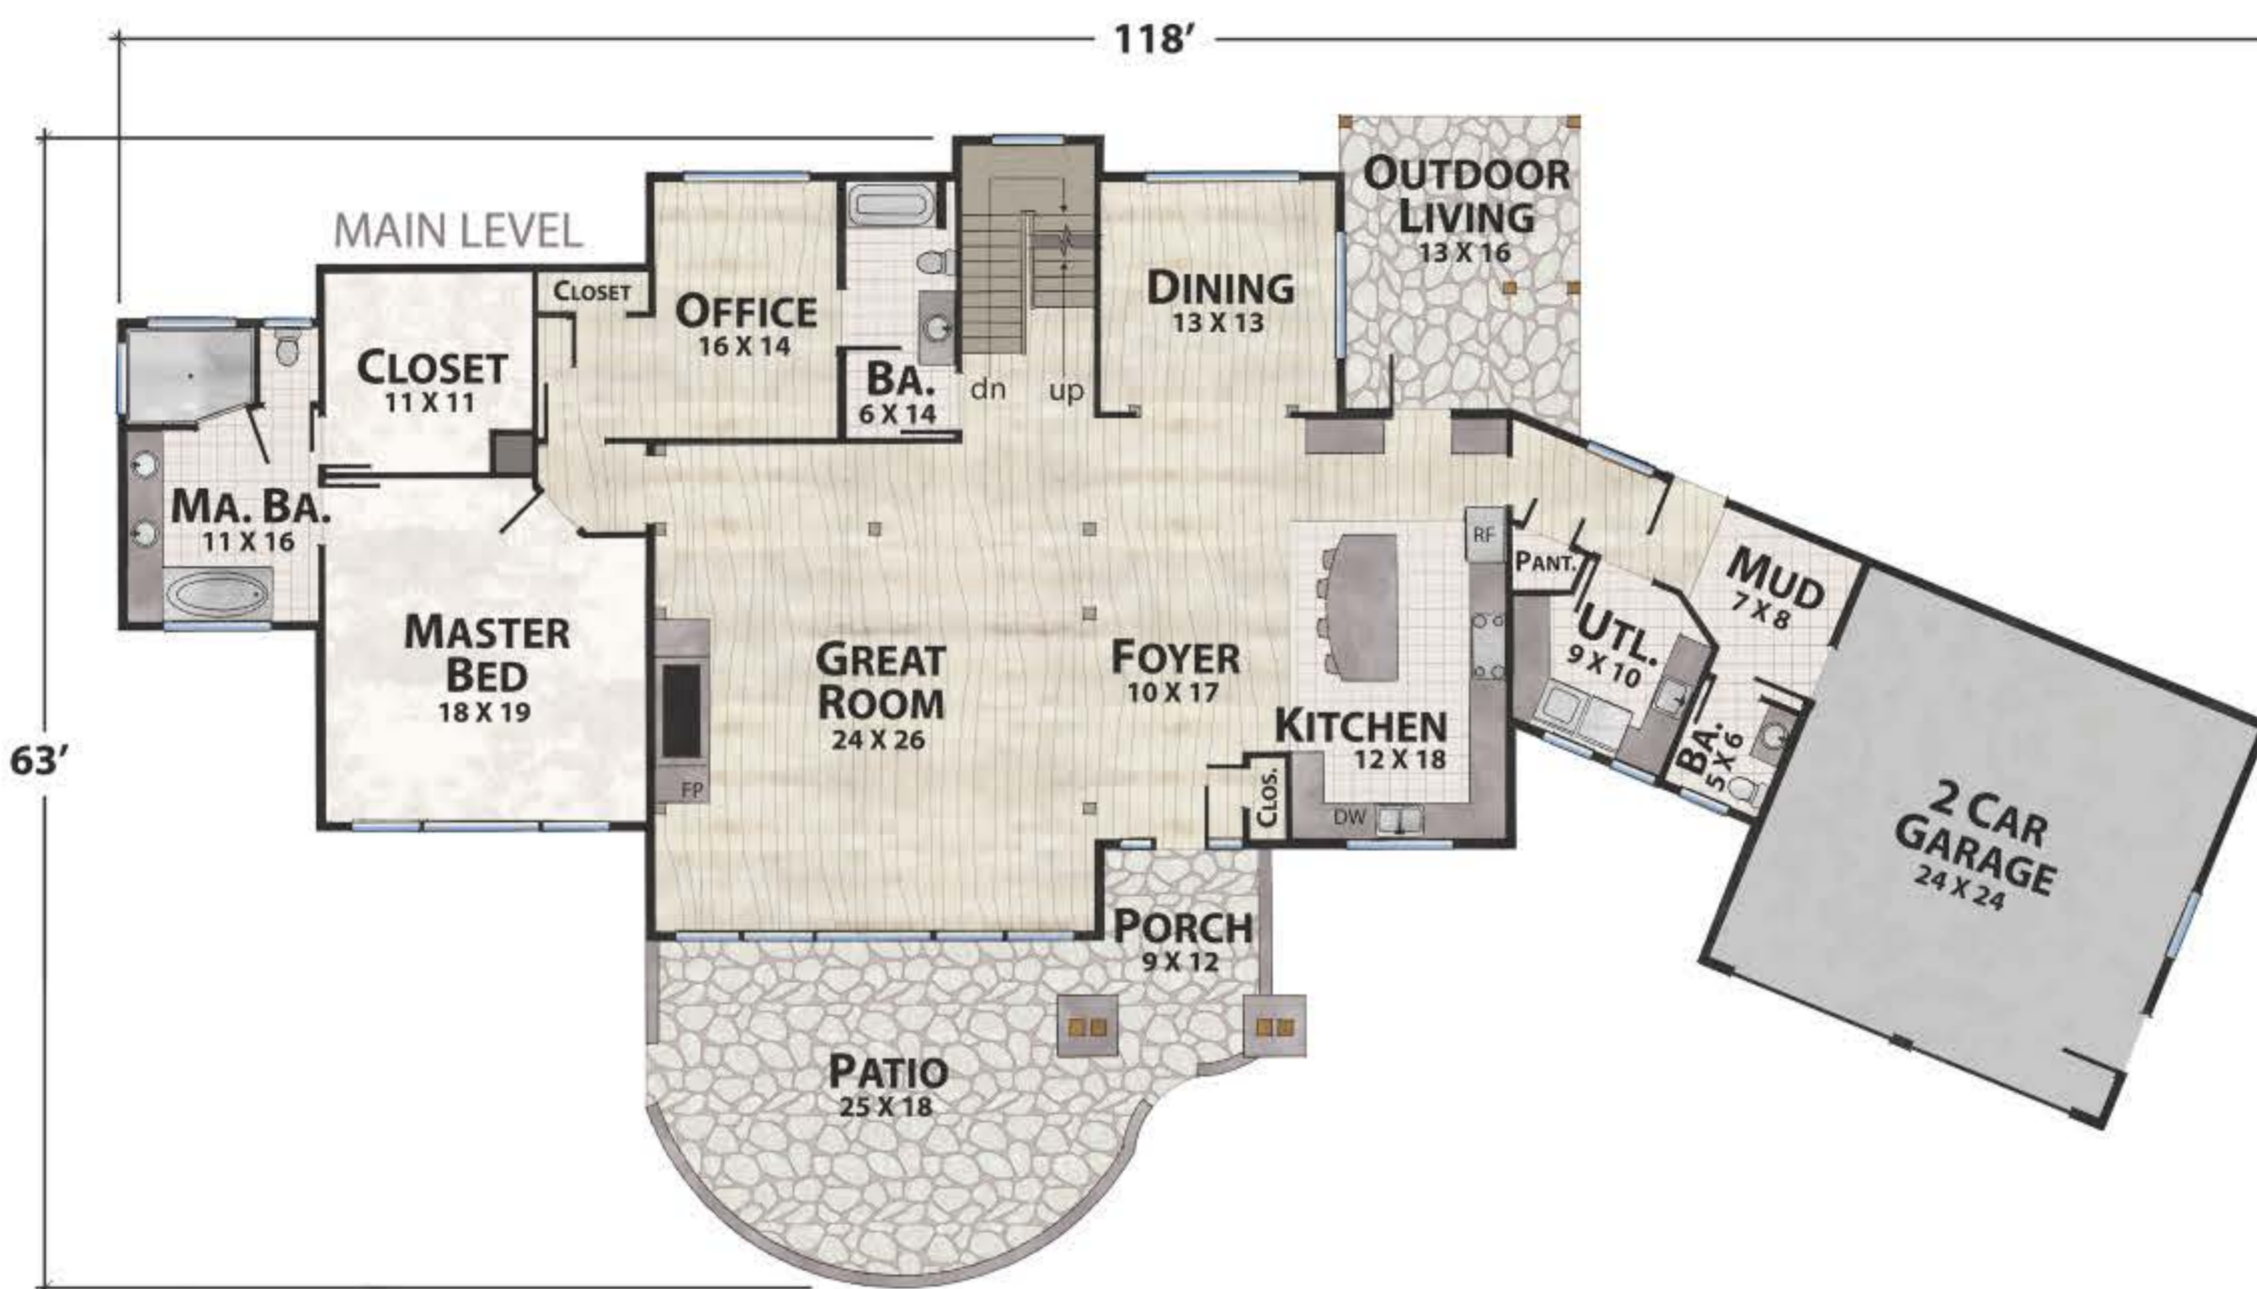

The Big Cypress Lodge

natural element homes

The Modern Mountain Collection

1-800-970-2224

Plan Info:

Bedrooms **3**
 Baths **4**
 Half Baths **1**

Square Footage:

Heated:	Unheated:
2793 First Floor	754 Porches/Decks
1215 Upper Floor	576 Garage
1192 Lower Floor	613 Mech, Storage, Tool, & Safe Room

Total: **5200**

FRONT

RIGHT

REAR

LEFT

Plan customization is included with your home plan purchase. Why not make it PERFECT?

natural element homes

Copyrighted Home Plan: this home plan and images are protected by United States and international copyright Law and may not be duplicated, reproduced, modified, and/or distributed, in whole or in part, without the express written consent of Natural Element Homes.