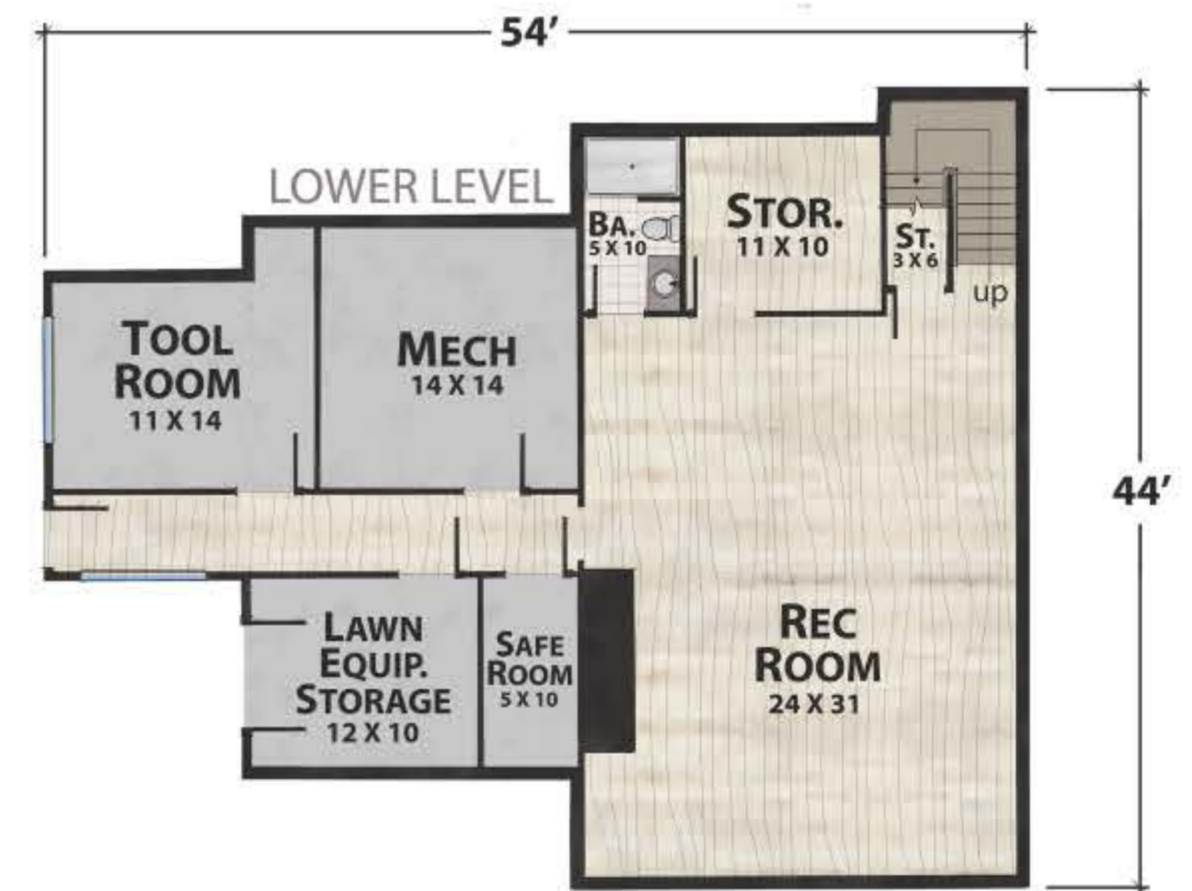

The Big Cypress Lodge

natural element homes

The Modern Mountain Collection

1-800-970-2224

Plan Info:

Bedrooms **3**
 Baths **4**
 Half Baths **1**

Square Footage:

Heated:	Unheated:
2793 First Floor	754 Porches/Decks
1215 Upper Floor	576 Garage
1192 Lower Floor	613 Mech, Storage, Tool, & Safe Room

Total: **5200**

FRONT

RIGHT

REAR

LEFT

Plan customization is included with your home plan purchase. Why not make it PERFECT?

natural element homes

Copyrighted Home Plan: this home plan and images are protected by United States and international copyright Law and may not be duplicated, reproduced, modified, and/or distributed, in whole or in part, without the express written consent of Natural Element Homes.