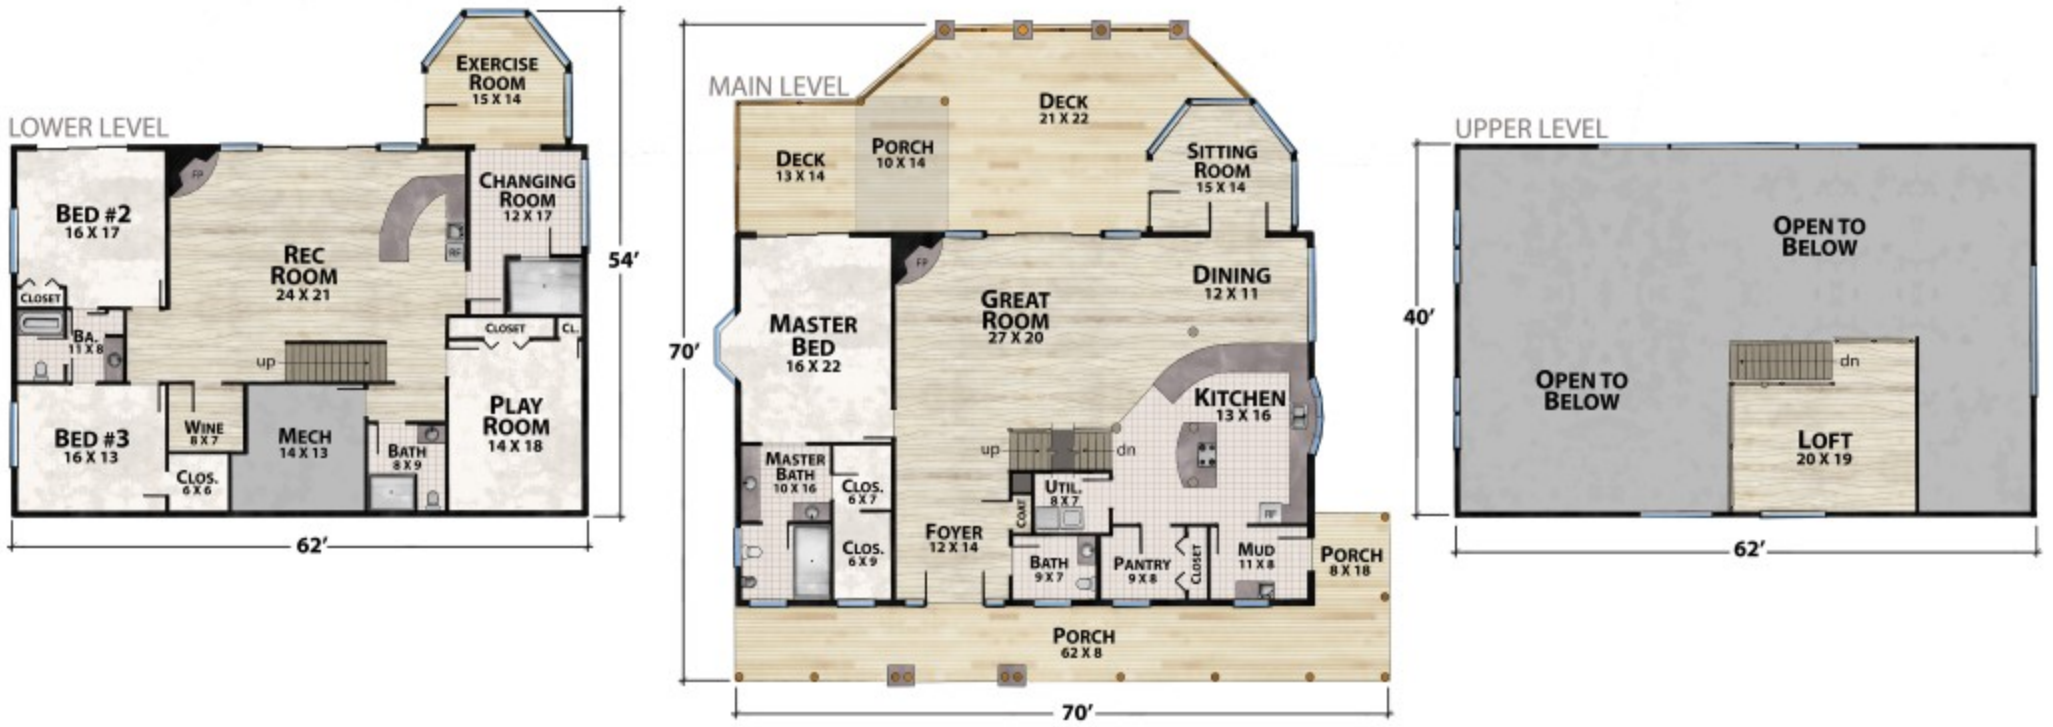

# The Bear Lake Lodge

*natural element homes*

1-800-970-2224

**Plan Info:**

Bedrooms 5  
 Baths 4  
 Half Baths 1

**Square Footage**

Main Level SF: 1,008  
 Upper Level SF: 501  
 Garage SF: 1,008  
  
 Heated SF: 1,509  
 Total SF: 2,517