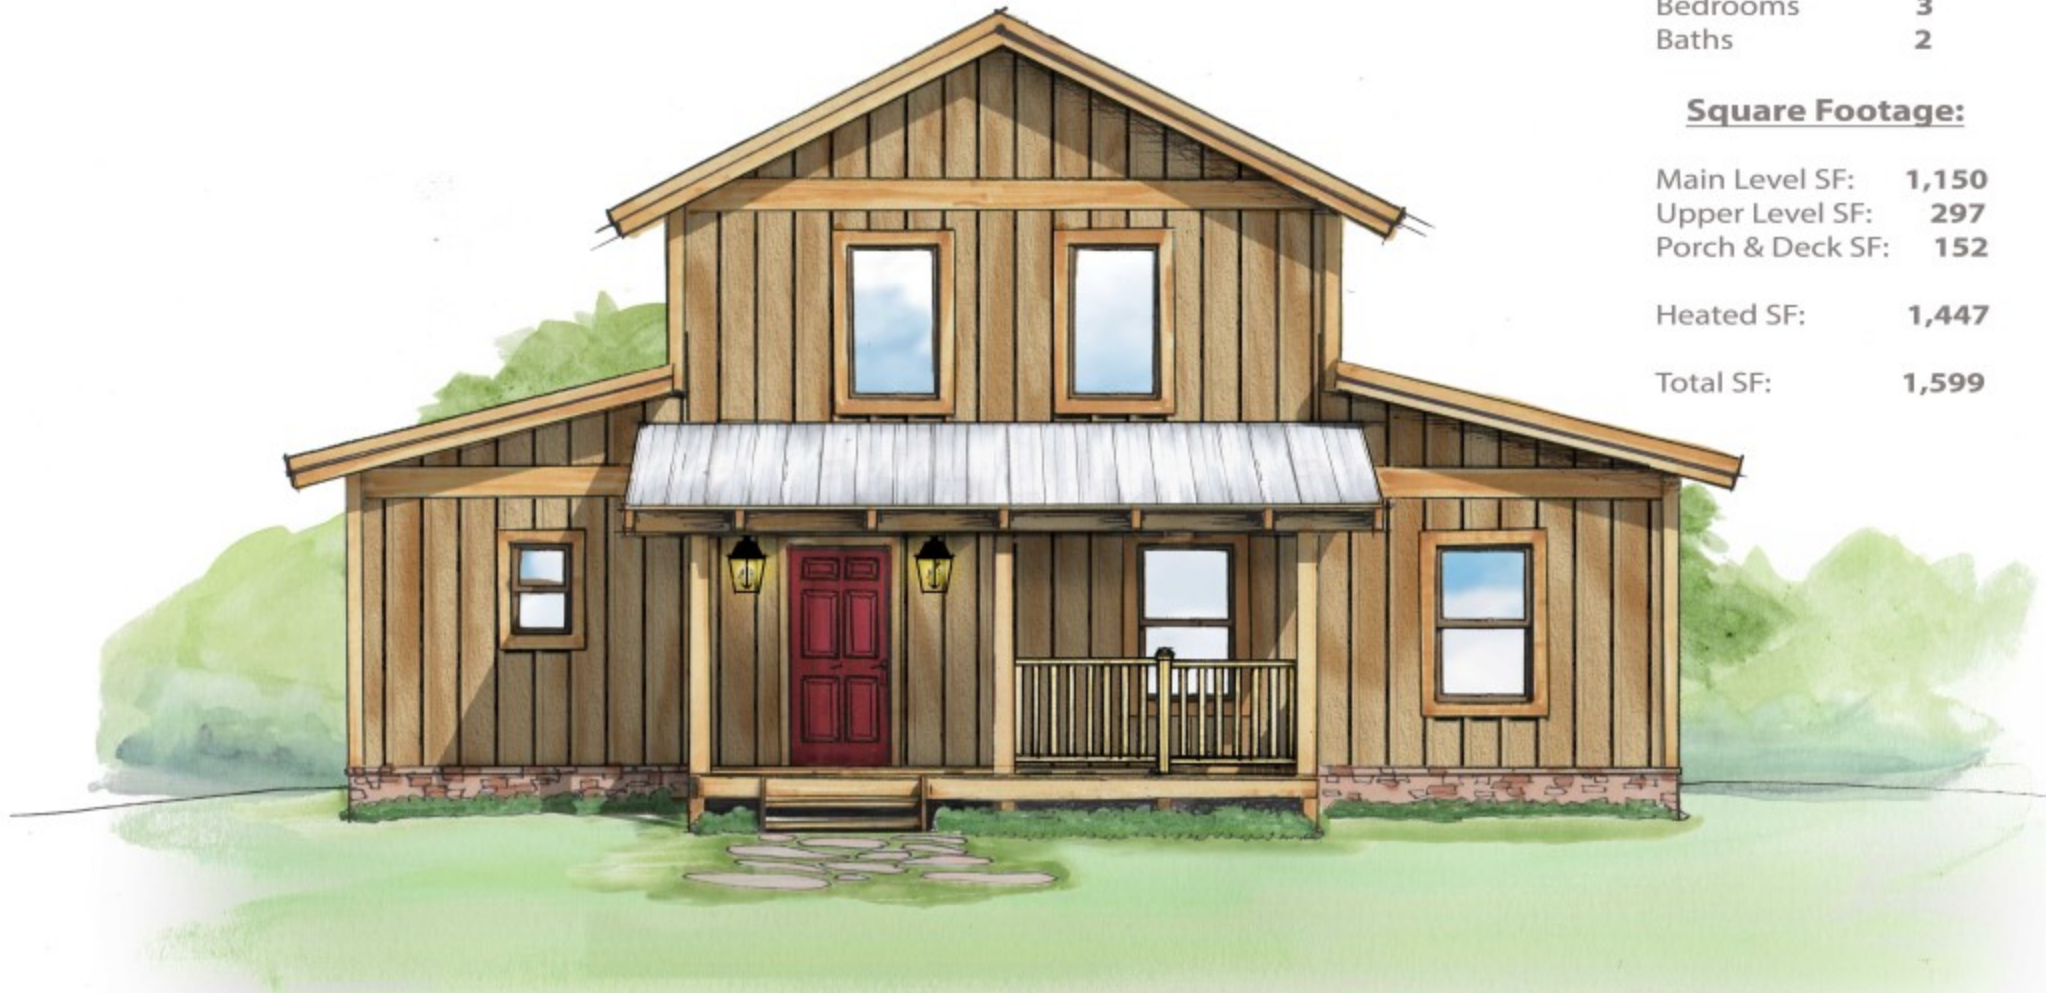

# The Armadillo Ranch

*natural element homes*

1-800-970-2224

**Plan Info:**

Bedrooms 3  
Baths 2

**Square Footage:**

Main Level SF: 1,150  
Upper Level SF: 297  
Porch & Deck SF: 152

Heated SF: 1,447

Total SF: 1,599

Plan customization is included with your home plan purchase. Why not make it PERFECT?

*natural element homes*

Copyrighted Home Plan: this home plan and images are protected by United States and international copyright Law and may not be duplicated, reproduced, modified, and/or distributed, in whole or in part, without the express written consent of Natural Element Homes.