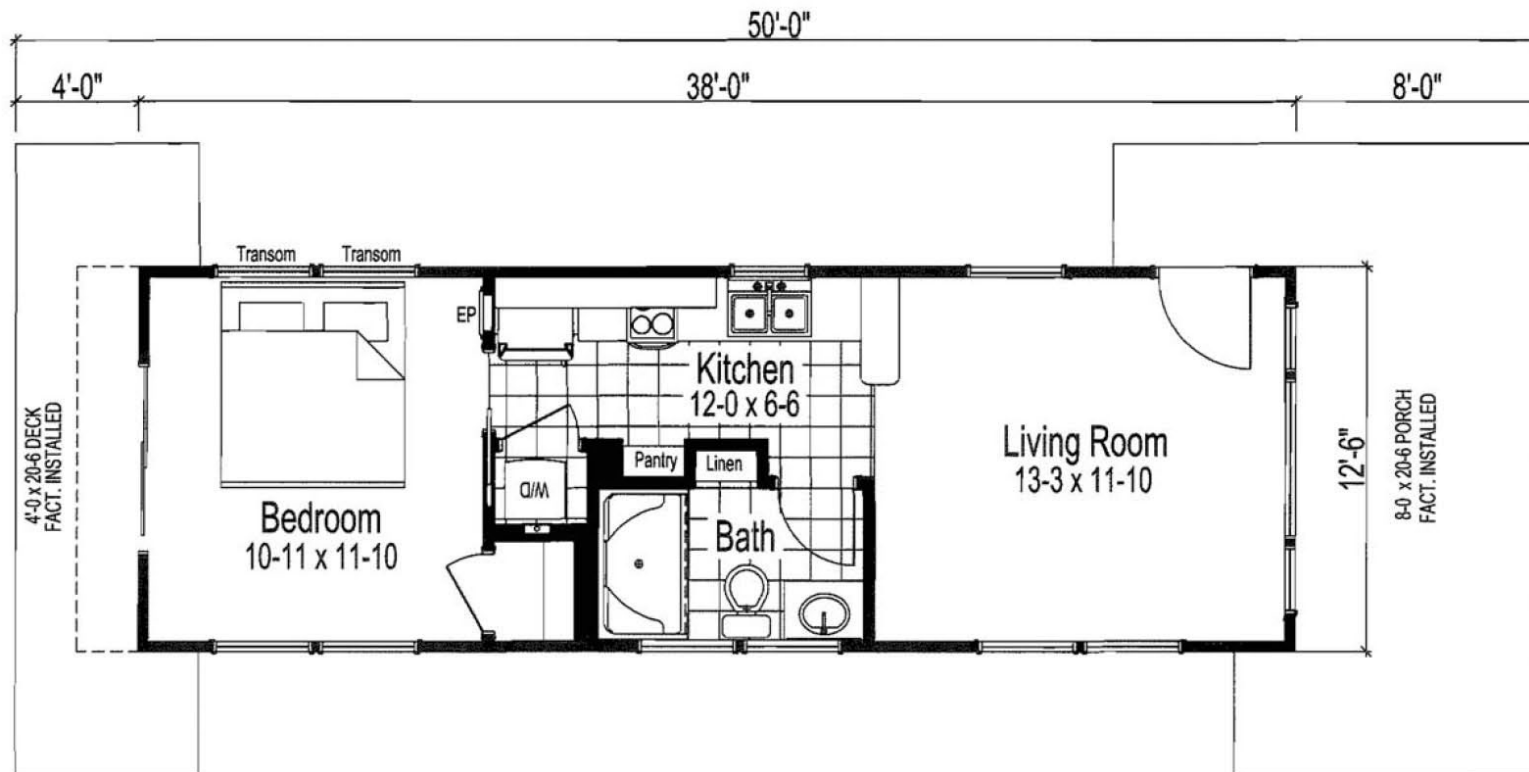

Copyright © 2010 Nationwide Custom Homes. All rights reserved.

THE SANDPIPER
Total Finished Area - 475 Sq. Ft.

Shown with optional exterior features.

1-866-618-6564

*natural
element homes*
.com

The Sandpiper