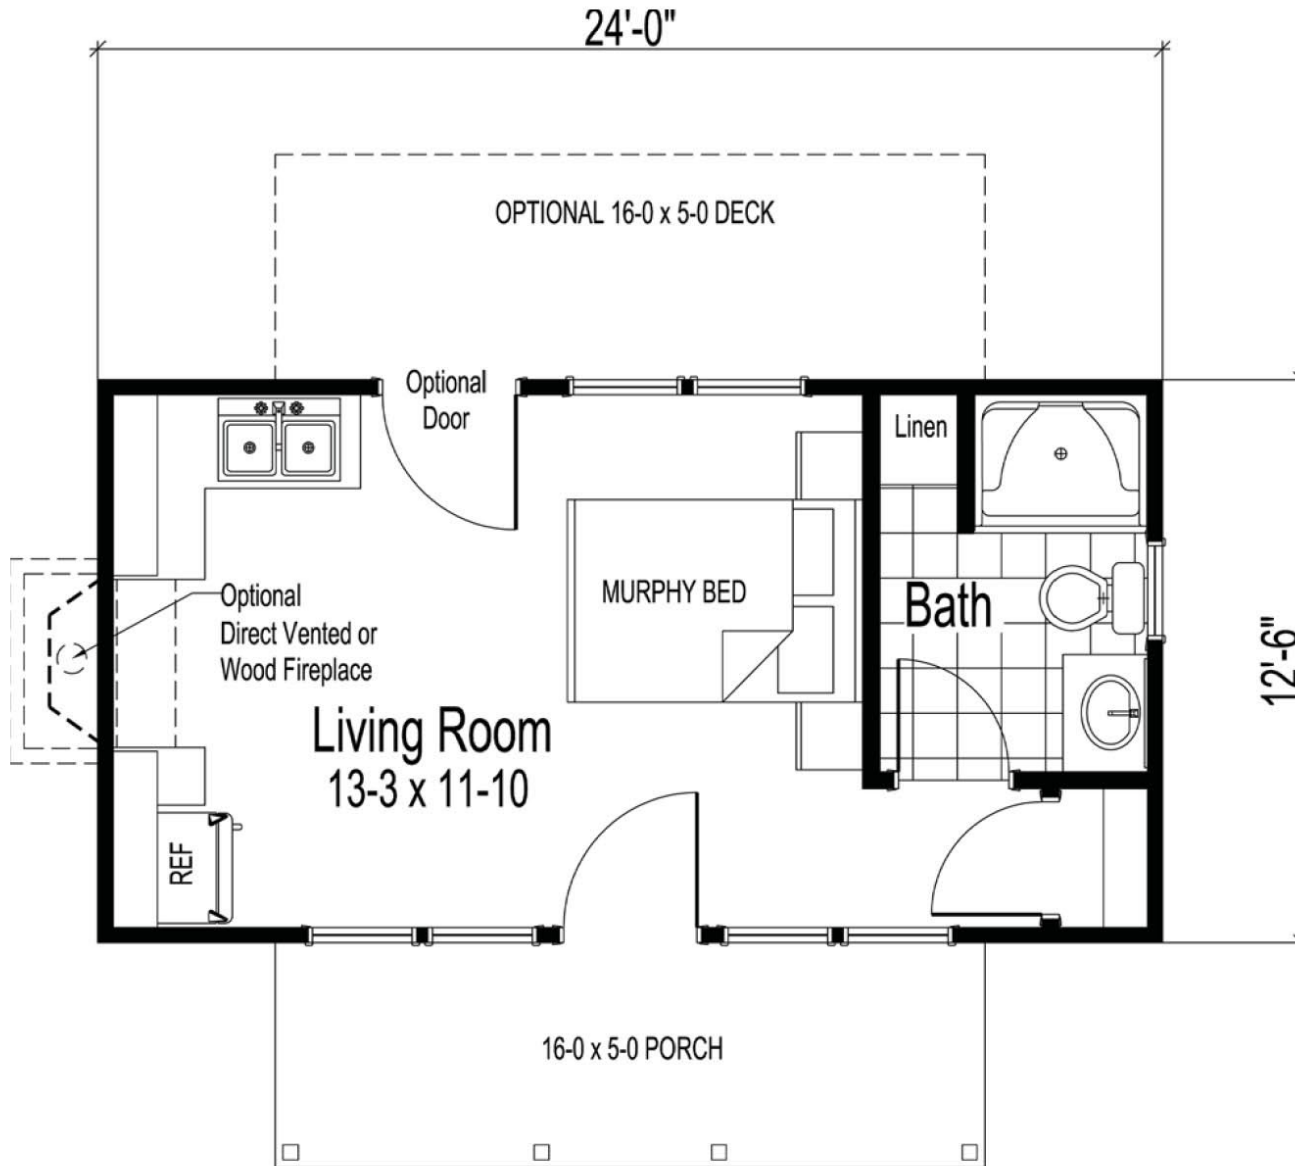

Copyright © 2010 Nationwide Custom Homes. All rights reserved.

THE DAISY
Total Finished Area - 300 Sq. Ft.

Shown with optional exterior features.

1-866-618-6564

*natural
element homes*
.com

The Daisy

Changes to the Eco Cottage Collection are not permitted except for published options.