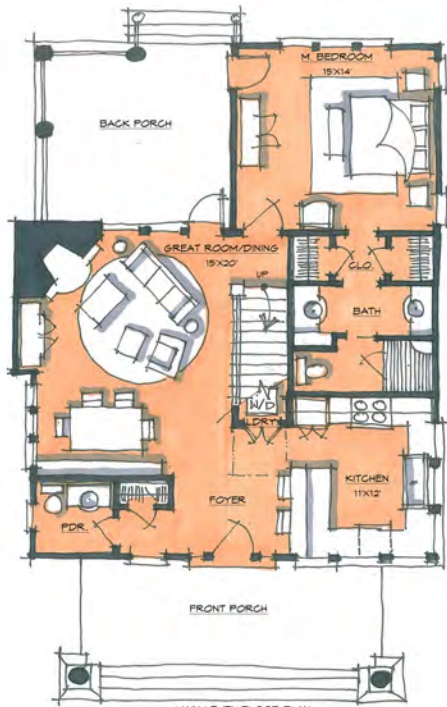

natural element homes

THE BEAR PAW

Main Level 1004 sq. ft.
Upper Level 597 sq. ft.

SFD
SHAWN FISHER DESIGN

114 County Road 577 Englewood, TN 37329 <> 1-866-618-6564 <> www.NaturalElementHomes.com