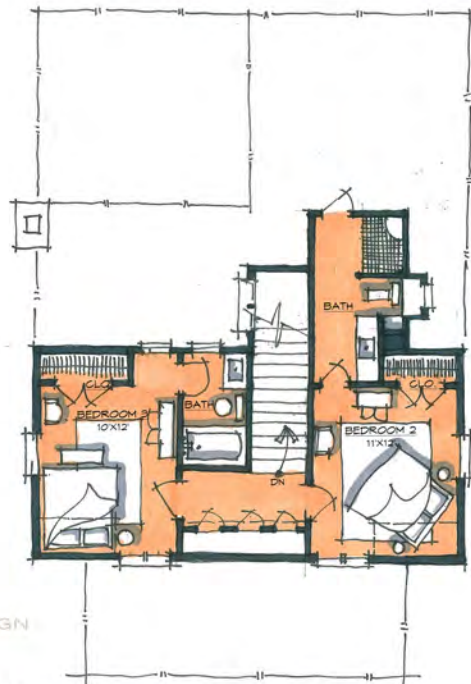

Main Level 1004 sq. ft.
Upper Level 597 sq. ft.

SFD
SHAWN FISHER DESIGN